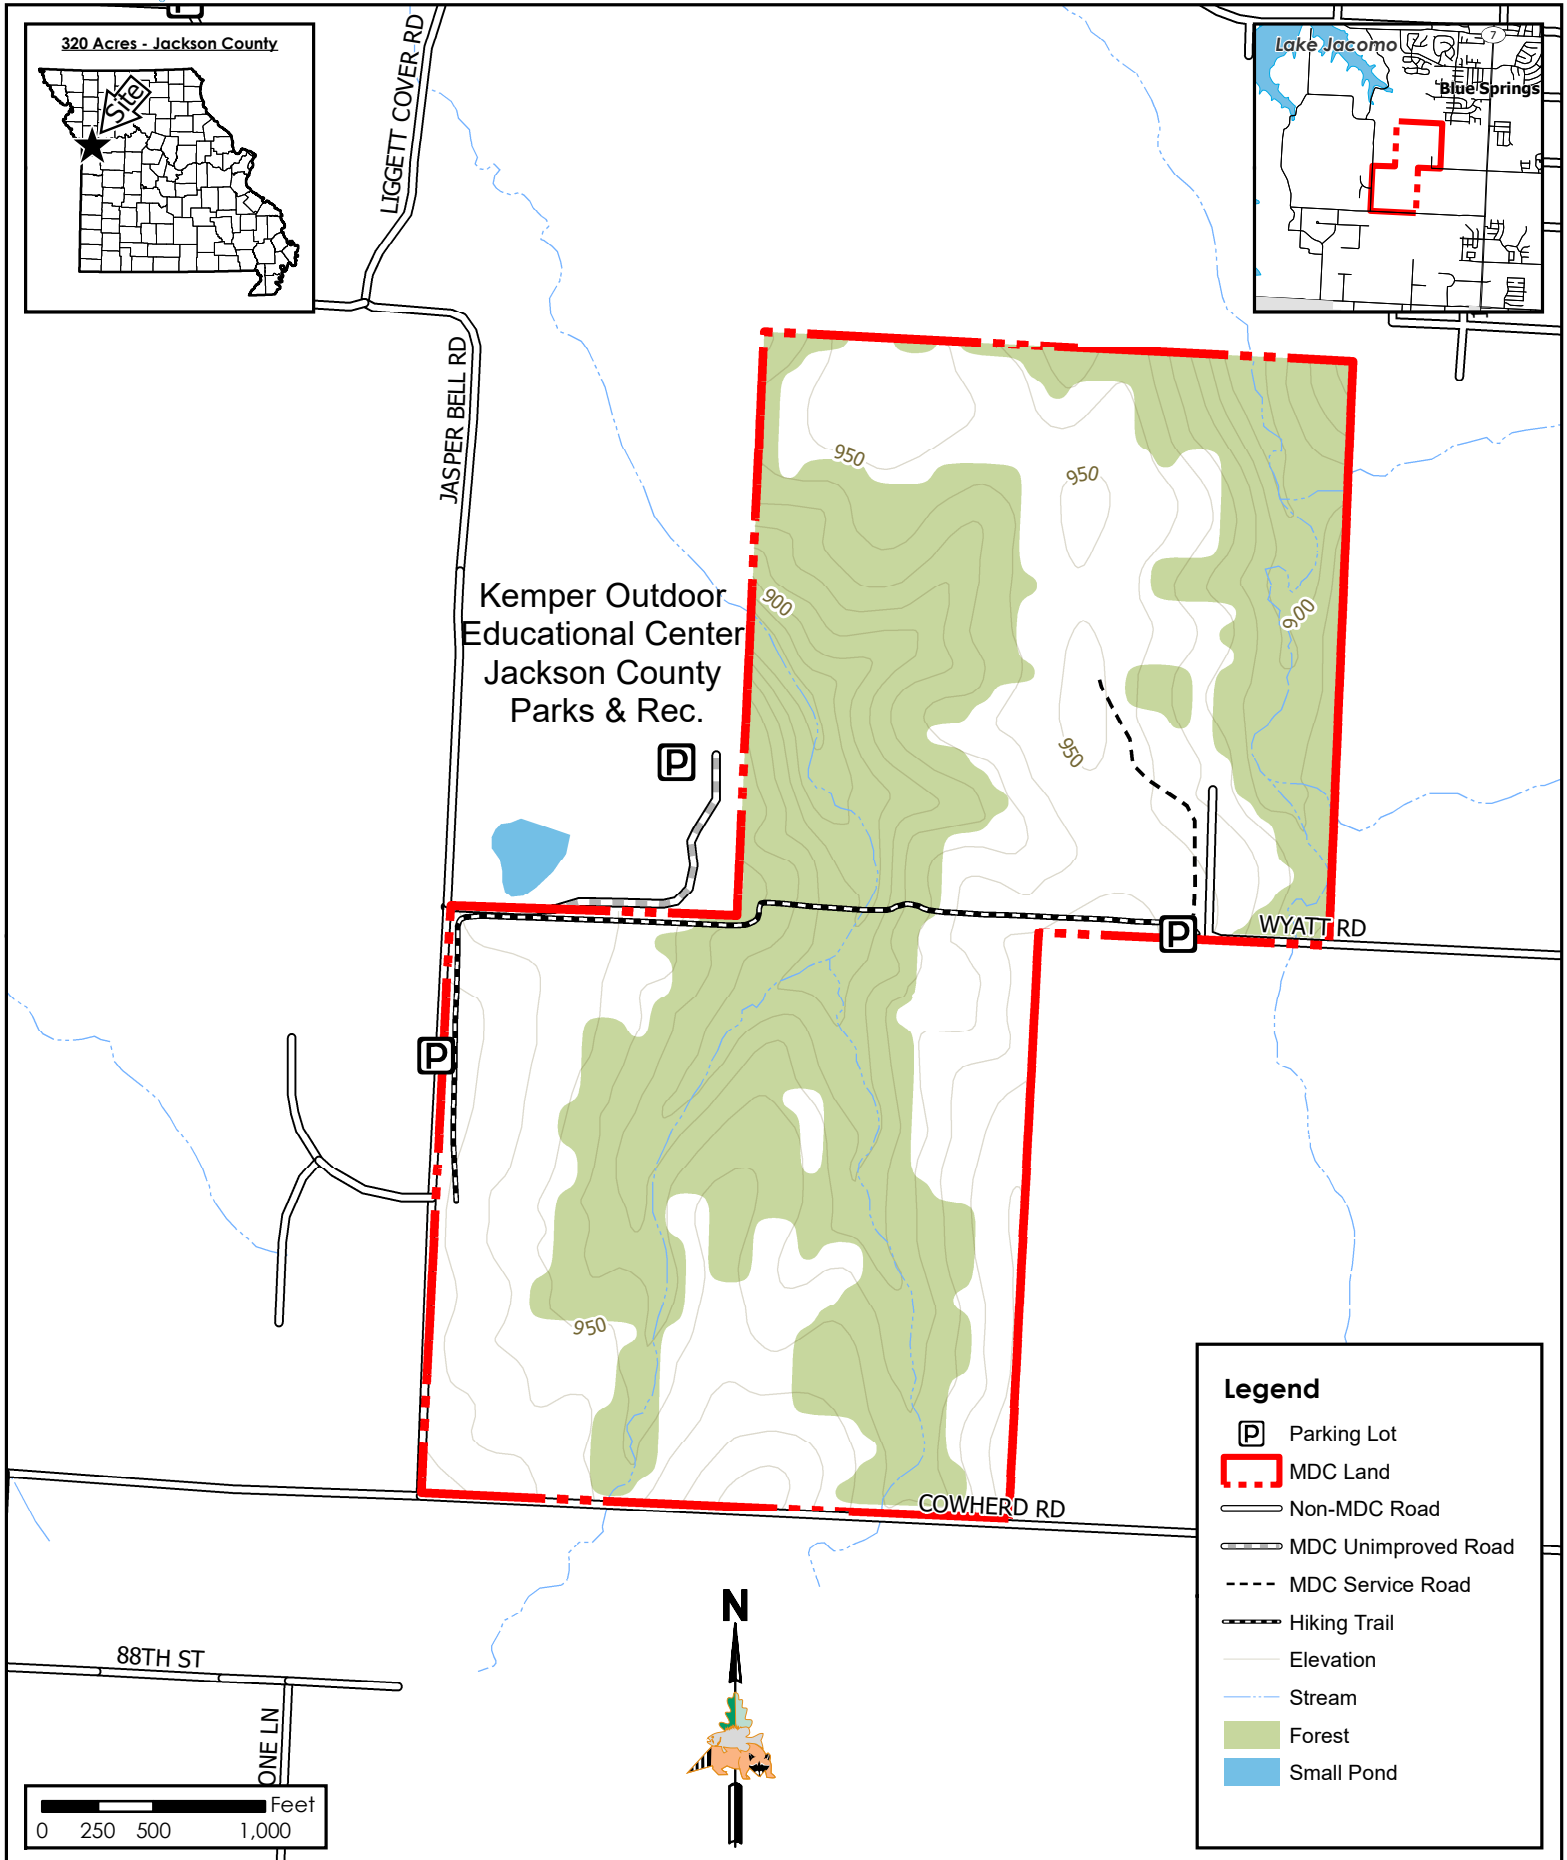

Bridger (Jim) Urban Conservation Area

Conservation Commission of the State of Missouri ©

Last Updated - 7/25/2022

Legend

- Parking Lot
- MDC Land
- Non-MDC Road
- MDC Unimproved Road
- MDC Service Road
- Hiking Trail
- Elevation
- Stream
- Forest
- Small Pond

MAP DISCLAIMER: Although all data in this map have been compiled by the Missouri Department of Conservation, no warranty, expressed or implied, is made by the department as to the accuracy of the data and related materials. The act of distribution shall not constitute any such warranty, and no responsibility is assumed by the department in the use of these data or related materials.