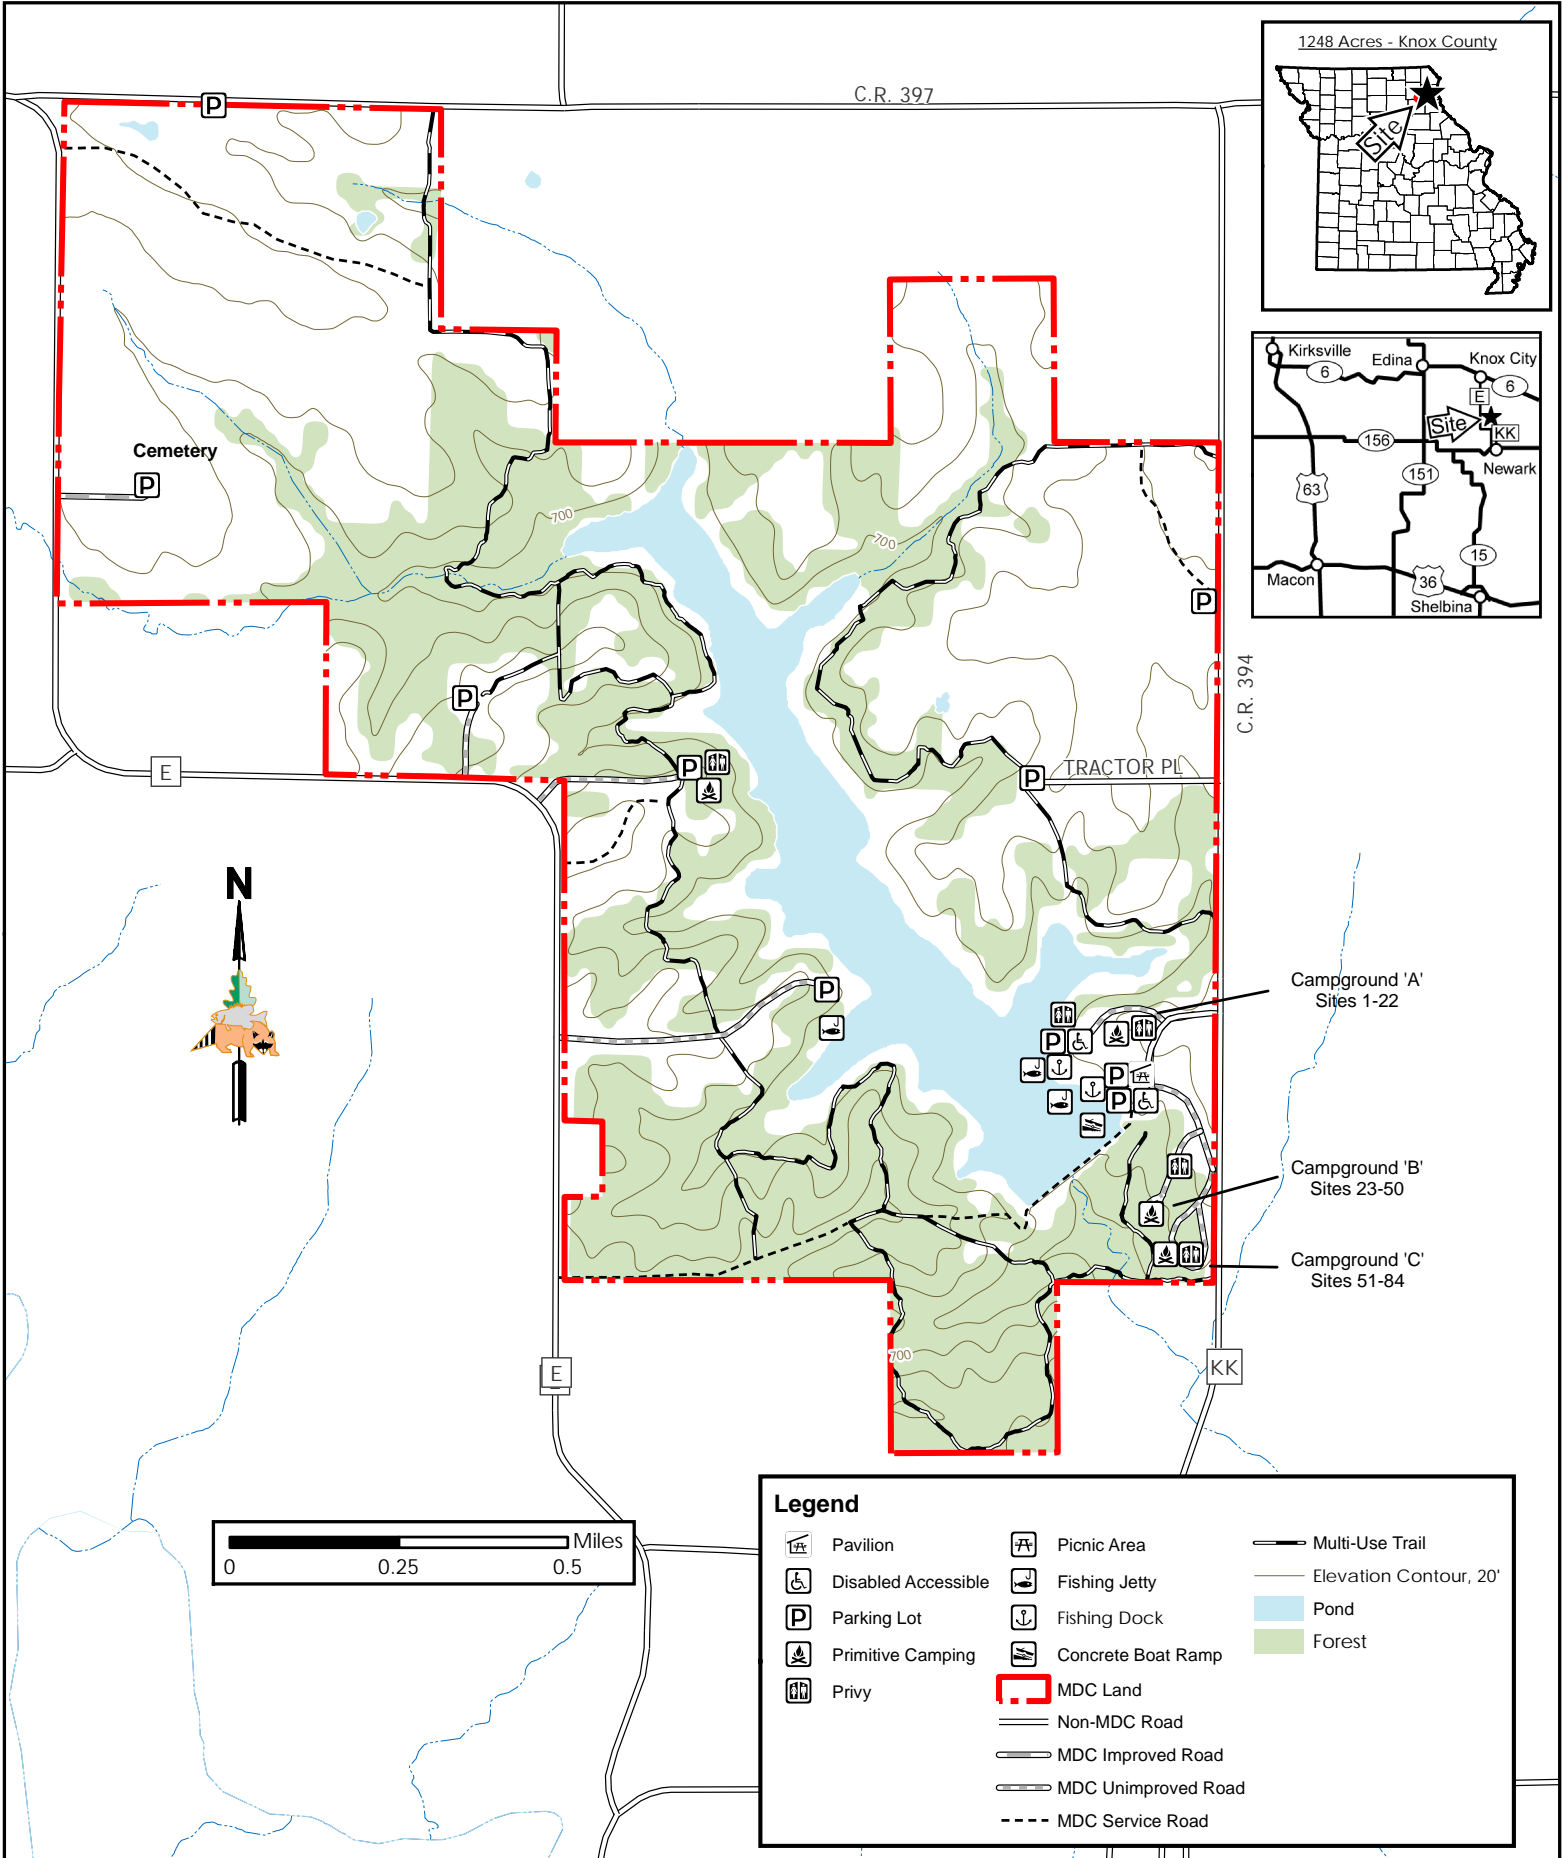

Sever (Henry) Lake Conservation Area

Conservation Commission of the State of Missouri ©

Last Updated - 11/8/2024

MAP DISCLAIMER: Although all data in this map have been compiled by the Missouri Department of Conservation, no warranty, expressed or implied, is made by the department as to the accuracy of the data and related materials. The act of distribution shall not constitute any such warranty, and no responsibility is assumed by the department in the use of these data or related materials.