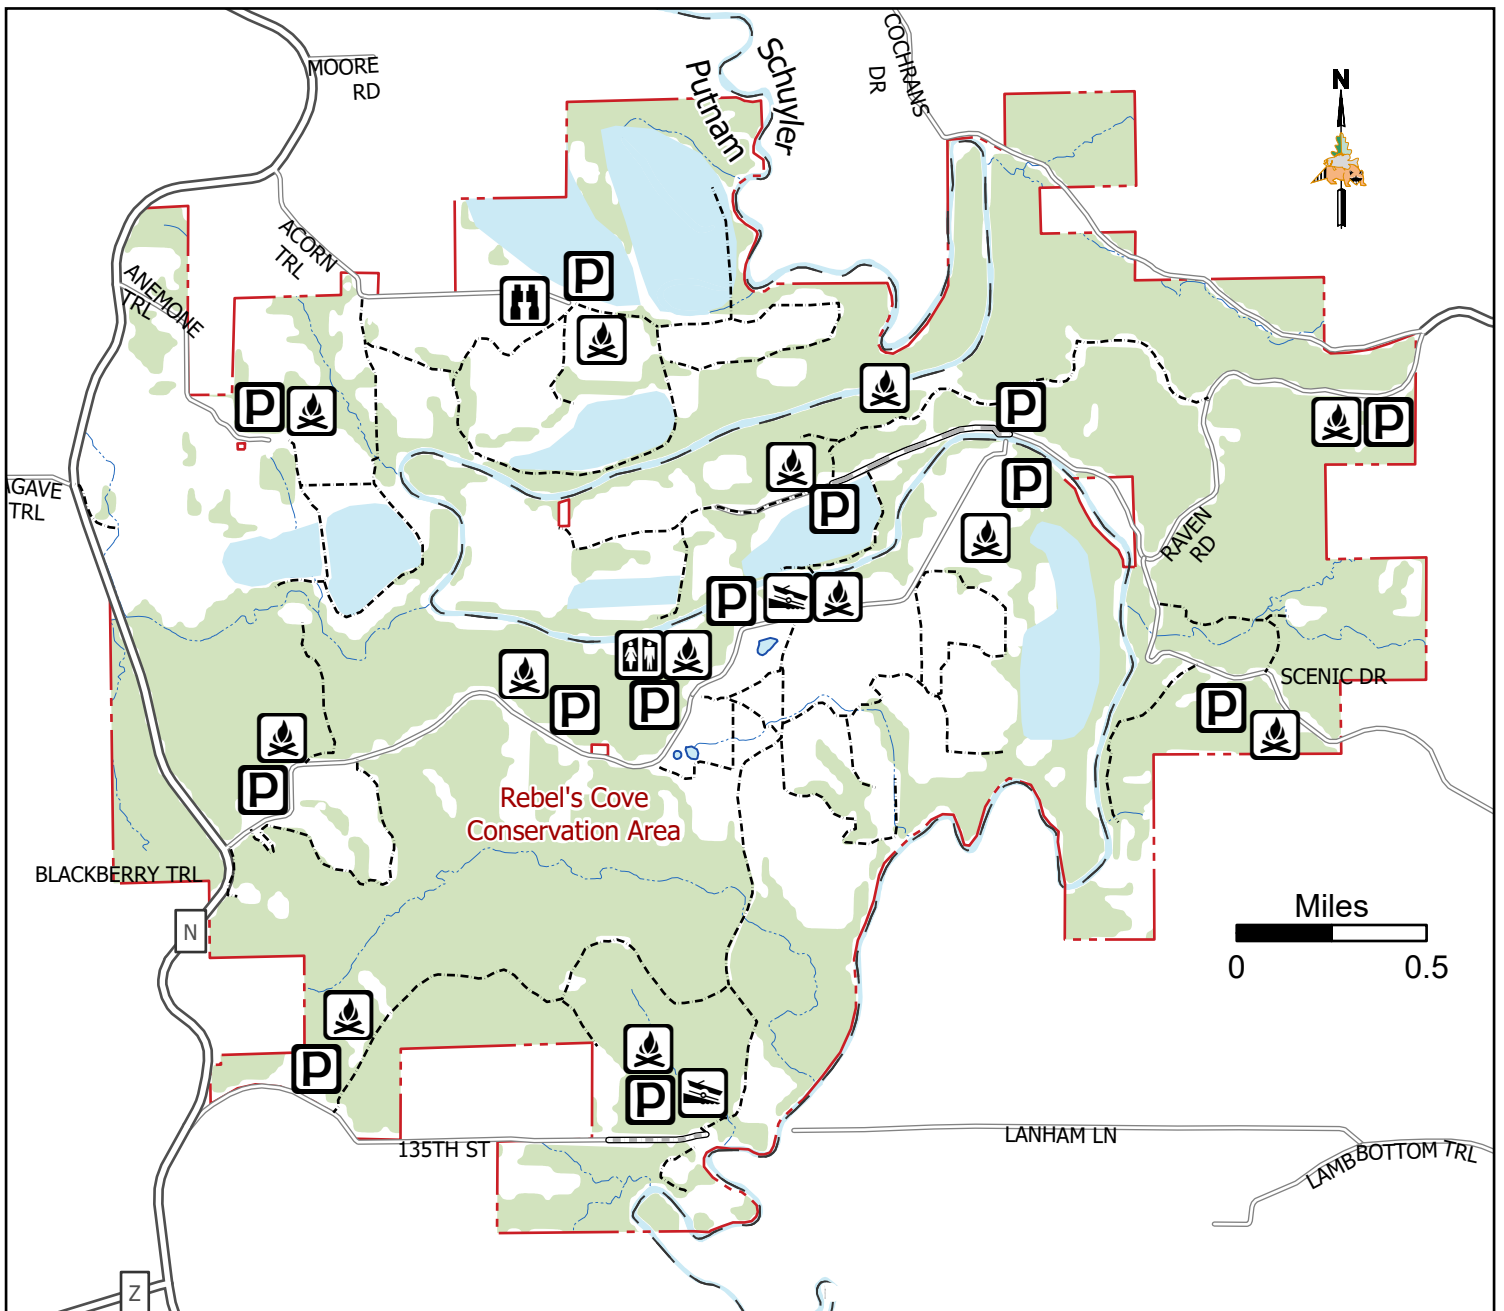

Rebel's Cove Conservation Area

4,225 acres in Putnam, Schuyler County (Last Updated: 1/6/2026)

Conservation Commission of the State of Missouri ©

Legend

- Viewing Platform
- Privy
- Parking
- Camping site
- Concrete Boat Ramp
- Service Road
- Unimproved Road
- Stream
- MDC Land
- ACTIVE
- MDC Managed Waterbody
- Surface Water
- Forest

MAP DISCLAIMER: Although all data in this map have been compiled by the Missouri Department of Conservation, no warranty, expressed or implied, is made by the department as to the accuracy of the data and related materials. The act of distribution shall not constitute any such warranty, and no responsibility is assumed by the department in the use of these data or related materials.