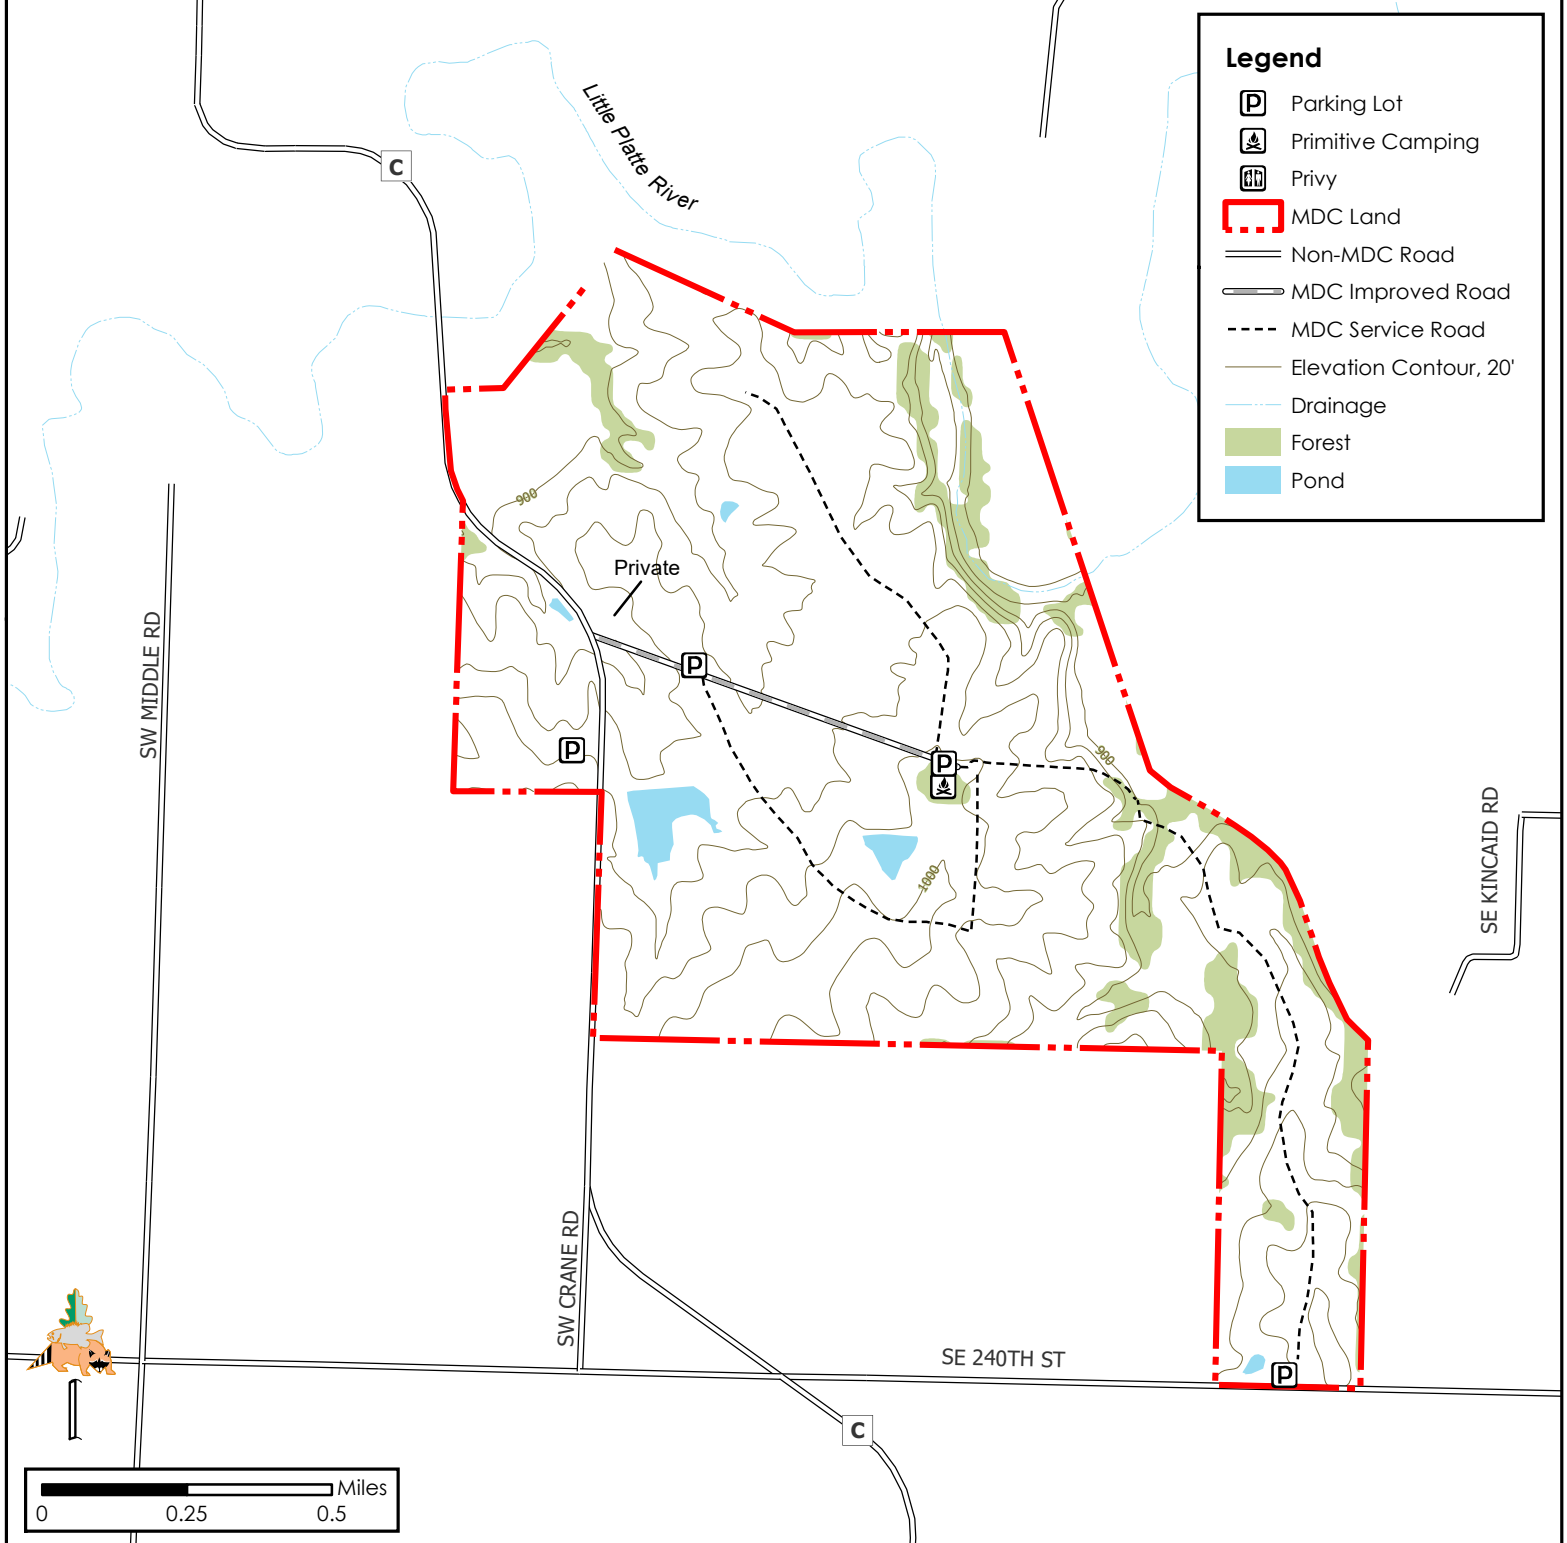

McGee Family Conservation Area

Conservation Commission of the State of Missouri ©

Last Updated - 2/2/2022

Legend

- Parking Lot
- Primitive Camping
- Privy
- MDC Land
- Non-MDC Road
- MDC Improved Road
- MDC Service Road
- Elevation Contour, 20'
- Drainage
- Forest
- Pond

MAP DISCLAIMER: Although all data in this map have been compiled by the Missouri Department of Conservation, no warranty, expressed or implied, is made by the department as to the accuracy of the data and related materials. The act of distribution shall not constitute any such warranty, and no responsibility is assumed by the department in the use of these data or related materials.