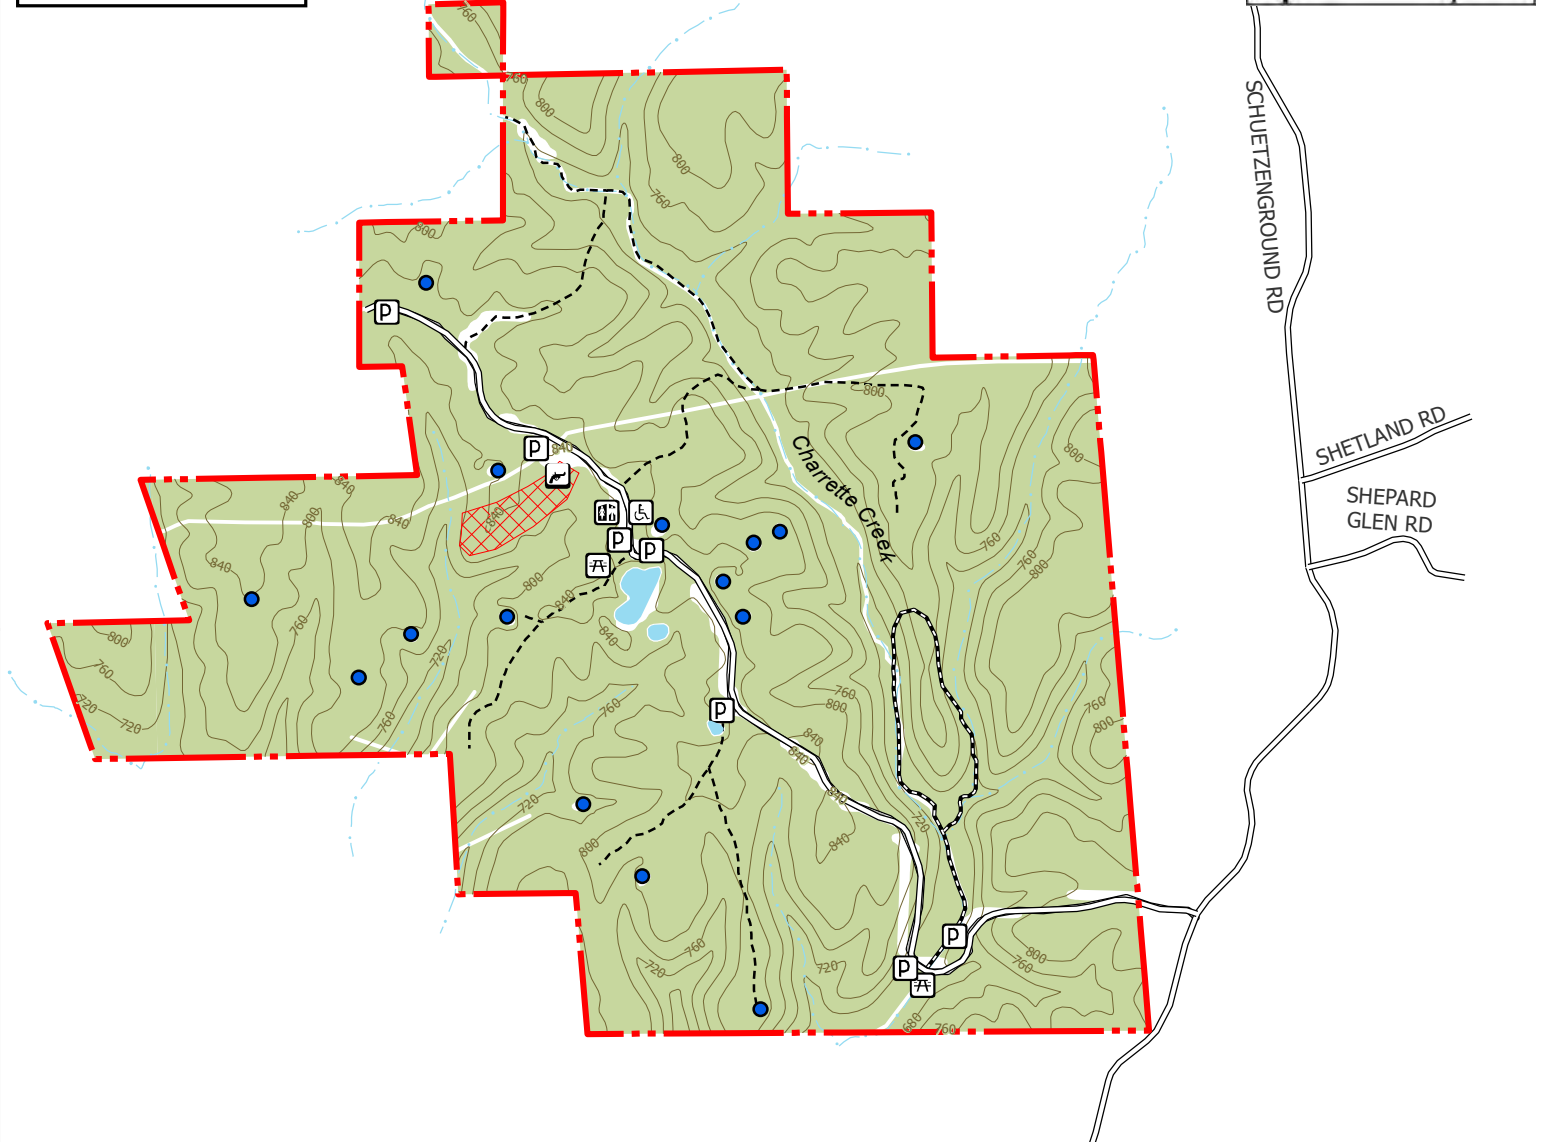

Reifsnider (Frank, Emma Elizabeth and Edna) State Forest

Conservation Commission of the State of Missouri ©

Last Updated - 1/4/2022

Legend

Parking Lot	Non-MDC Road
Rifle/Pistol	MDC Improved Road
Picnic Area	MDC Service Road
Wildlife Water Hole	Lizard Rock Nature Trail
Fishing Pond	Stream
MDC Land	Elevation Contour, 40'
	Forest
	Shooting Range Safety Zone

MAP DISCLAIMER: Although all data in this map have been compiled by the Missouri Department of Conservation, no warranty, expressed or implied, is made by the department as to the accuracy of the data and related materials. The act of distribution shall not constitute any such warranty, and no responsibility is assumed by the department in the use of these data or related materials.