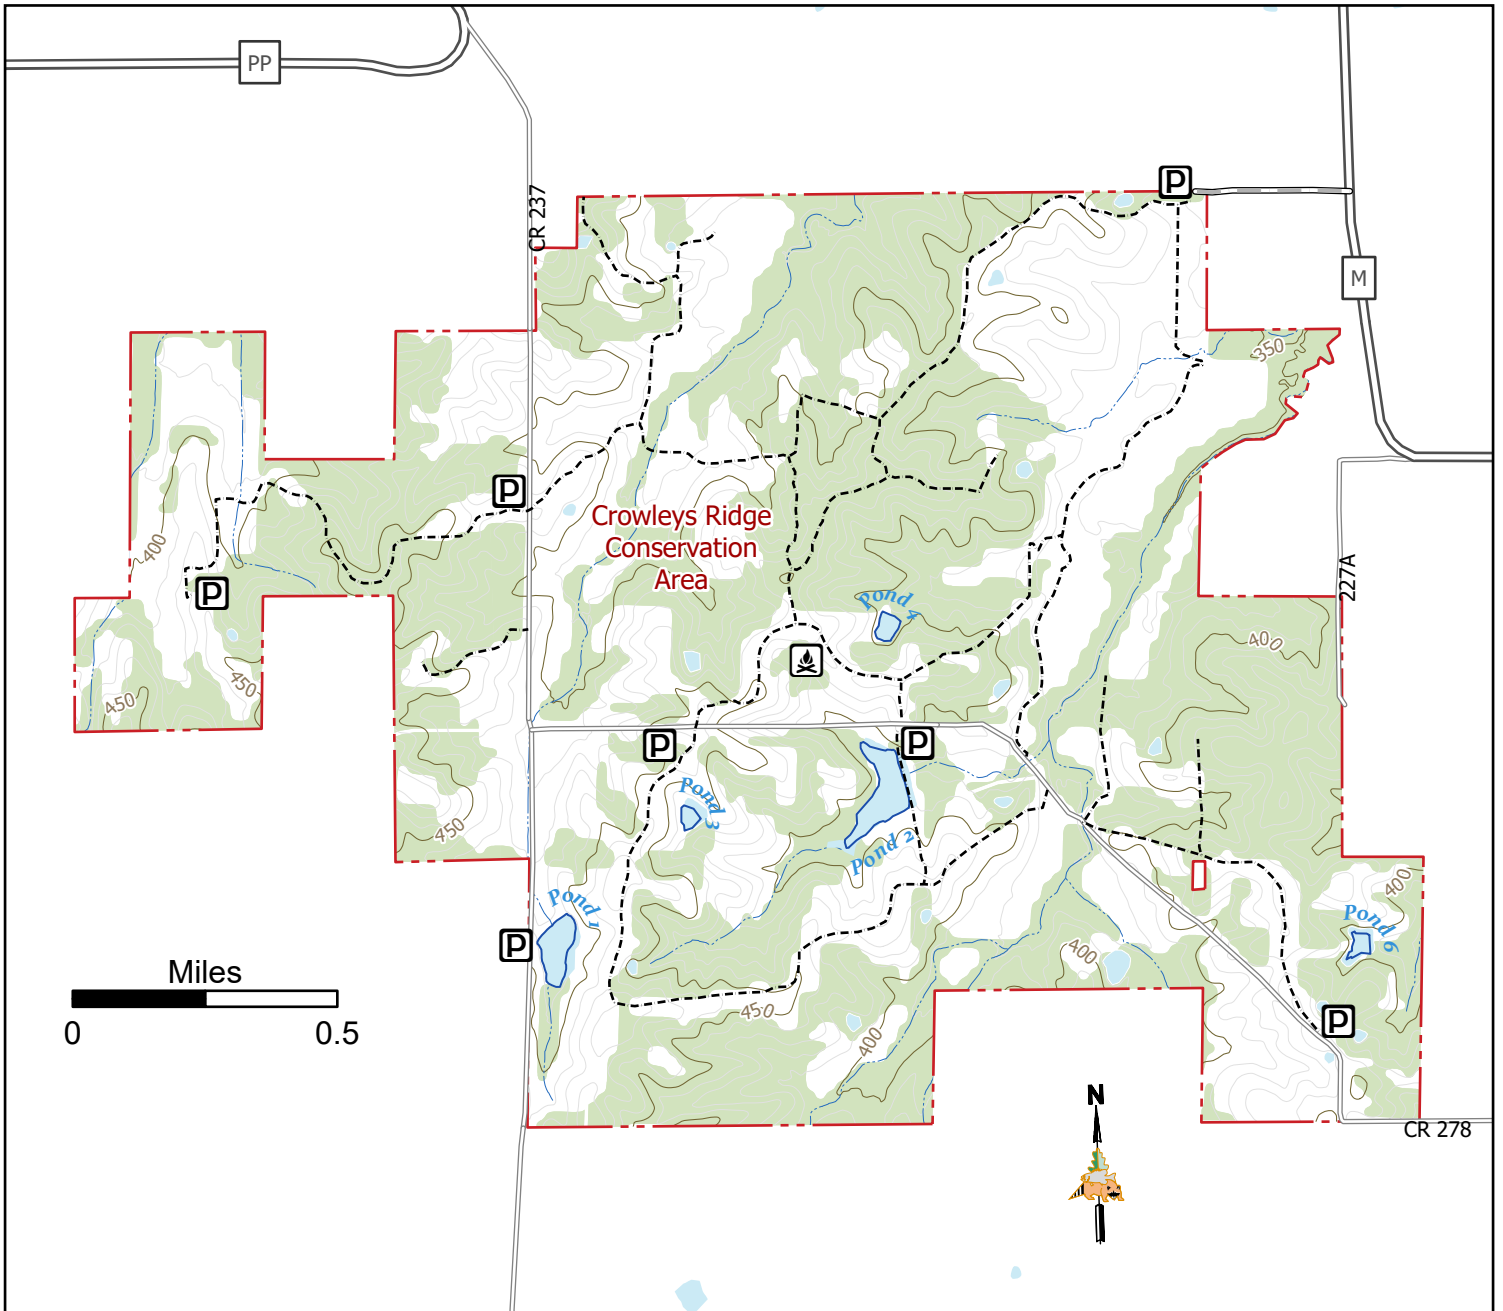

# Crowleys Ridge Conservation Area

1,878 acres in Stoddard County (Last Updated:1/5/2026)

Conservation Commission of the State of Missouri ©

## Legend

- Parking
- Camping site
- Service Road
- Stream
- Contours 10 ft
- MDC Land
- MDC Managed Waterbody
- Surface Water
- Forest

MAP DISCLAIMER: Although all data in this map have been compiled by the Missouri Department of Conservation, no warranty, expressed or implied, is made by the department as to the accuracy of the data and related materials. The act of distribution shall not constitute any such warranty, and no responsibility is assumed by the department in the use of these data or related materials.