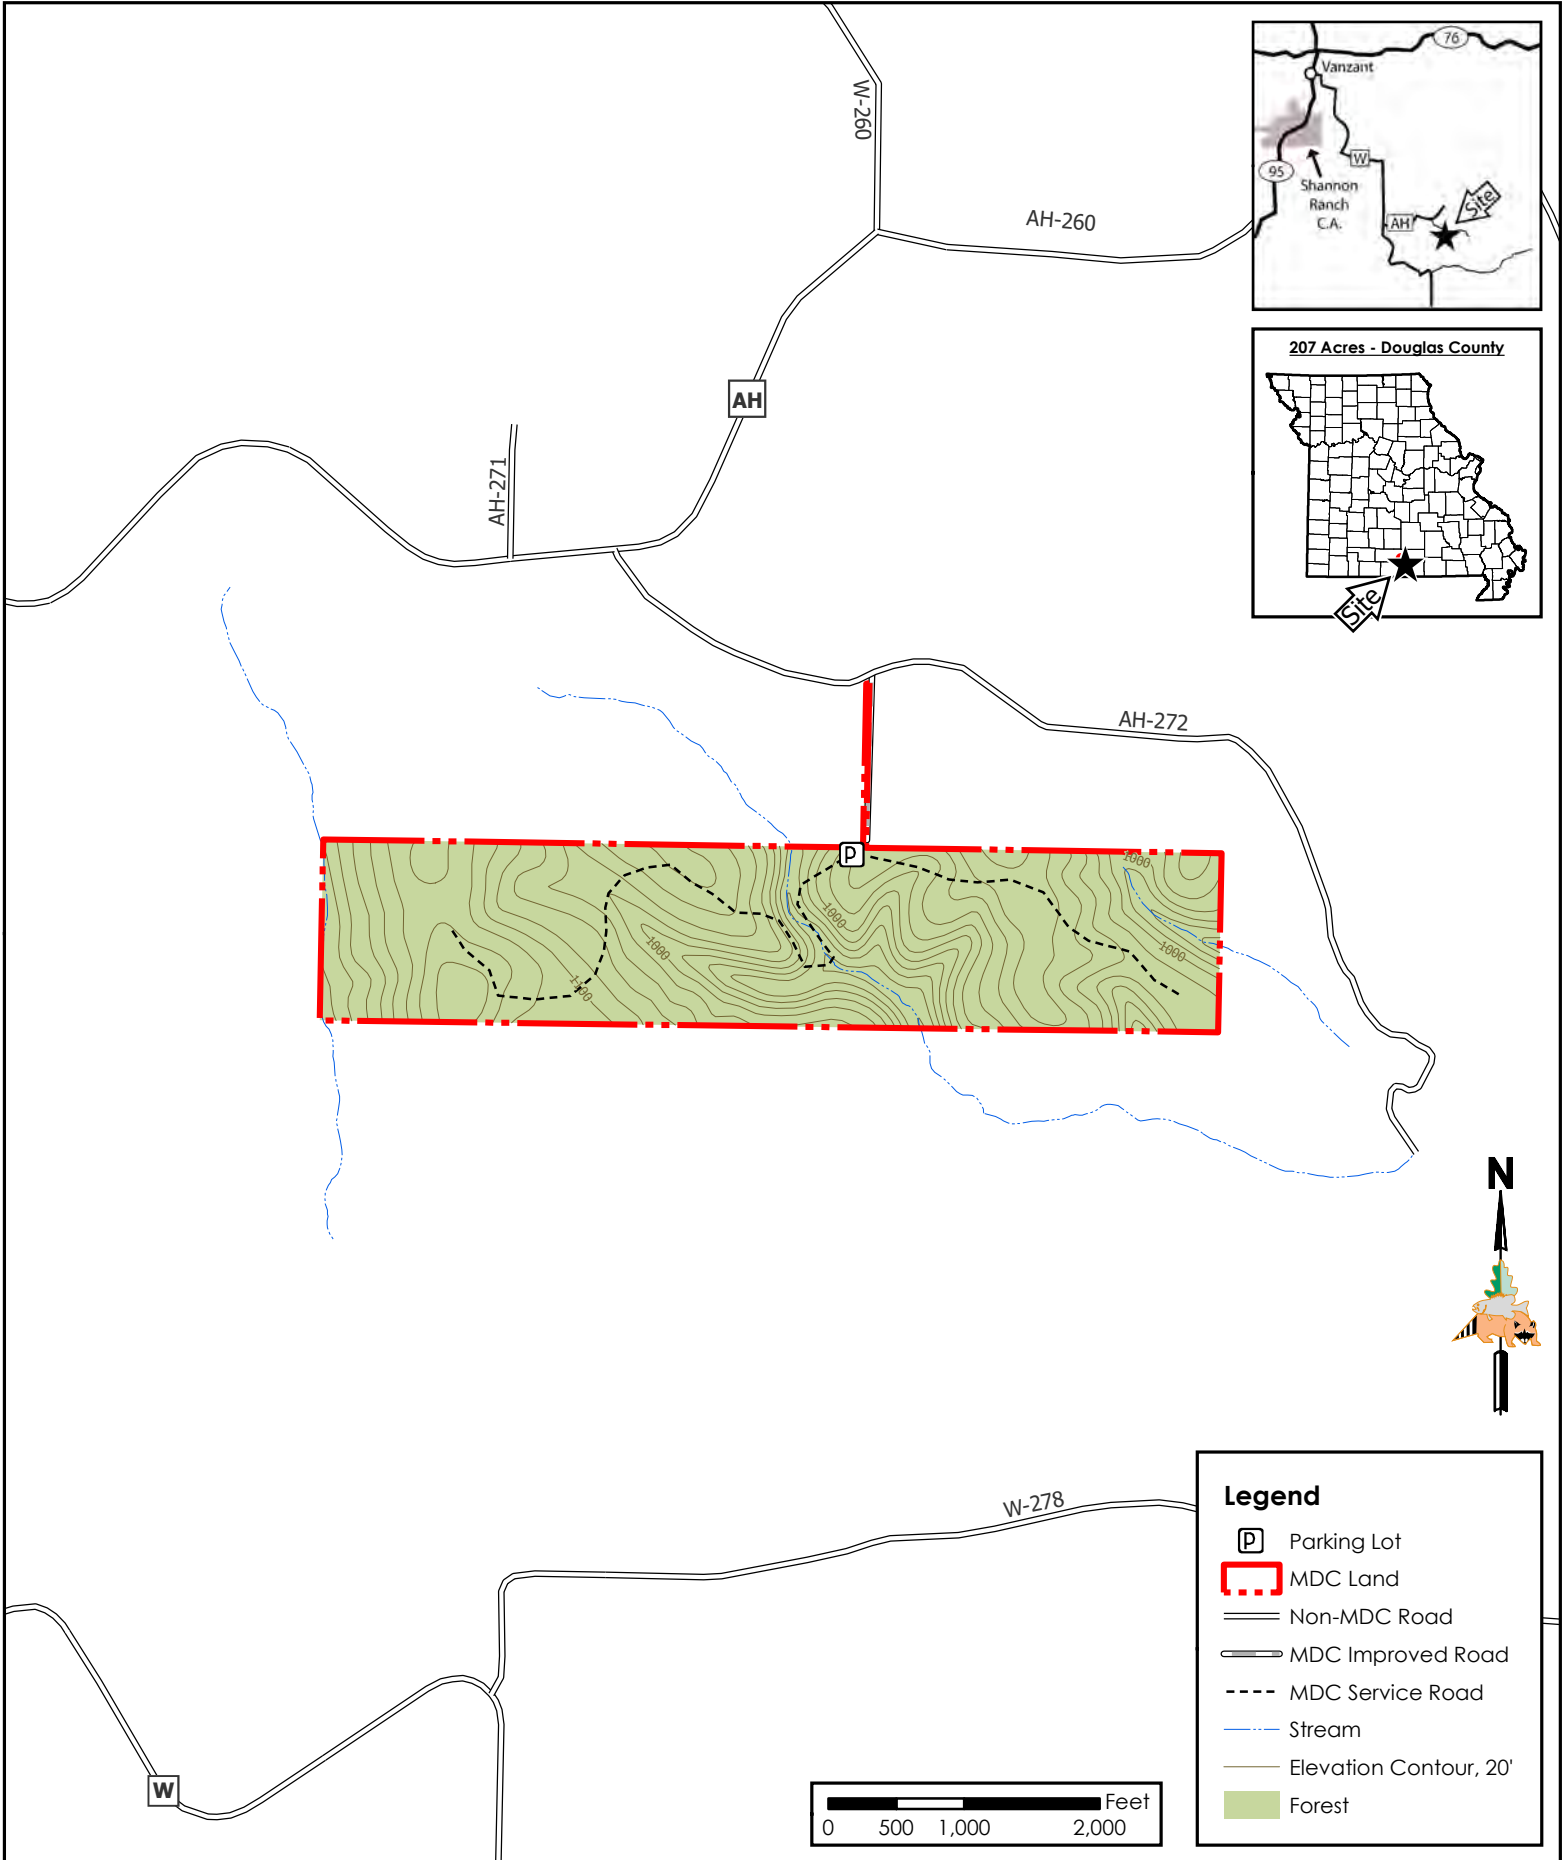

# Richard Massengill Conservation Area

Conservation Commission of the State of Missouri ©

Last Updated - 11/5/2021

MAP DISCLAIMER: Although all data in this map have been compiled by the Missouri Department of Conservation, no warranty, expressed or implied, is made by the department as to the accuracy of the data and related materials. The act of distribution shall not constitute any such warranty, and no responsibility is assumed by the department in the use of these data or related materials.