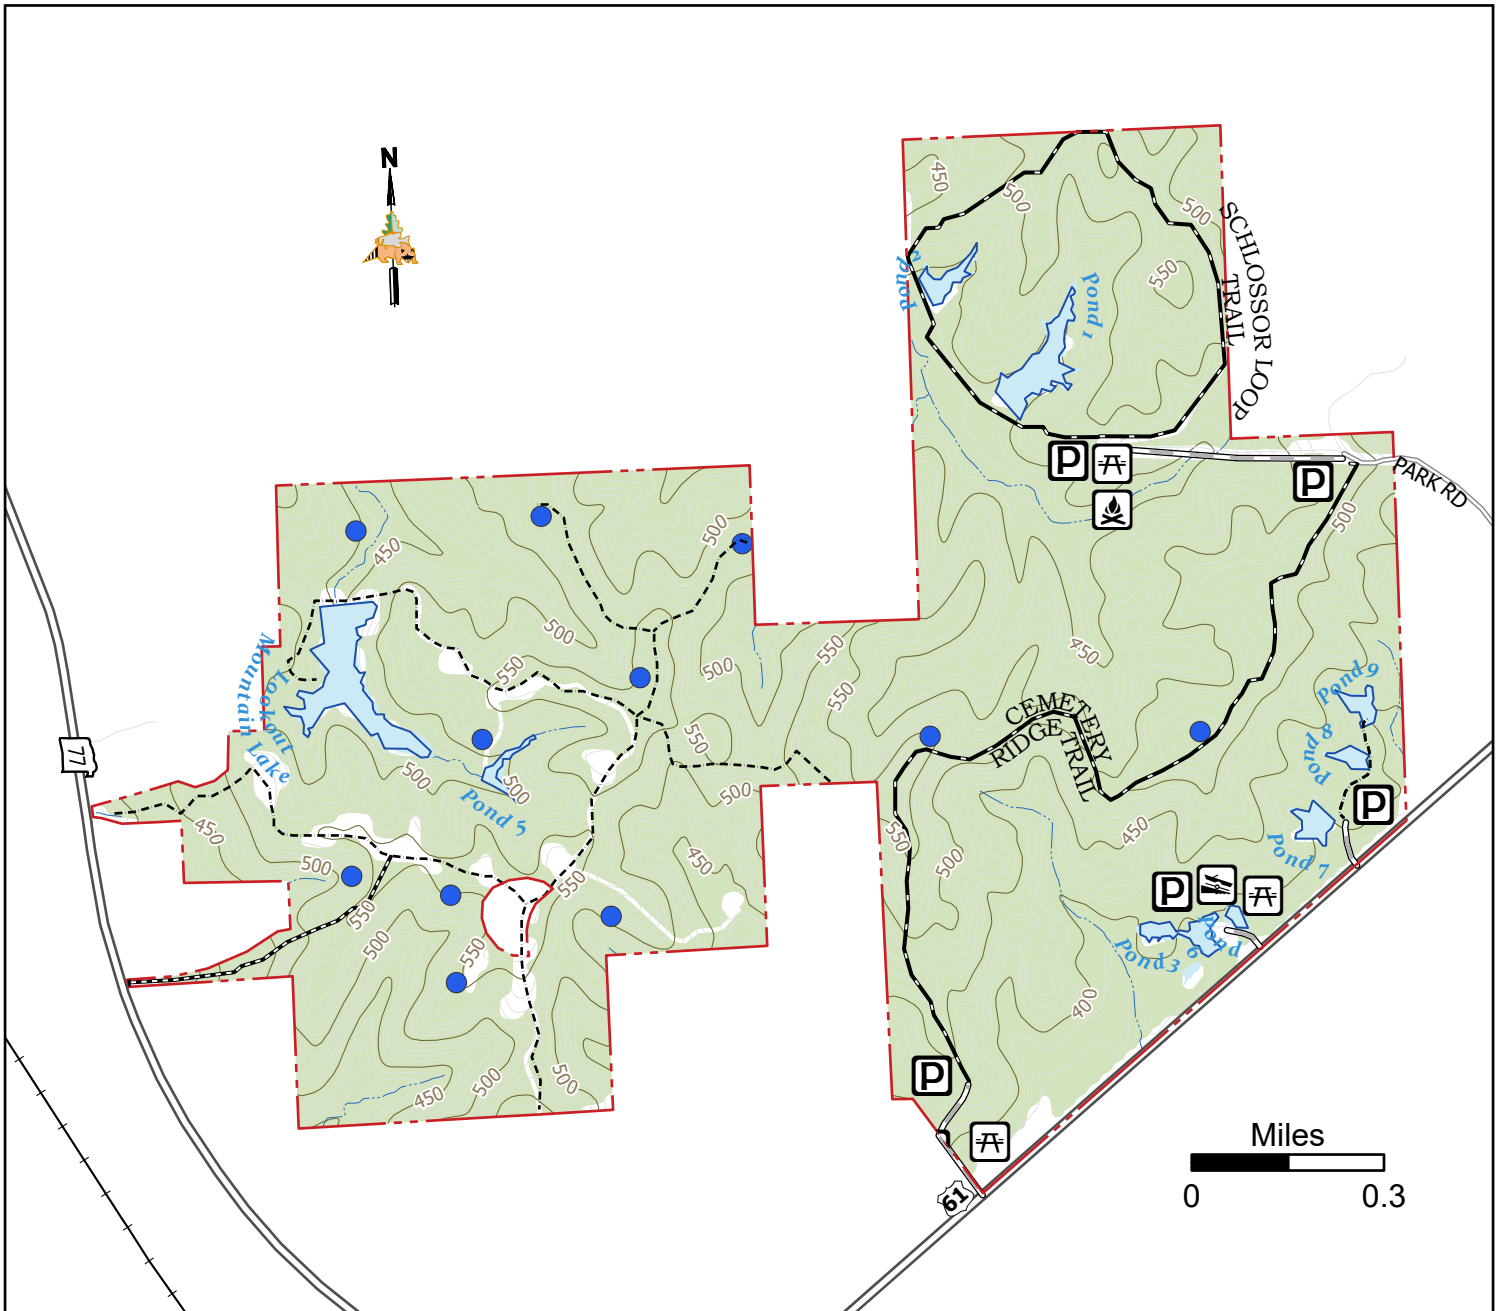

General Watkins Conservation Area

1,107 acres in Scott County (Last Updated: 11/21/2025)

Conservation Commission of the State of Missouri ©

Legend

- Picnic Area
- Parking
- Camping site
- Non Concrete BoatRamp
- Wildlife Water Hole
- Improved Road
- Service Road
- Hiking
- Biking
- Stream
- MDC Land
- Surface Water
- Forest

MAP DISCLAIMER: Although all data in this map have been compiled by the Missouri Department of Conservation, no warranty, expressed or implied, is made by the department as to the accuracy of the data and related materials. The act of distribution shall not constitute any such warranty, and no responsibility is assumed by the department in the use of these data or related materials.