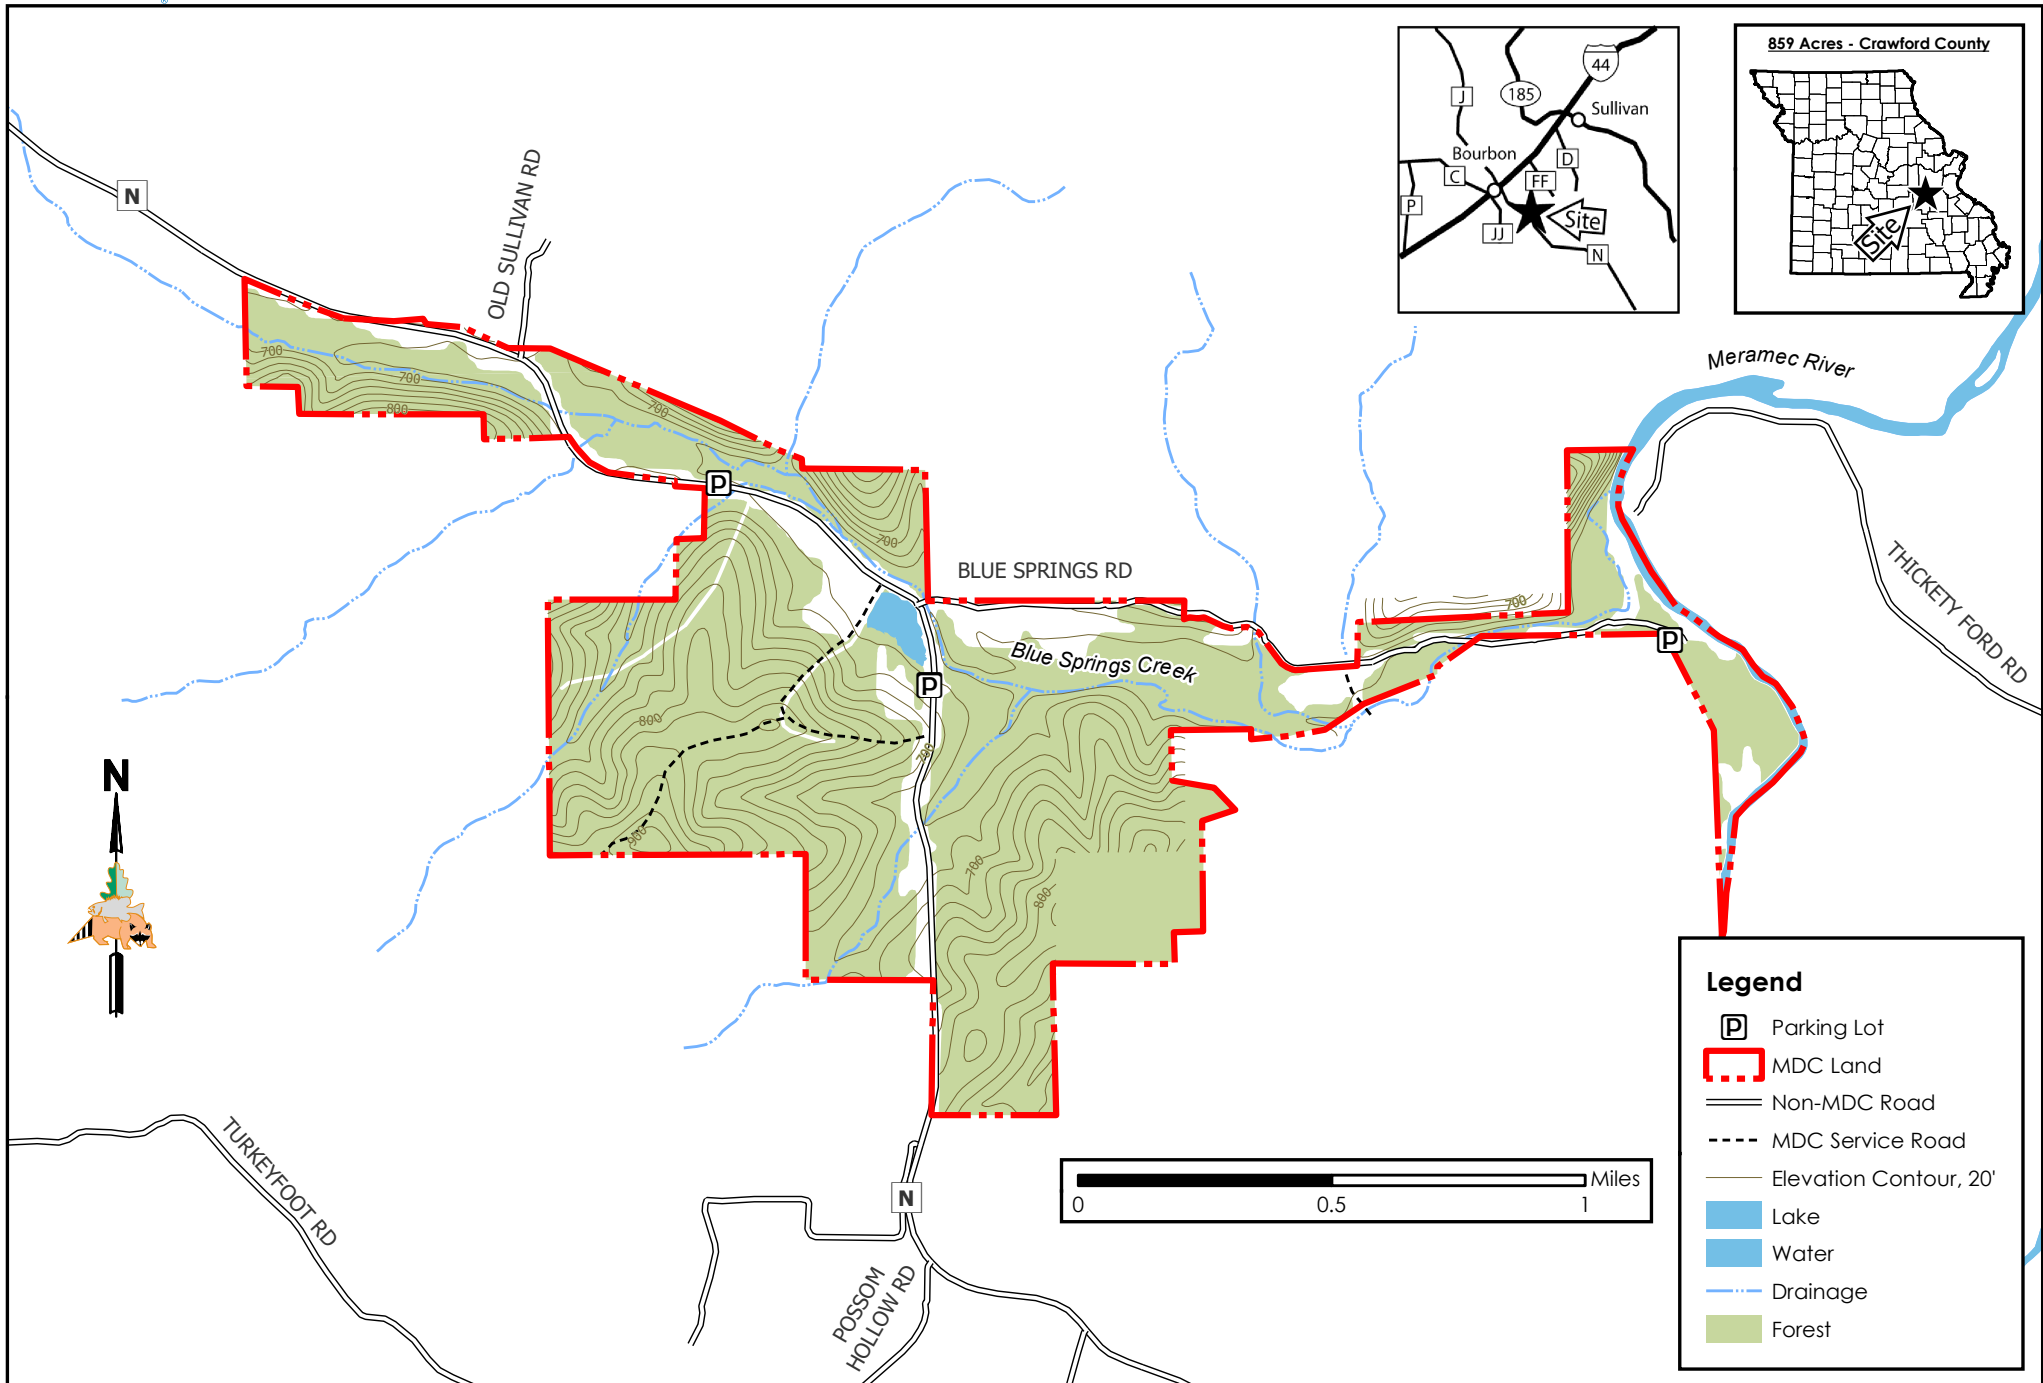

Blue Springs Creek Conservation Area

Conservation Commission of the State of Missouri ©

Last Updated - 6/13/2025

MAP DISCLAIMER: Although all data in this map have been compiled by the Missouri Department of Conservation, no warranty, expressed or implied, is made by the department as to the accuracy of the data and related materials. The act of distribution shall not constitute any such warranty, and no responsibility is assumed by the department in the use of these data or related materials.