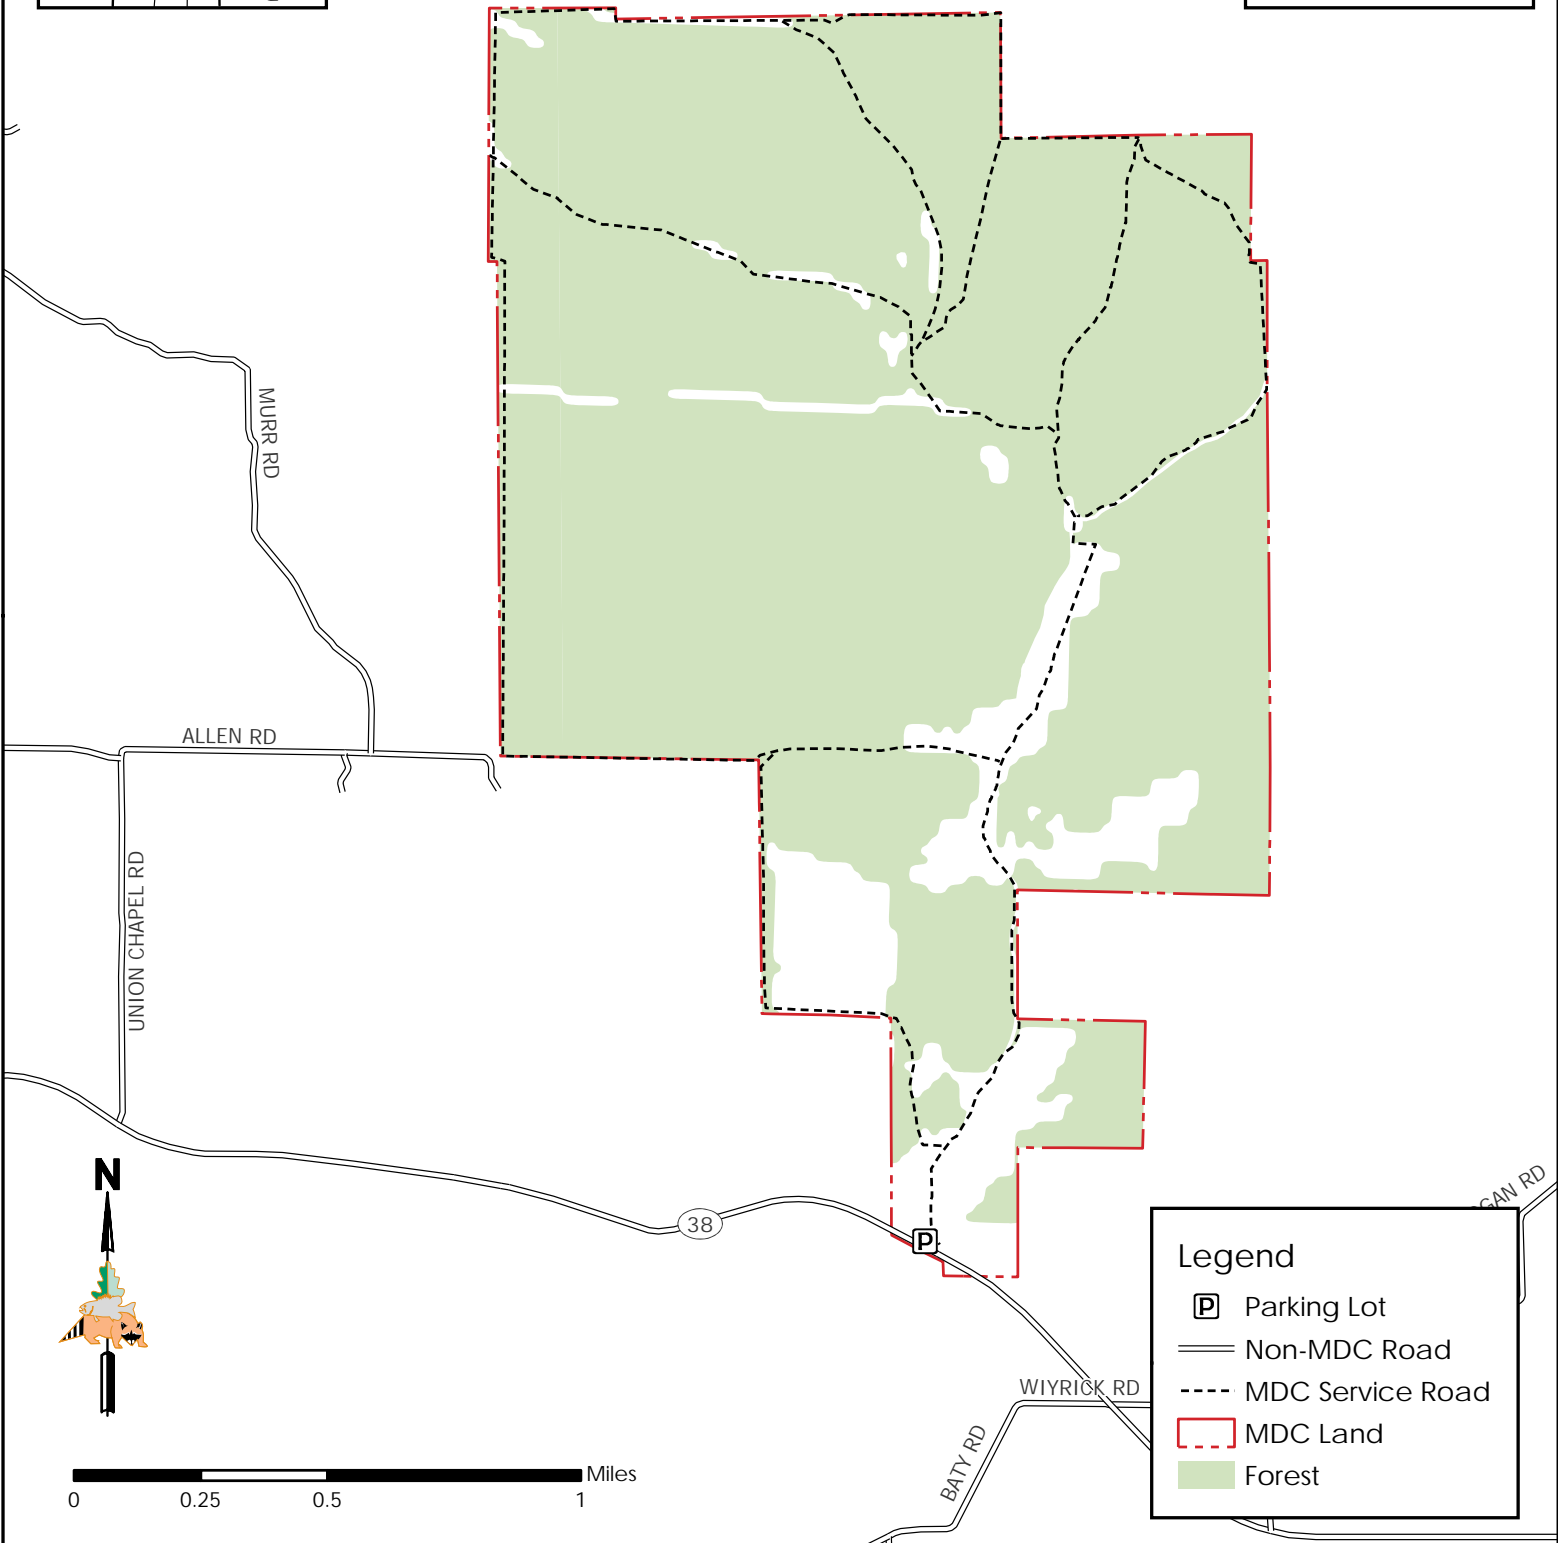

# Lamberson Memorial Conservation Area

Conservation Commission of the State of Missouri ©

Last Updated - 12/19/2023

**Legend**

- Parking Lot
- Non-MDC Road
- MDC Service Road
- MDC Land
- Forest

MAP DISCLAIMER: Although all data in this map have been compiled by the Missouri Department of Conservation, no warranty, expressed or implied, is made by the department as to the accuracy of the data and related materials. The act of distribution shall not constitute any such warranty, and no responsibility is assumed by the department in the use of these data or related materials.