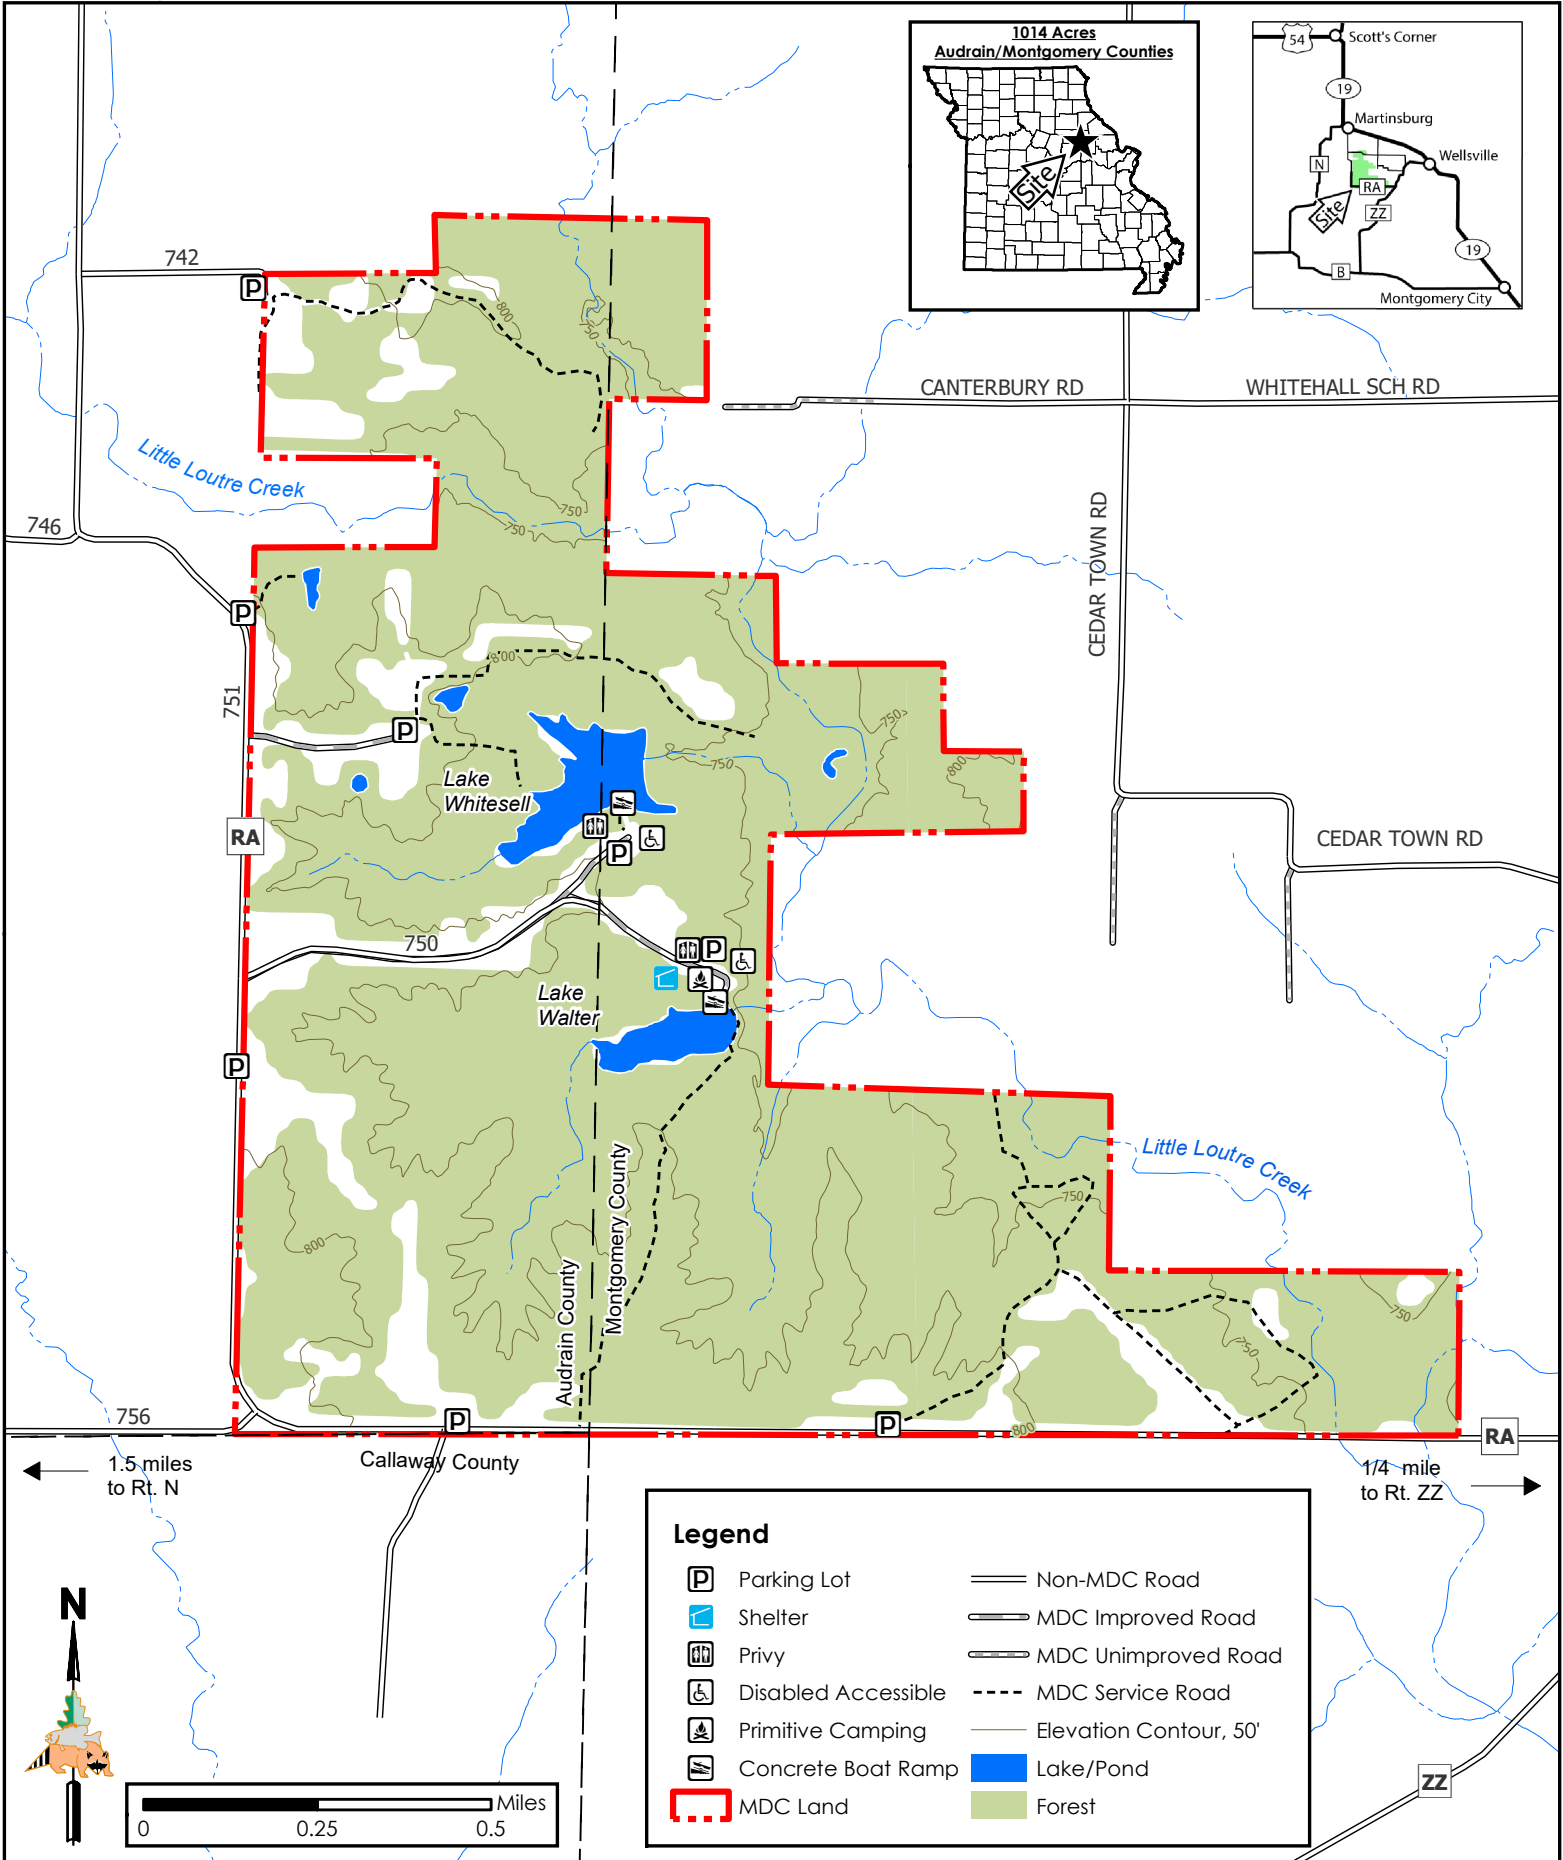

Marshall I. Diggs Conservation Area

Conservation Commission of the State of Missouri ©

Last Updated - 6/10/2025

Legend

Parking Lot	Non-MDC Road
Shelter	MDC Improved Road
Privy	MDC Unimproved Road
Disabled Accessible	MDC Service Road
Primitive Camping	Elevation Contour, 50'
Concrete Boat Ramp	Lake/Pond
MDC Land	Forest

1.5 miles to Rt. N

1/4 mile to Rt. ZZ

MAP DISCLAIMER: Although all data in this map have been compiled by the Missouri Department of Conservation, no warranty, expressed or implied, is made by the department as to the accuracy of the data and related materials. The act of distribution shall not constitute any such warranty, and no responsibility is assumed by the department in the use of these data or related materials.