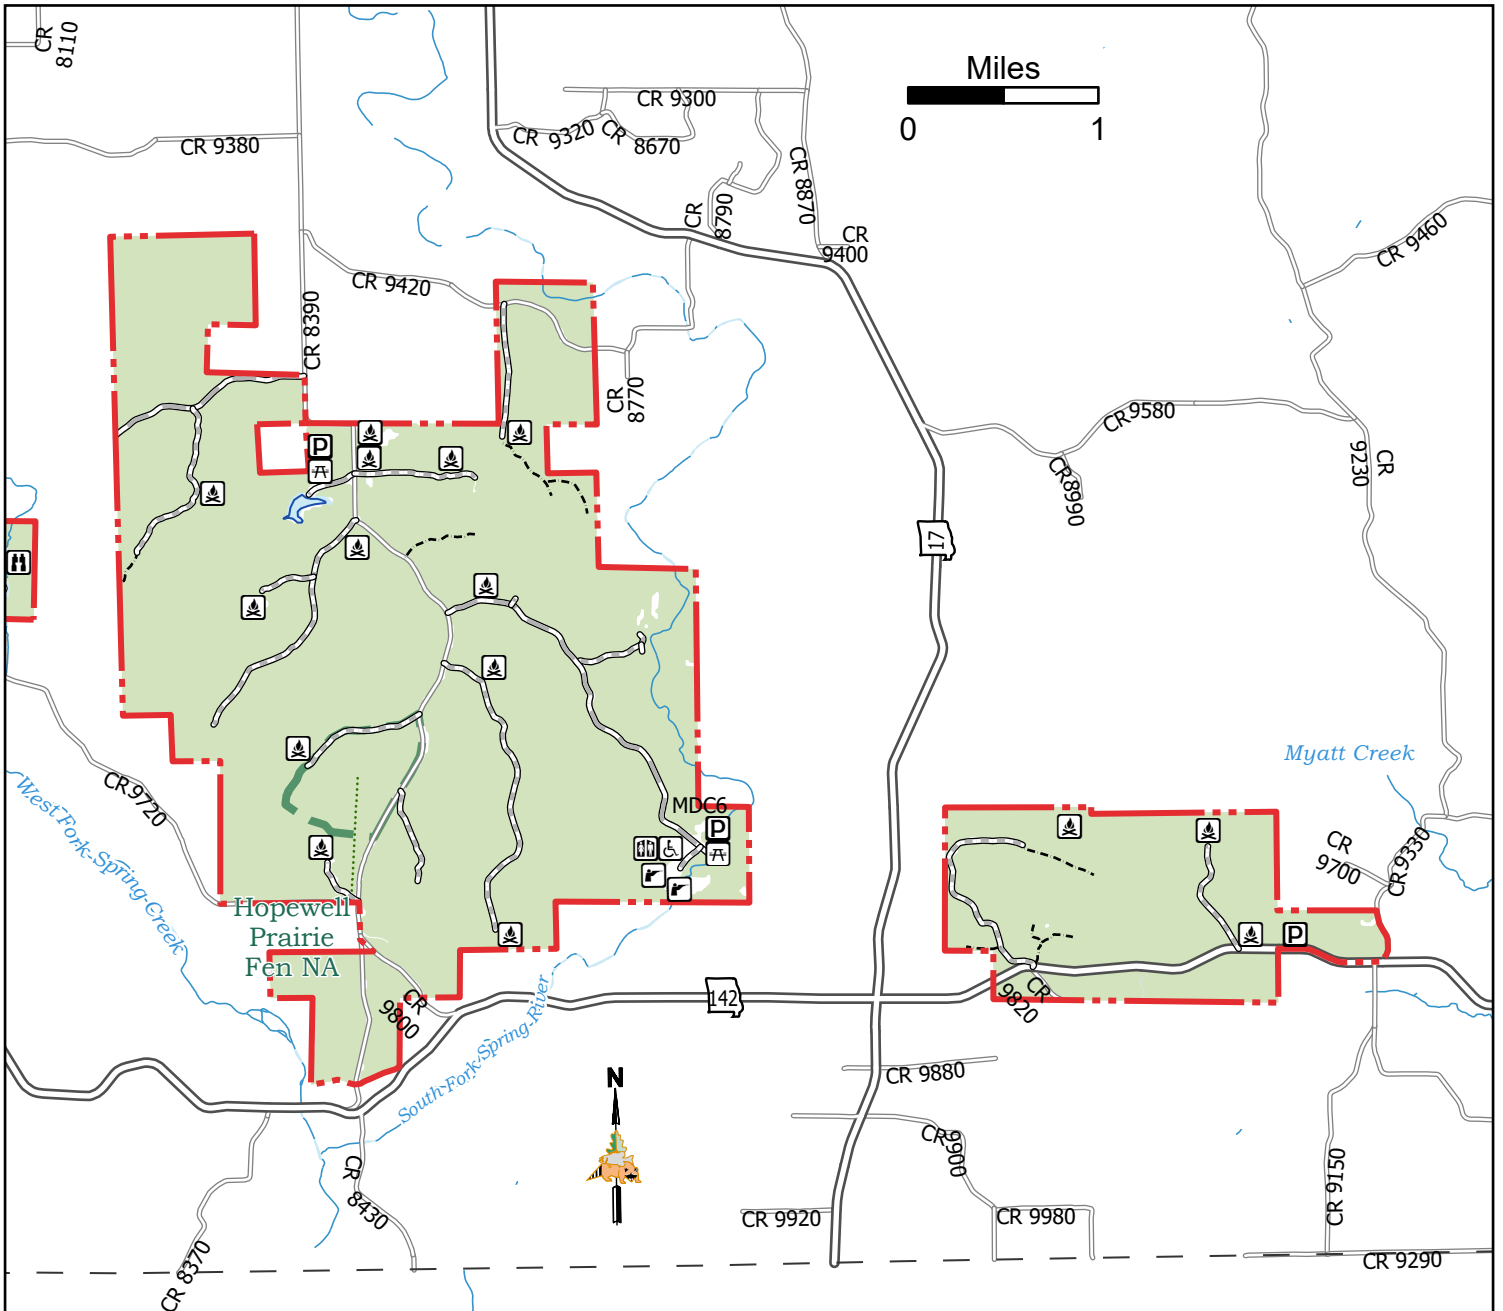

# White Ranch Conservation Area

6,618 acres in Howell County (Last Updated: 2/25/2026)

Conservation Commission of the State of Missouri ©

## Legend

- Viewing Platform
- Rifle & Pistol Range
- Shotgun Range
- Privy
- Picnic Area
- Parking
- Disabled Accessible
- Camping Area
- Improved Road
- Service Road
- Unimproved Road
- Non MDC Road
- Stream
- MDC Land
- Natural Area
- MDC Managed Waterbody
- Surface Water
- Forest

MAP DISCLAIMER: Although all data in this map have been compiled by the Missouri Department of Conservation, no warranty, expressed or implied, is made by the department as to the accuracy of the data and related materials. The act of distribution shall not constitute any such warranty, and no responsibility is assumed by the department in the use of these data or related materials.