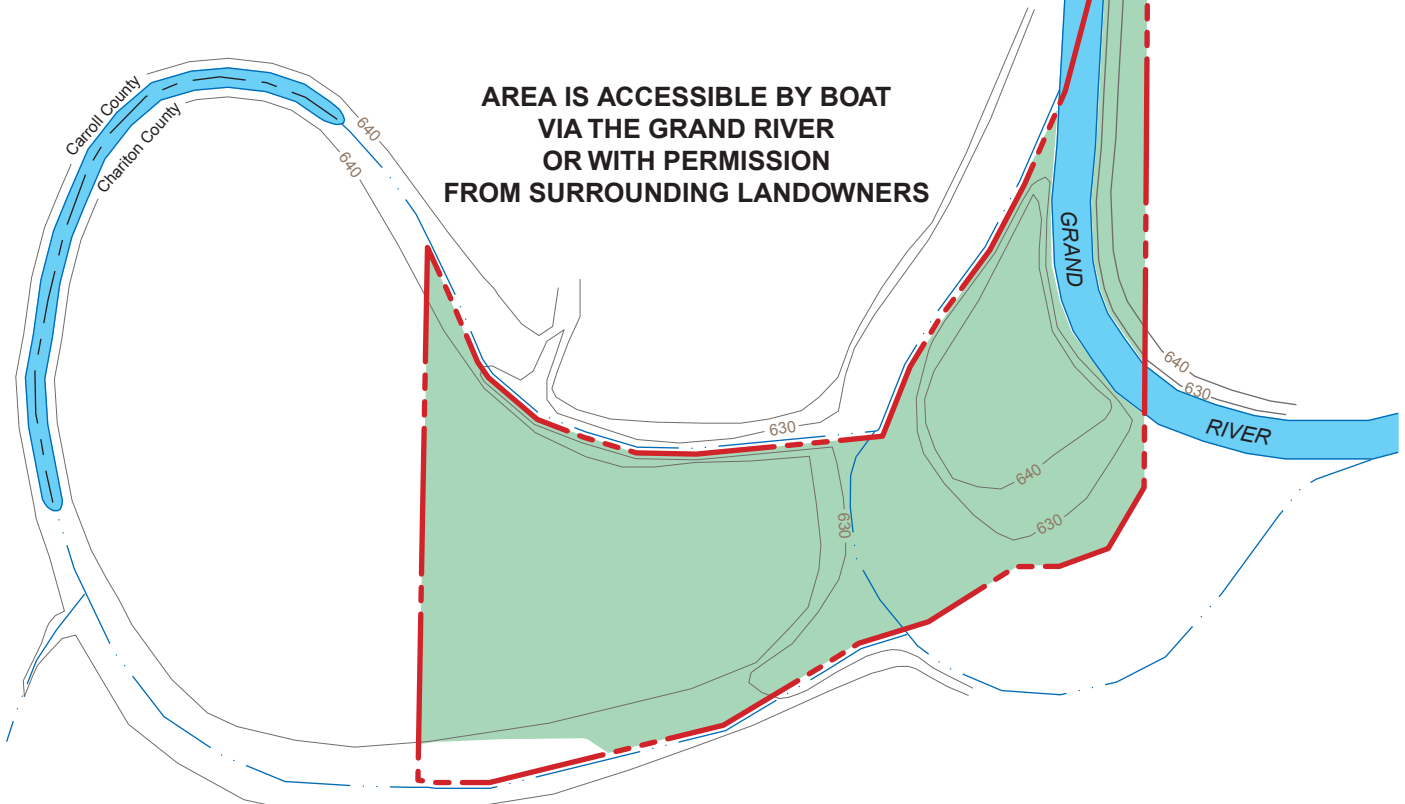

HELEN K. WIESE CONSERVATION AREA

CHARITON COUNTY
105 ACRES

VICINITY MAP

LEGEND

- Boundary
- Paved Road
- Gravel Road
- Parking Lot
- Boat Ramp
- Forest
- Topography

**AREA IS ACCESSIBLE BY BOAT
VIA THE GRAND RIVER
OR WITH PERMISSION
FROM SURROUNDING LANDOWNERS**

SCALE