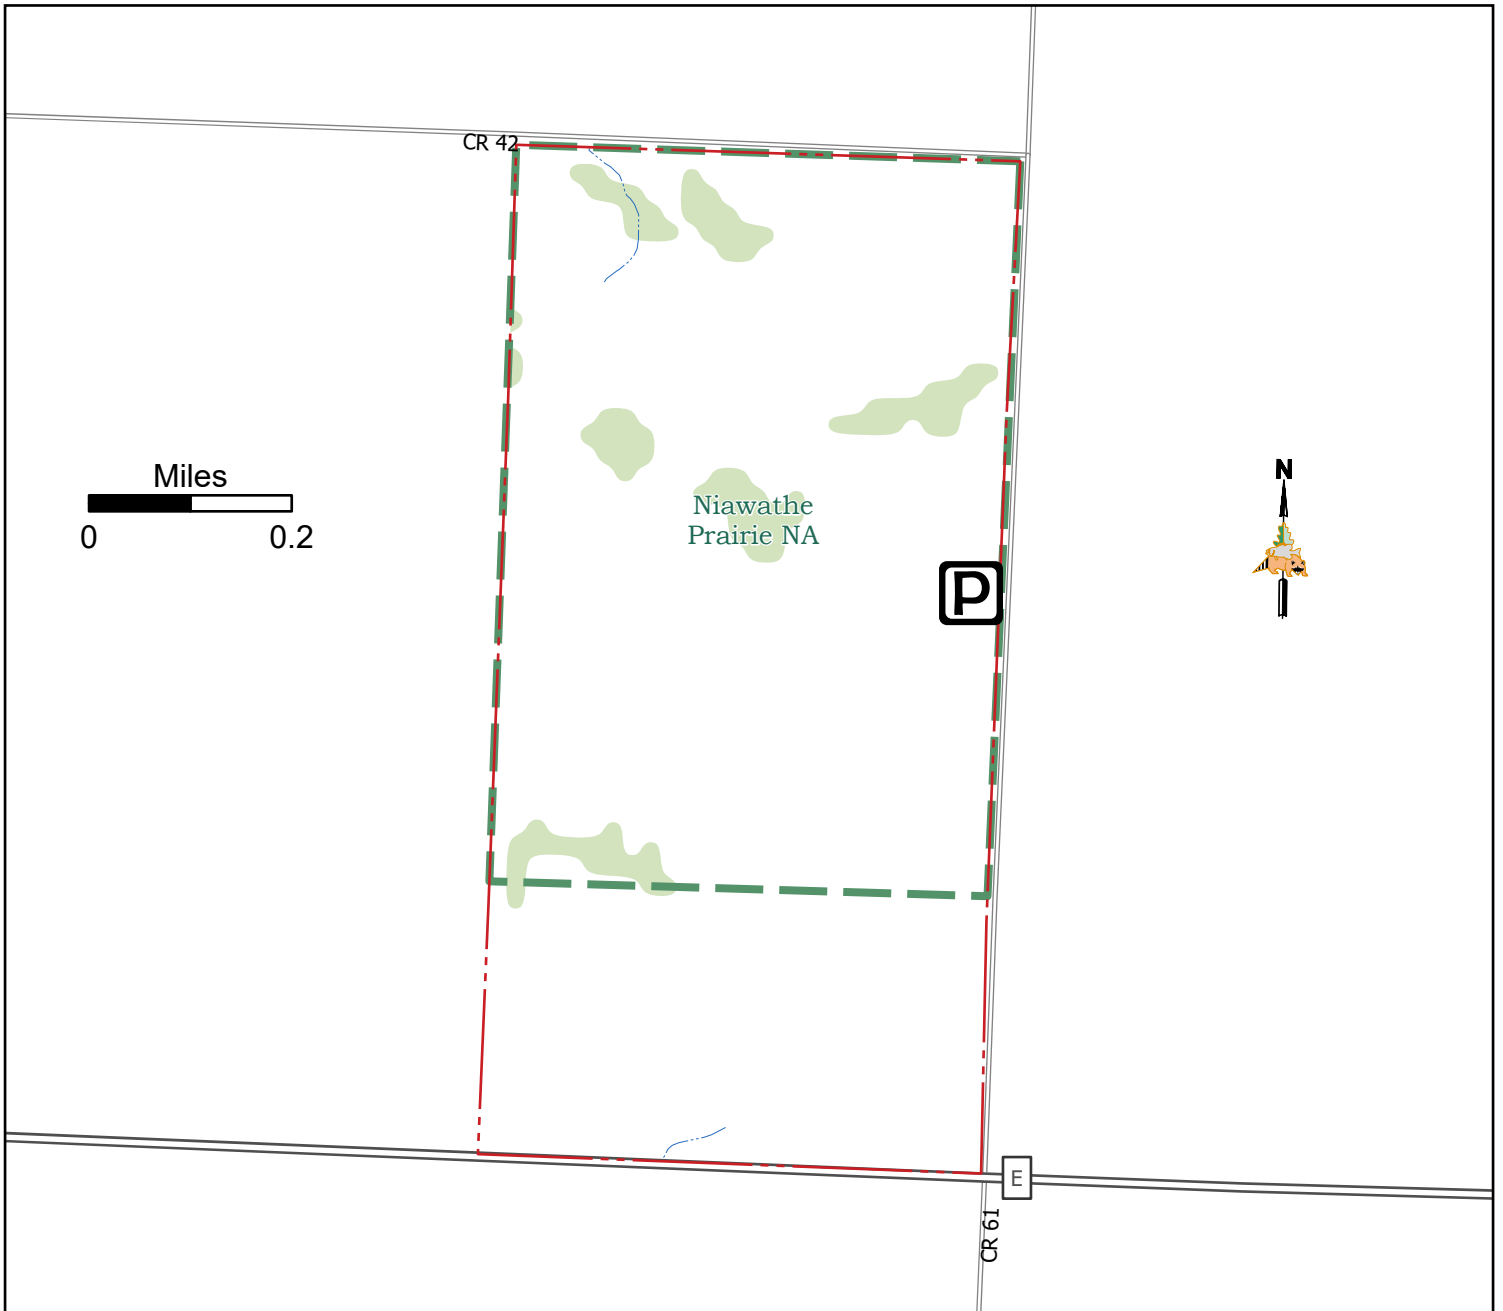

Niawathe Prairie Conservation Area

320 acres in Dade County (Last Updated: 1/26/2026)

Conservation Commission of the State of Missouri ©

Legend

- Parking
- Non MDC Road
- Stream
- MDC Land
- Natural Area
- Forest

MAP DISCLAIMER: Although all data in this map have been compiled by the Missouri Department of Conservation, no warranty, expressed or implied, is made by the department as to the accuracy of the data and related materials. The act of distribution shall not constitute any such warranty, and no responsibility is assumed by the department in the use of these data or related materials.