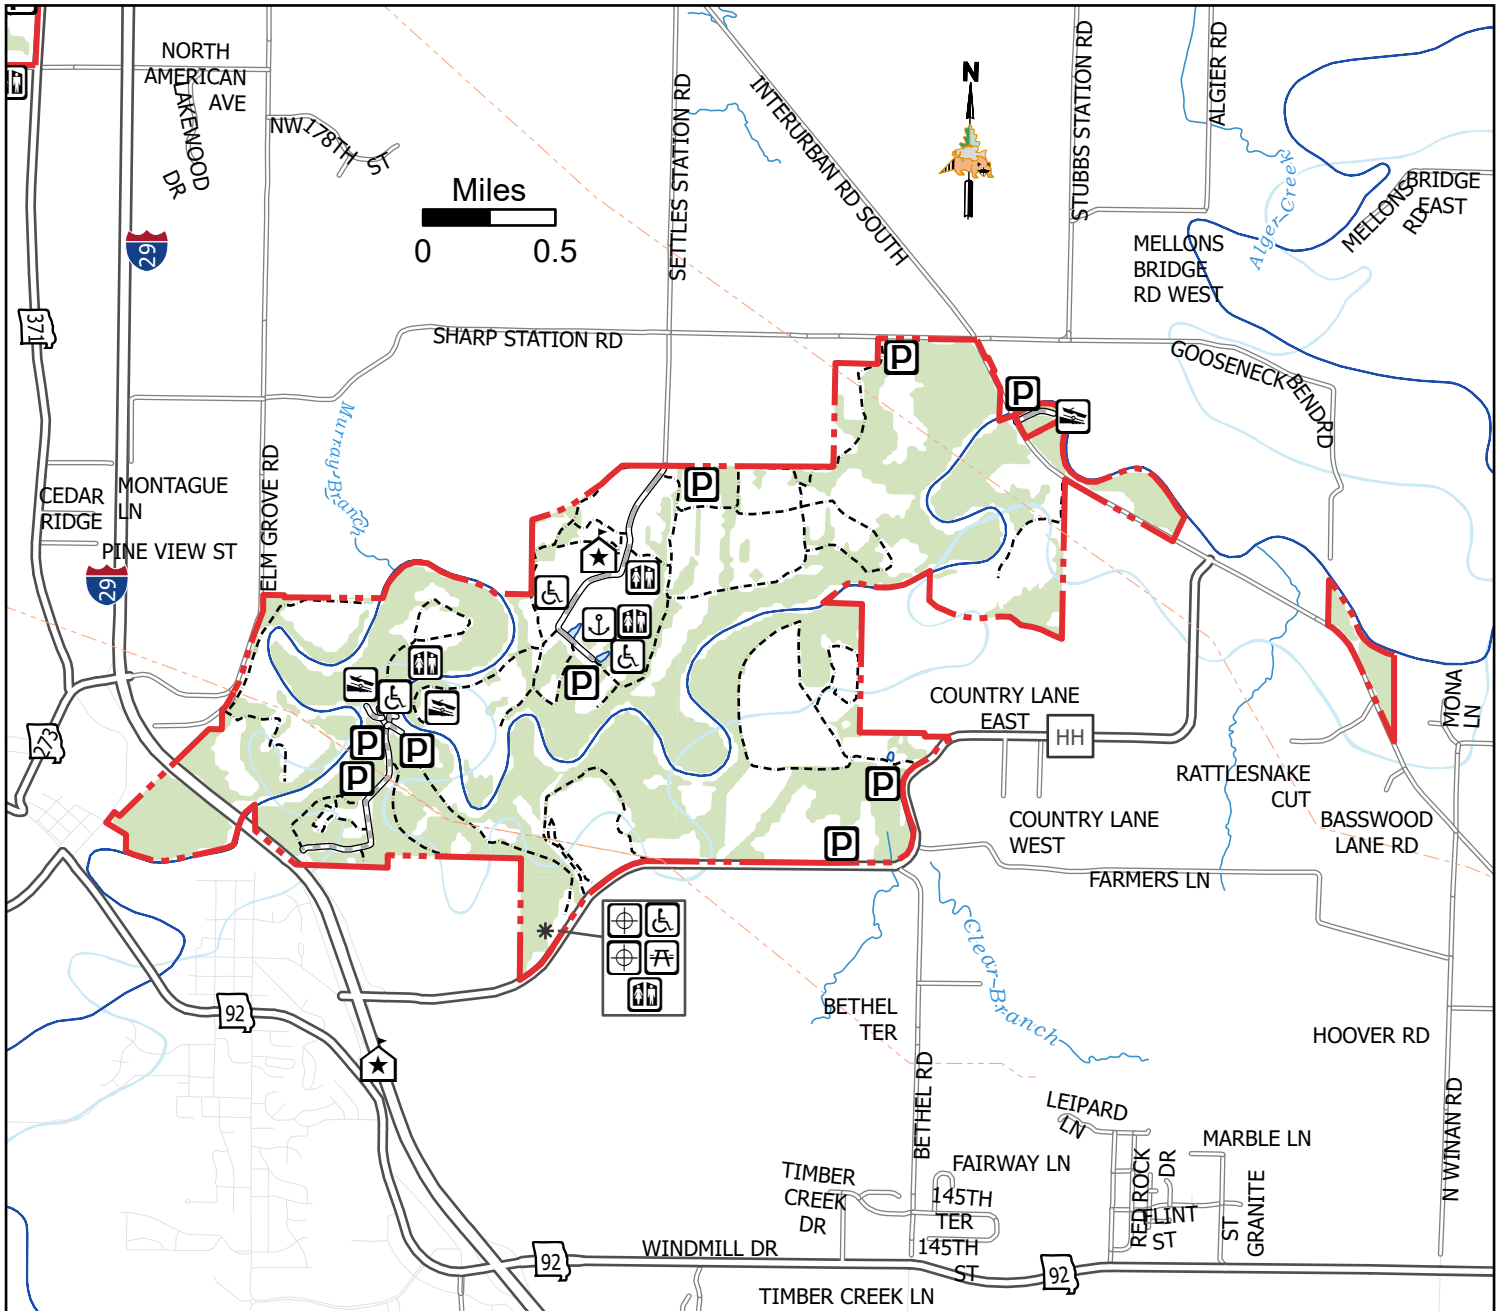

# Platte Falls Conservation Area

2,424 acres in Platte County (Last Updated: 3/2/2026)

Conservation Commission of the State of Missouri ©

## Legend

- MDC Office
- Fishing Dock
- Archery Range
- Privy
- Picnic Area
- Parking
- Disabled Accessible
- Concrete Boat Ramp
- Powerline
- Improved Road
- Service Road
- Unimproved Road
- Non MDC Road
- Stream
- MDC Land
- MDC Managed Waterbody
- Surface Water
- Marsh
- Forest

MAP DISCLAIMER: Although all data in this map have been compiled by the Missouri Department of Conservation, no warranty, expressed or implied, is made by the department as to the accuracy of the data and related materials. The act of distribution shall not constitute any such warranty, and no responsibility is assumed by the department in the use of these data or related materials.