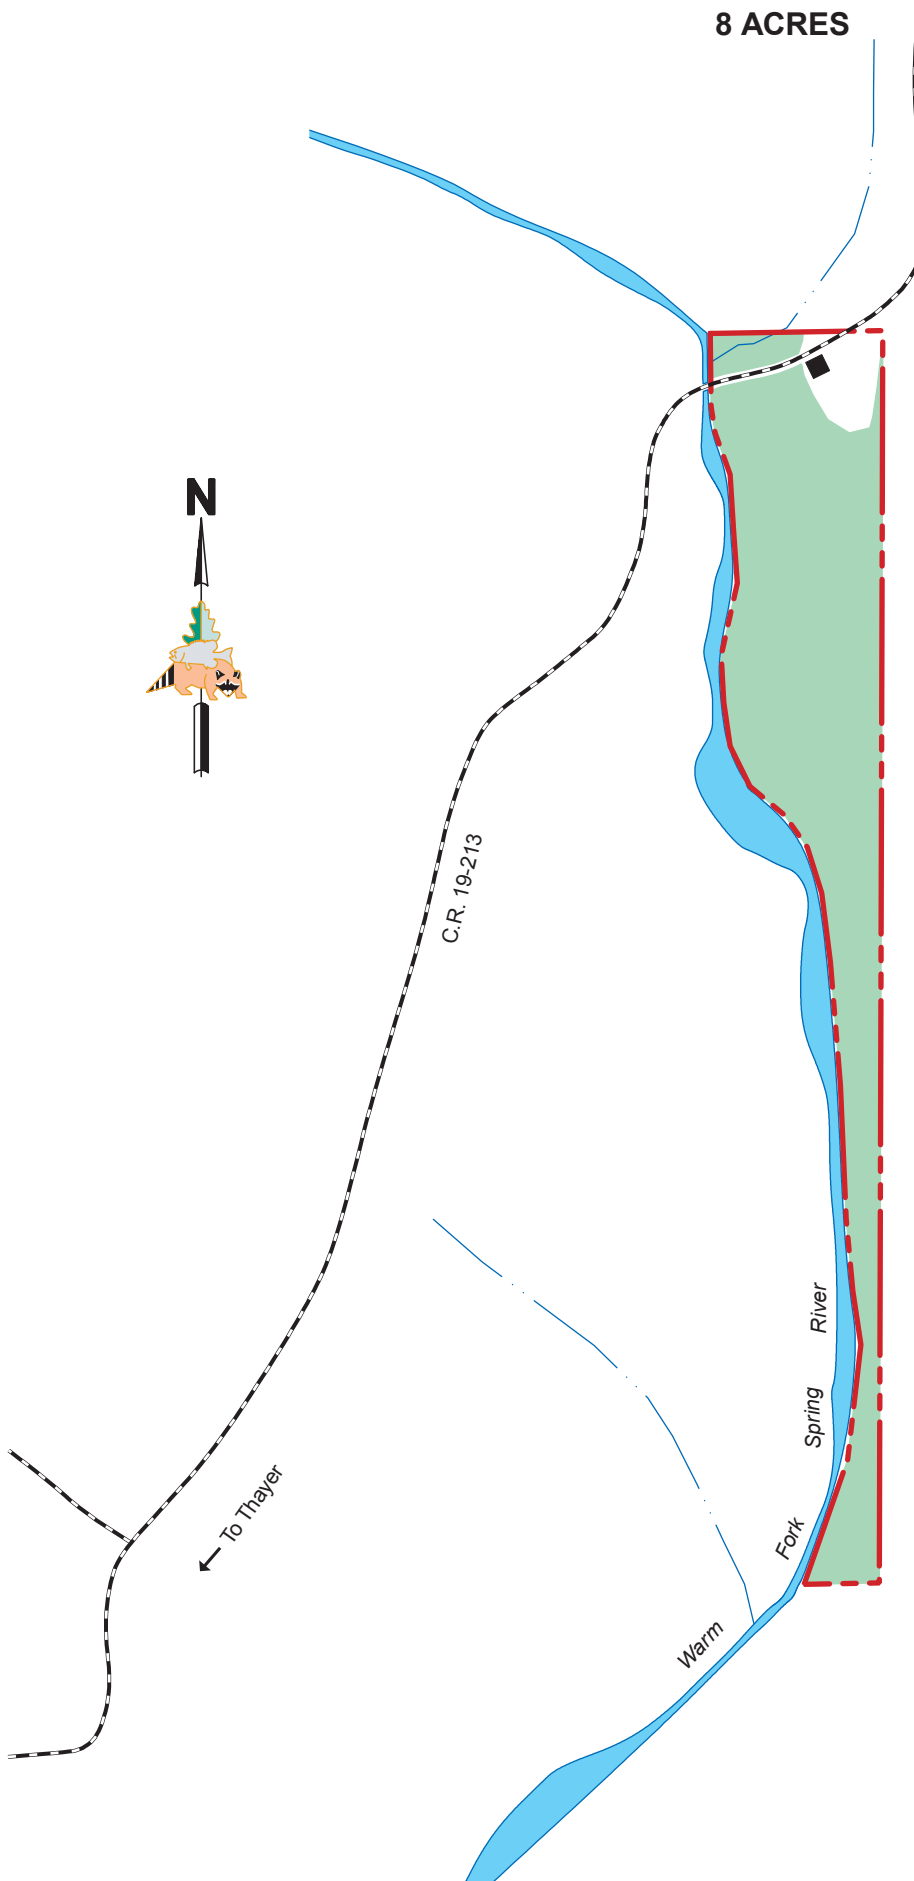

GEORGE AND VIDA MARTIN ACCESS

OREGON COUNTY
8 ACRES

LEGEND

- Boundary
- Gravel Road
- Drainage
- Parking Lot
- Forest

VICINITY MAP

SCALE