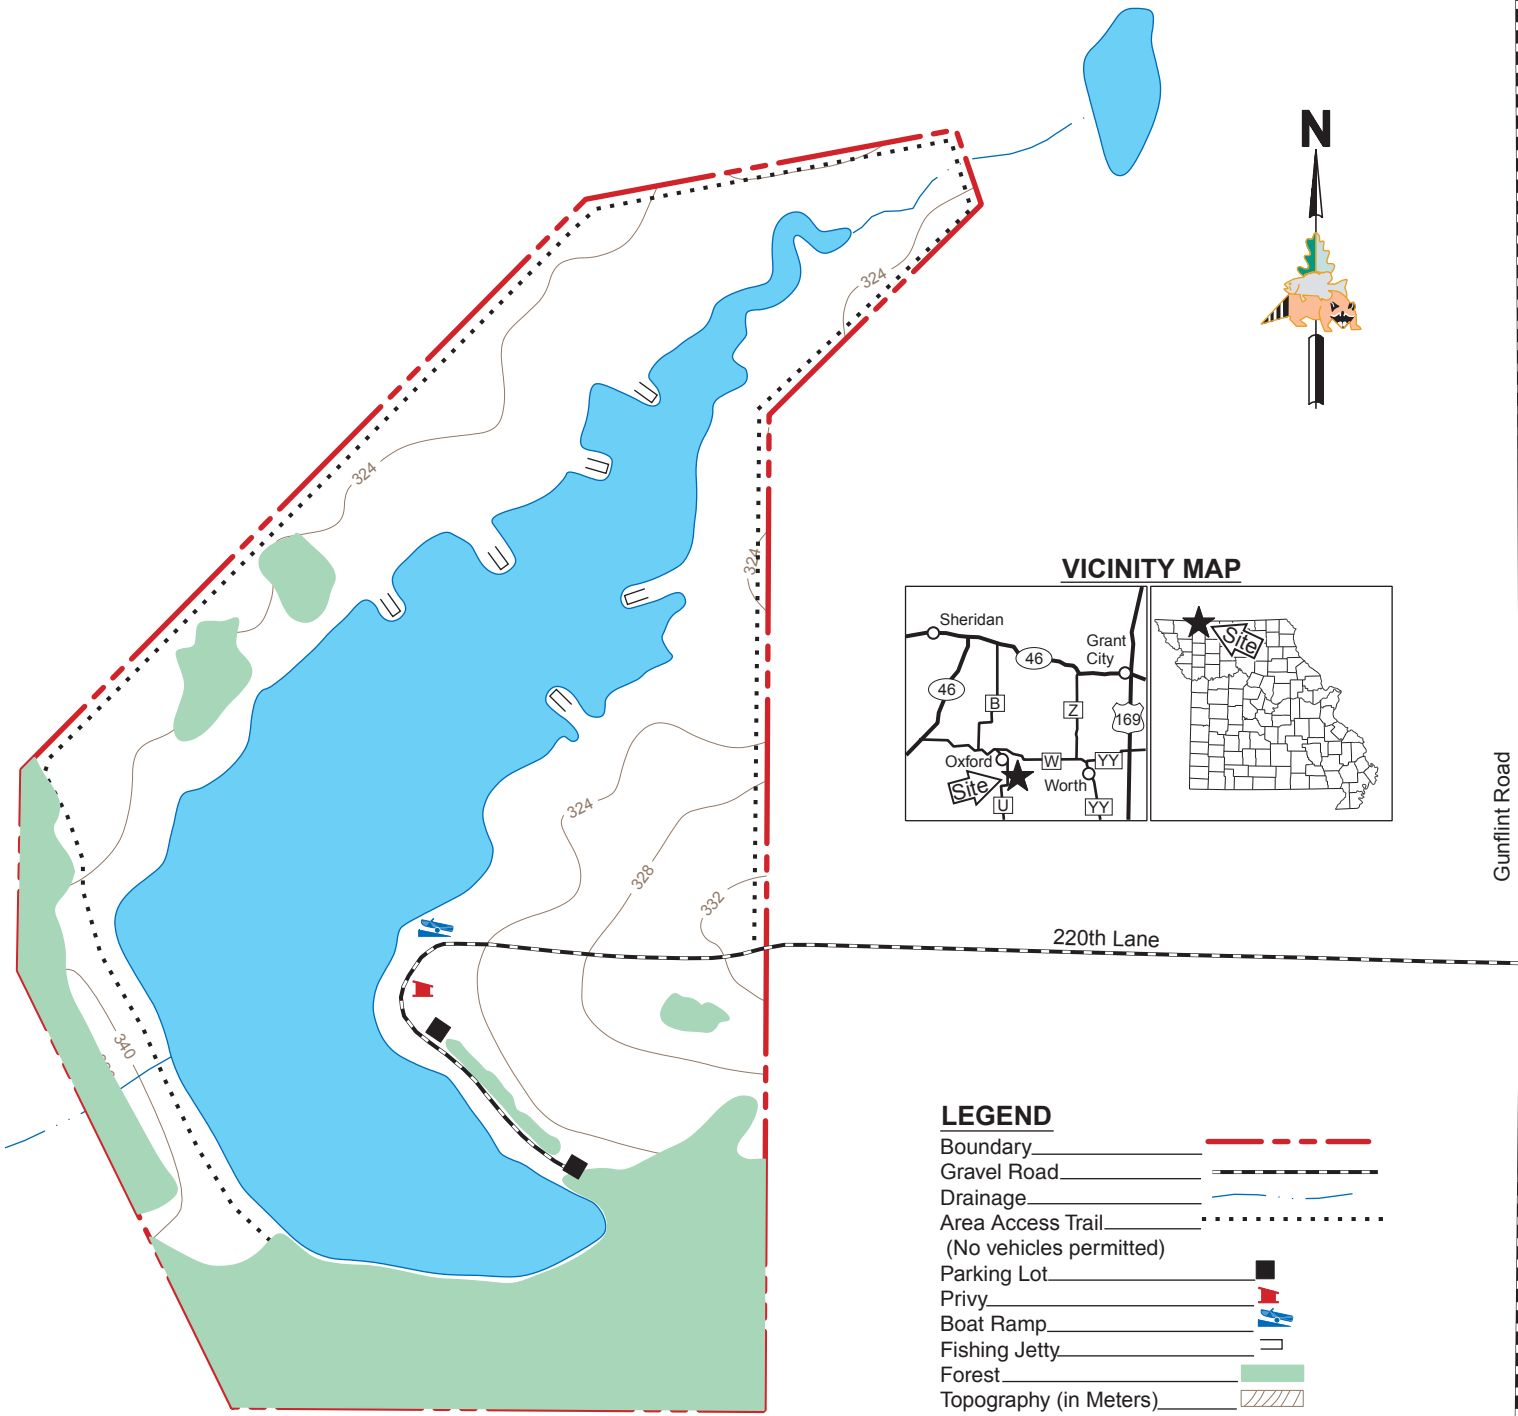

WORTH COUNTY COMMUNITY LAKE

WORTH COUNTY
57 ACRES

↑
To Rt. W

VICINITY MAP

LEGEND

- Boundary — — — — —
- Gravel Road - - - - -
- Drainage ~~~~~
- Area Access Trail · · · · ·
(No vehicles permitted)
- Parking Lot ■
- Privy ■
- Boat Ramp [Blue structure]
- Fishing Jetty [White rectangle]
- Forest [Green area]
- Topography (in Meters) [Hatched area]

SCALE

↓
To Rt. U