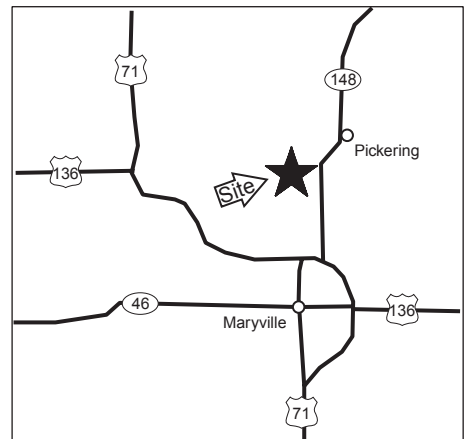

NODAWAY COUNTY COMMUNITY LAKE

NODAWAY COUNTY
320 ACRES

SCALE

LEGEND

- Boundary
- Paved Road
- Gravel Road
- Drainage
- Hiking Trail
- Parking Lot
- Pond
- Boat Ramp
- Primitive Camping Area
- Jetty
- Privy
- Forest
- Disabled Accessible
- Topography (in meters)

↑ Pickering
1 3/4 Miles

VICINITY MAP

↓ Maryville
5 1/2 Miles