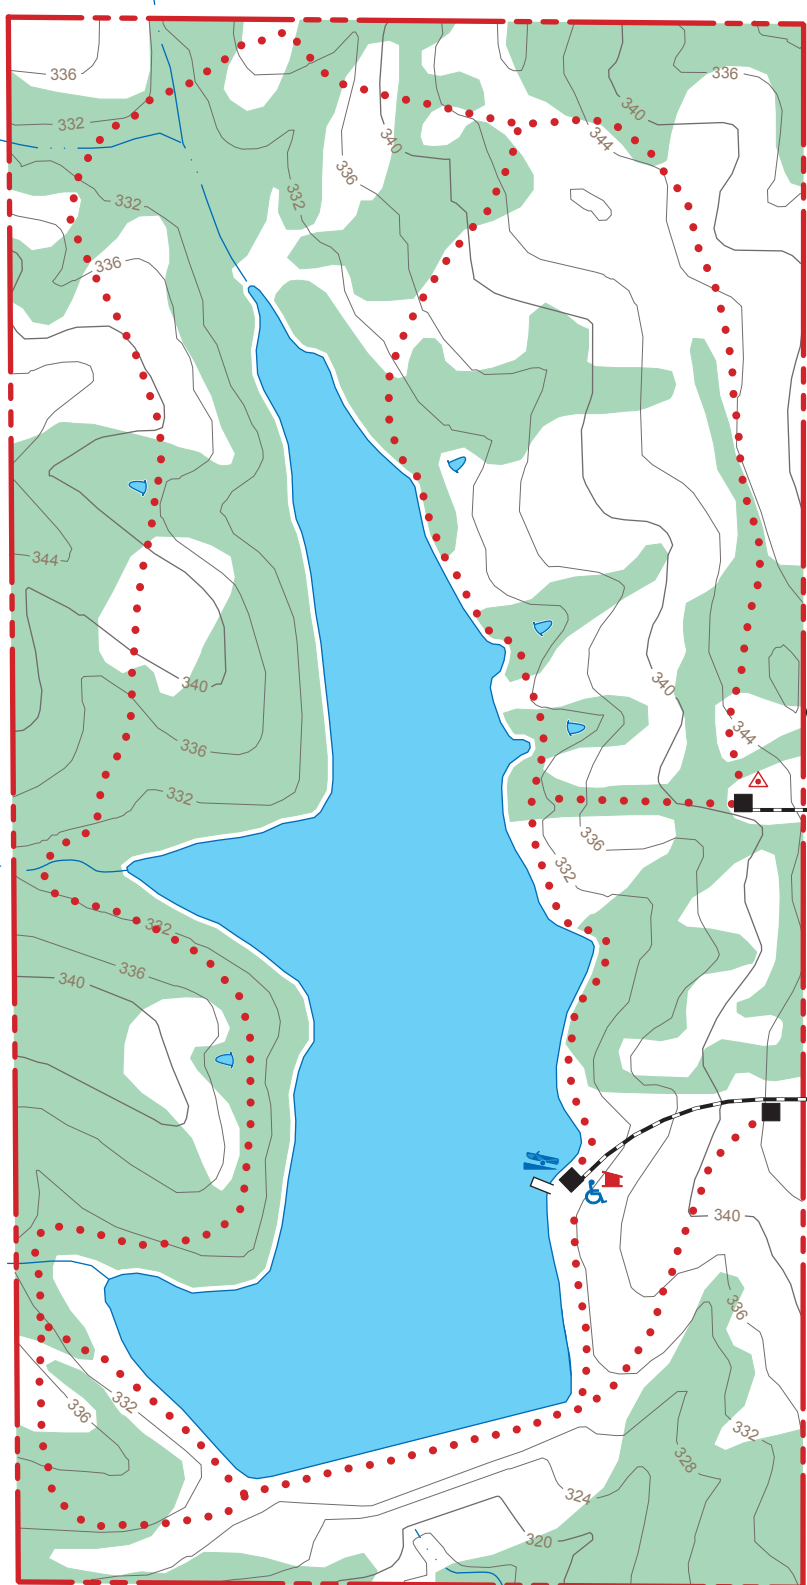

NODAWAY COUNTY COMMUNITY LAKE

NODAWAY COUNTY
320 ACRES

SCALE

LEGEND

- Boundary
- Paved Road
- Gravel Road
- Drainage
- Hiking Trail
- Parking Lot
- Pond
- Boat Ramp
- Primitive Camping Area
- Jetty
- Privy
- Forest
- Disabled Accessible
- Topography (in meters)

↑ Pickering
1 3/4 Miles

VICINITY MAP

↓ Maryville
5 1/2 Miles