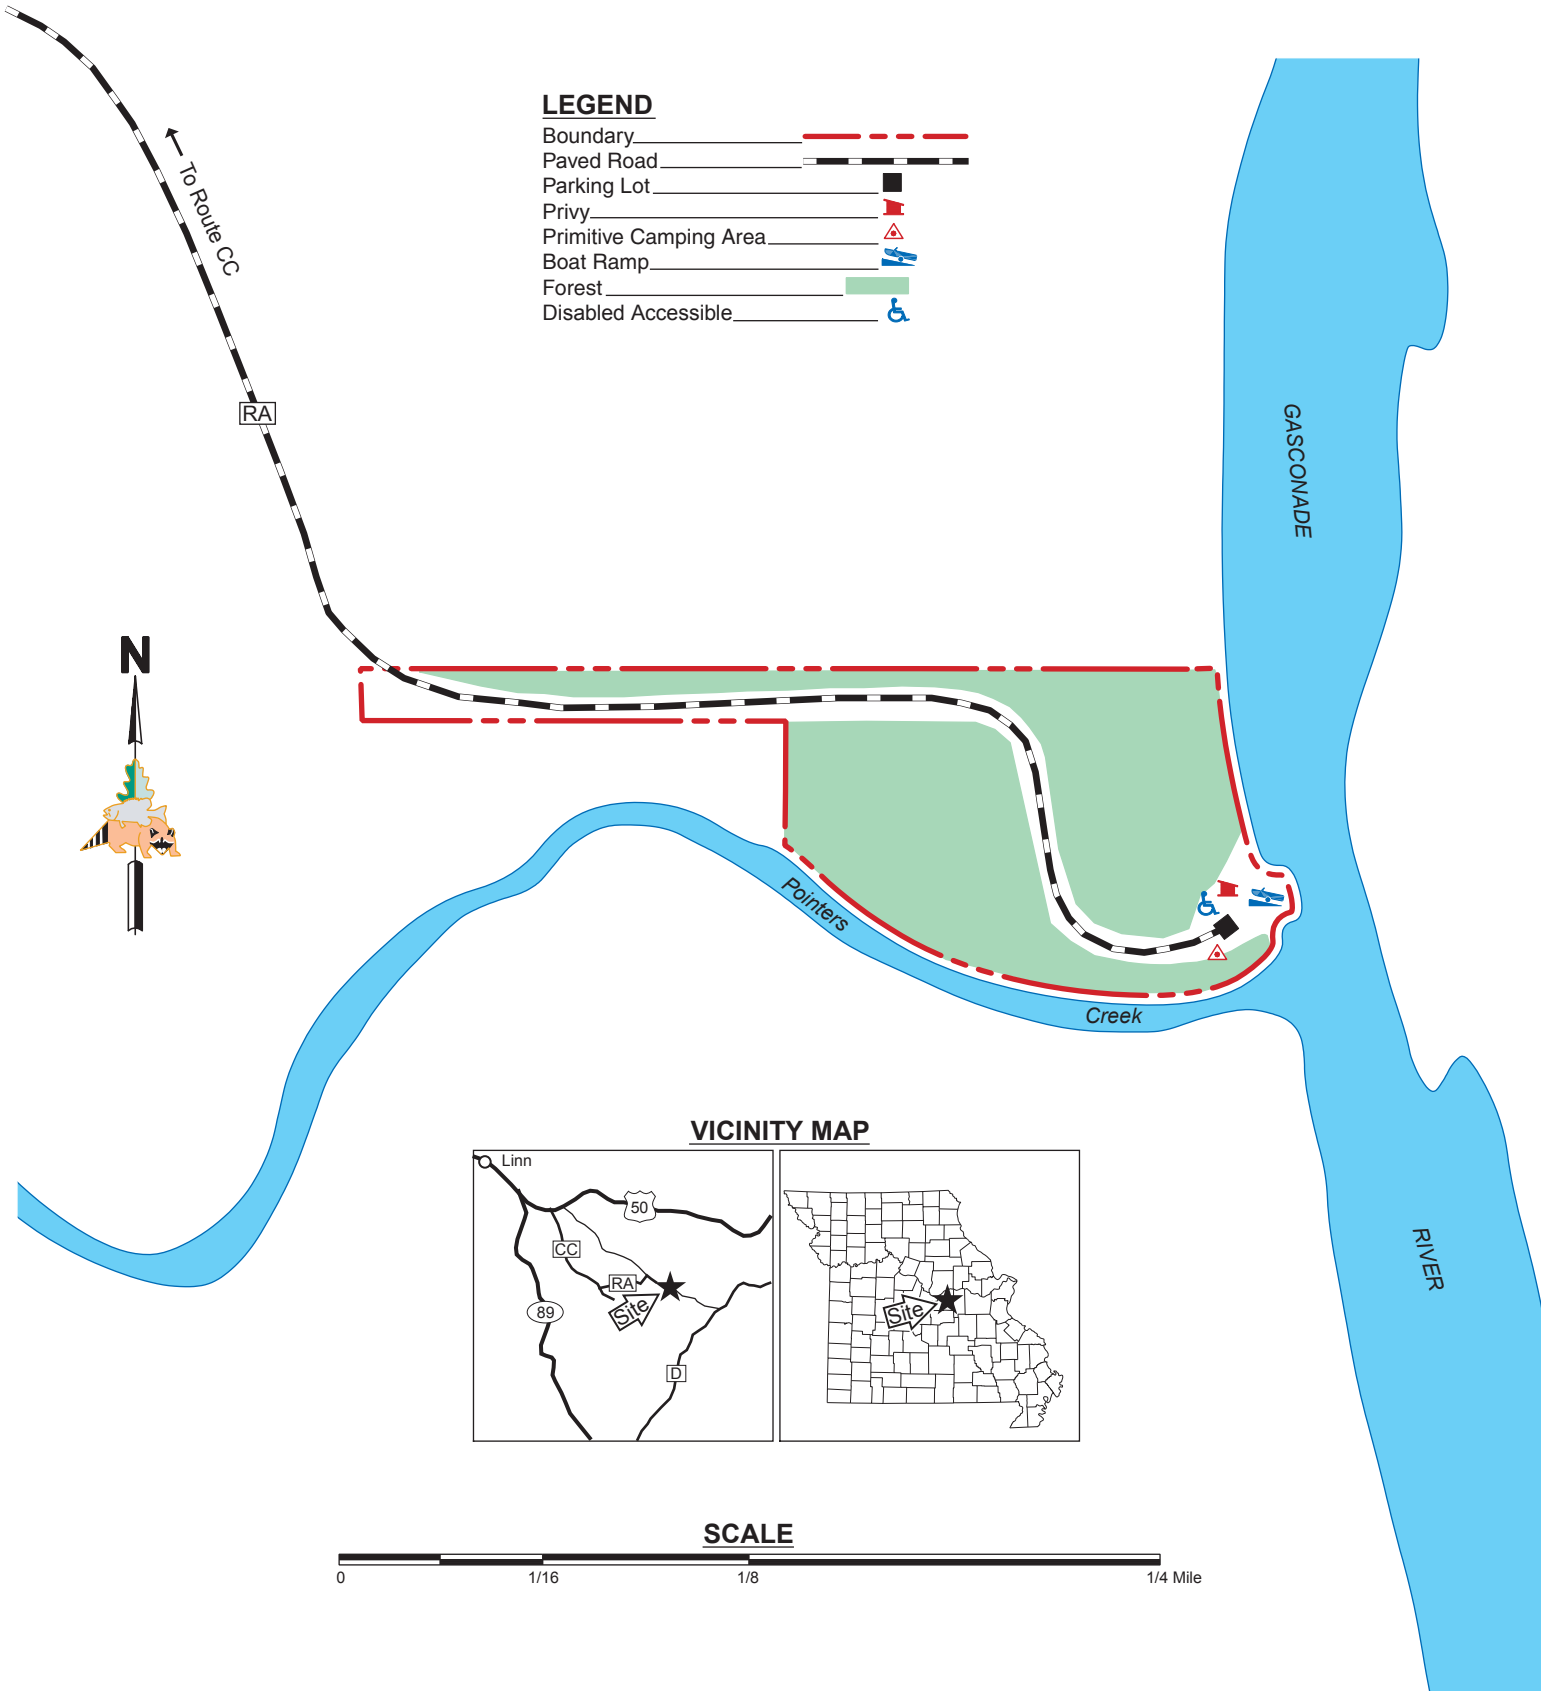

POINTERS CREEK ACCESS

OSAGE COUNTY
9 ACRES

LEGEND

- Boundary
- Paved Road
- Parking Lot
- Privy
- Primitive Camping Area
- Boat Ramp
- Forest
- Disabled Accessible

VICINITY MAP

SCALE