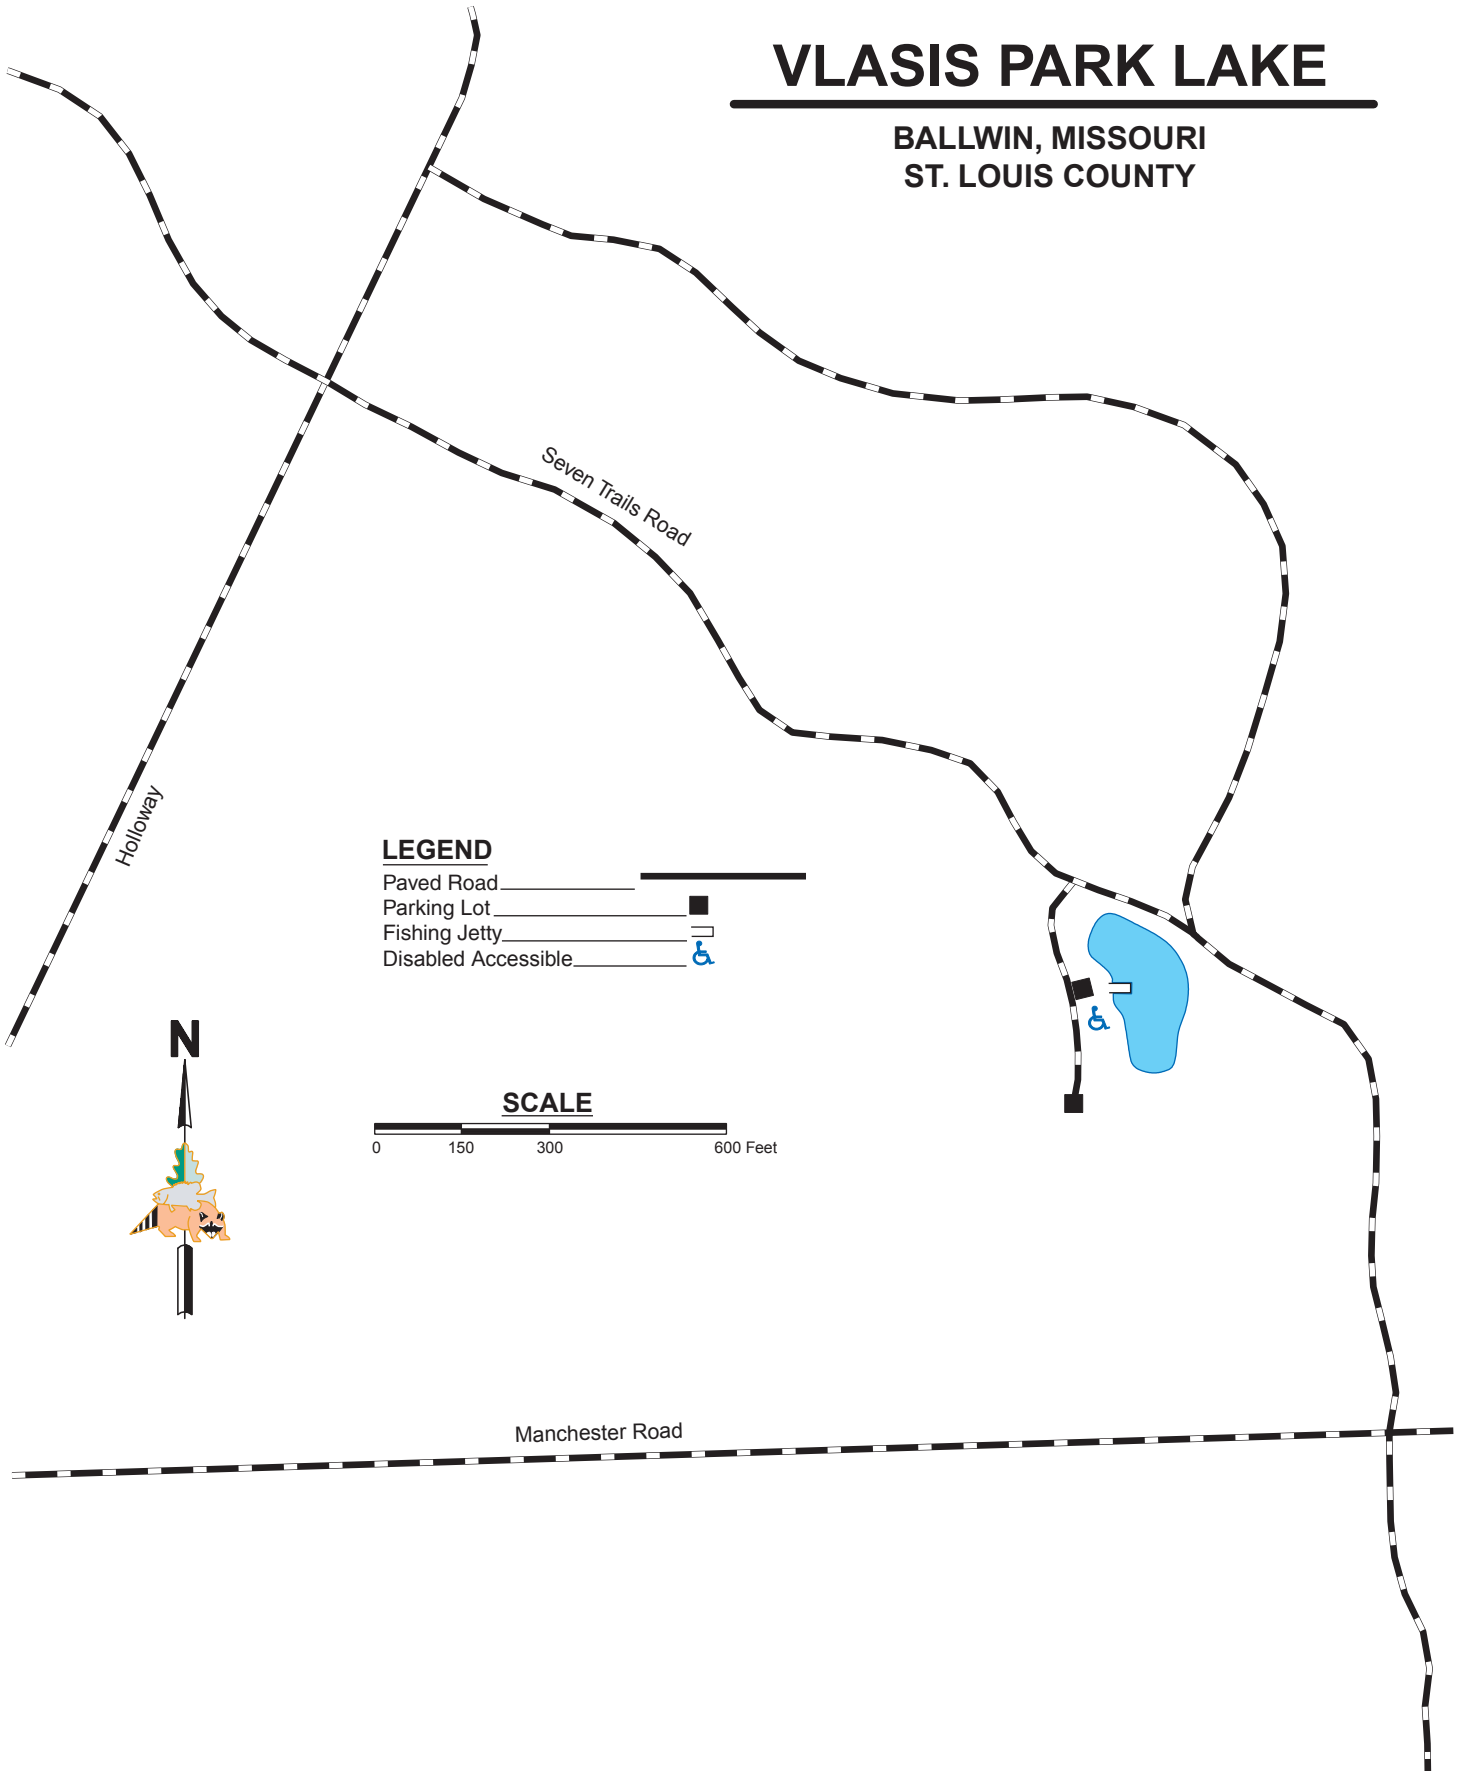

VLASIS PARK LAKE

BALLWIN, MISSOURI
ST. LOUIS COUNTY

LEGEND

- Paved Road 
- Parking Lot 
- Fishing Jetty 
- Disabled Accessible 

SCALE