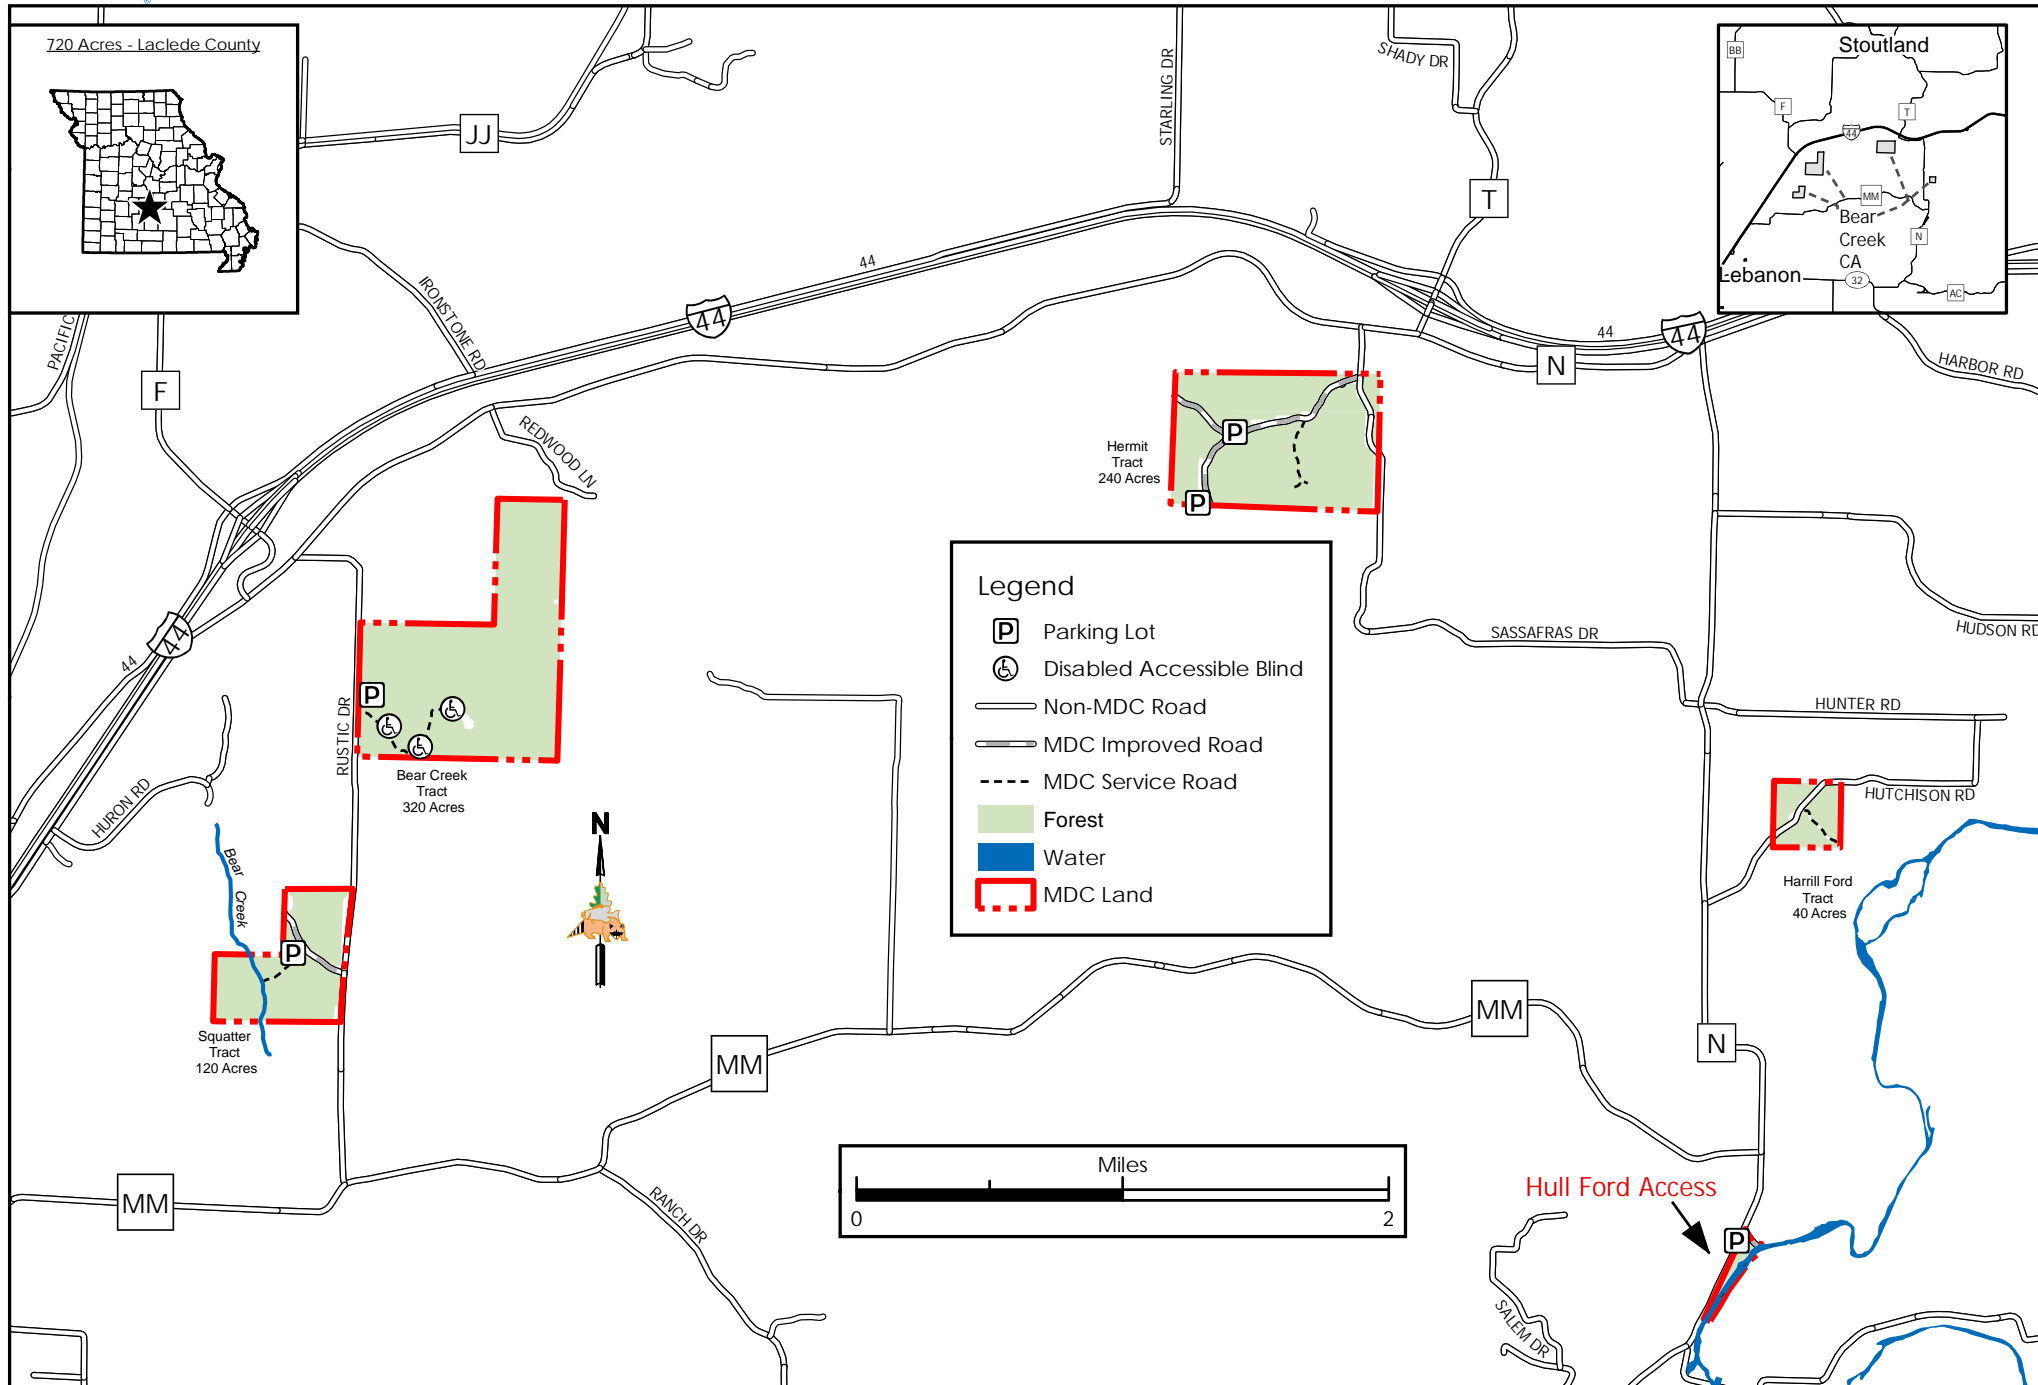

Bear Creek CA

Conservation Commission of the State of Missouri ©

Last Updated - 11/8/2024

MAP DISCLAIMER: Although all data in this map have been compiled by the Missouri Department of Conservation, no warranty, expressed or implied, is made by the department as to the accuracy of the data and related materials. The act of distribution shall not constitute any such warranty, and no responsibility is assumed by the department in the use of these data or related materials.