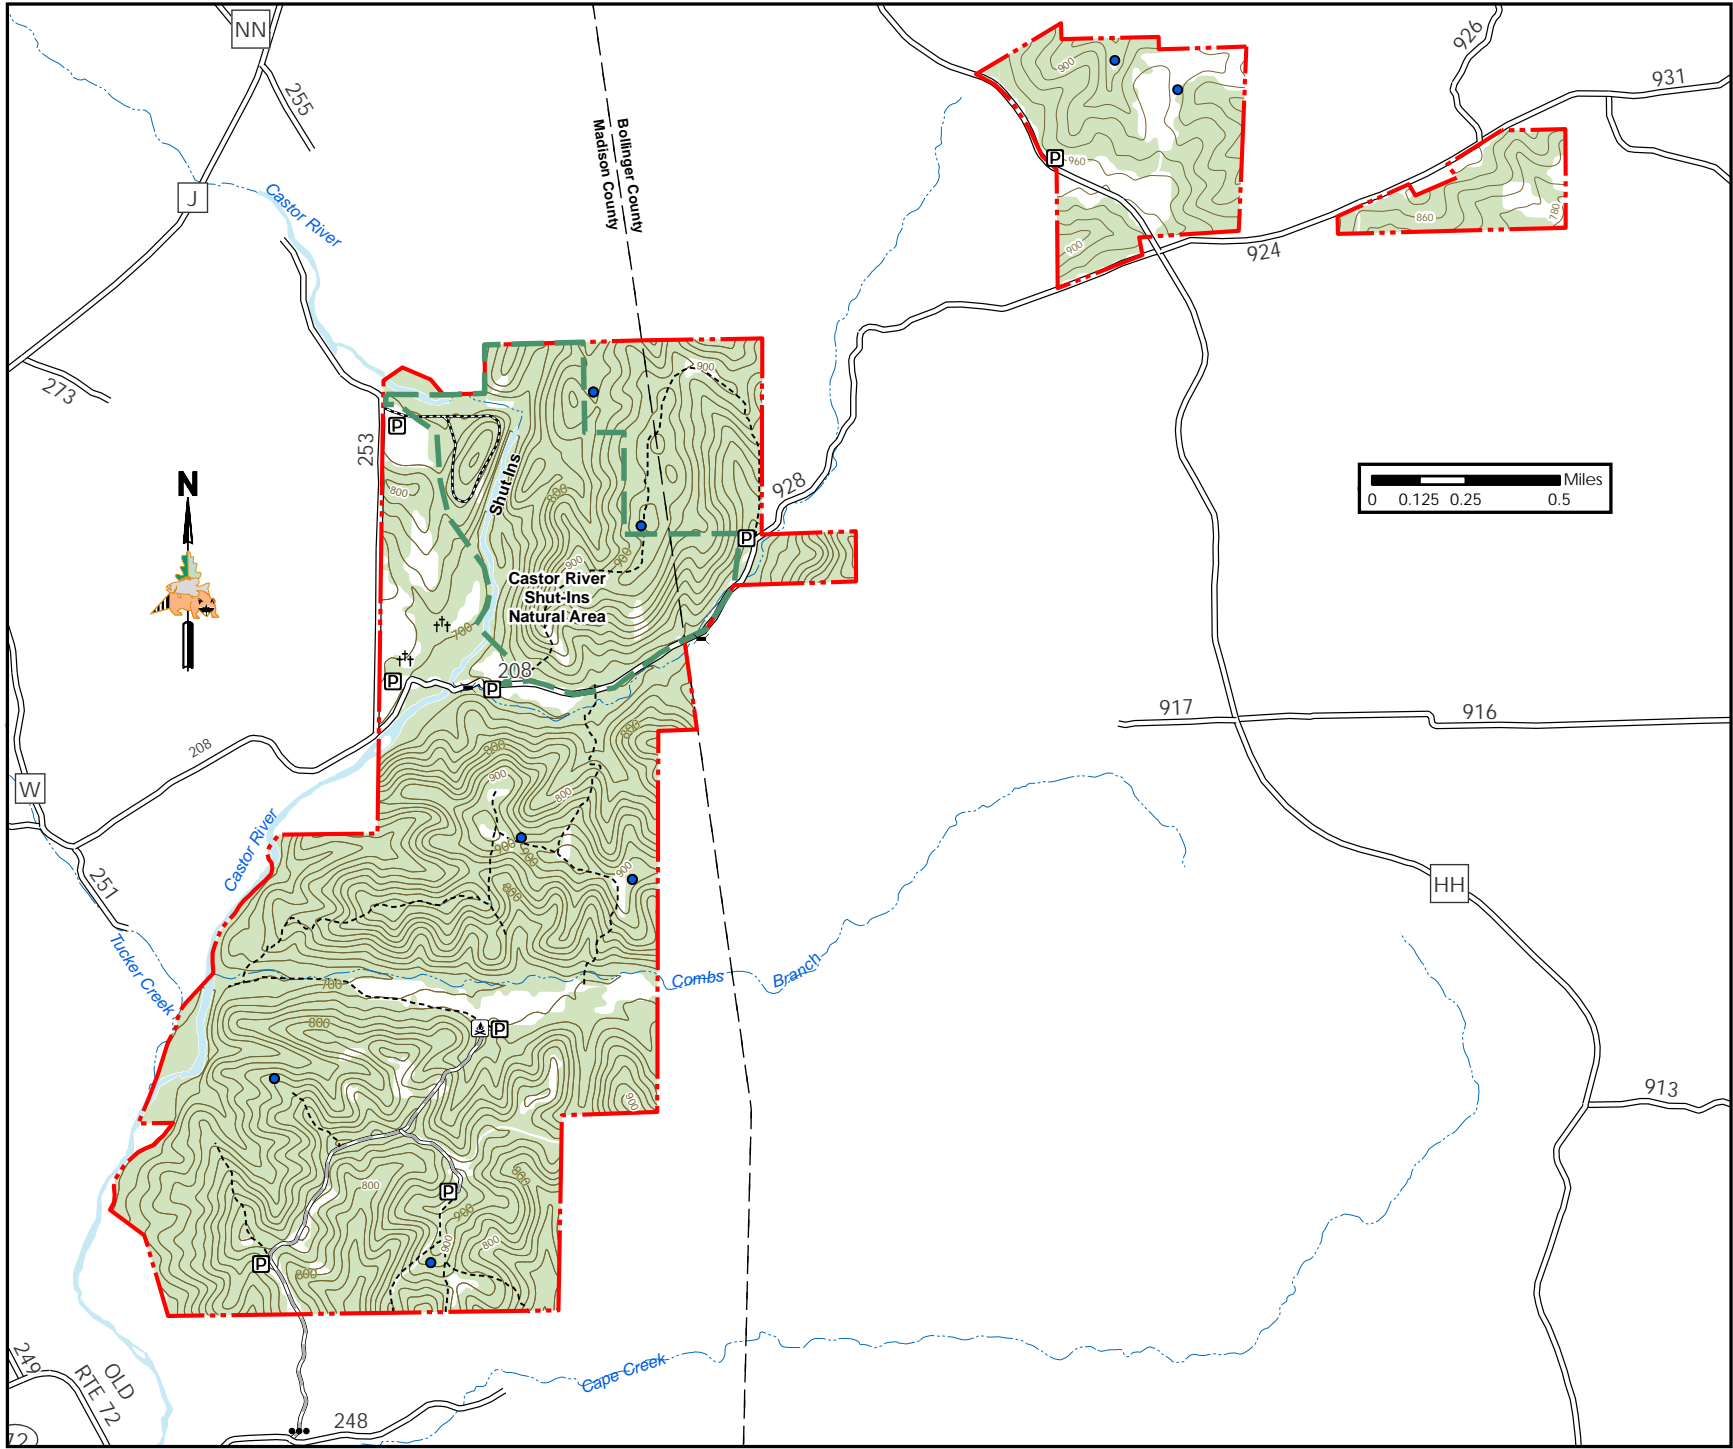

Amidon Memorial Conservation Area

Conservation Commission of the State of Missouri ©
1878 Acres - Bollinger/Madison Counties- Last Updated - 8/5/2024

Legend

- Cemetery
- Wildlife Water Hole
- Deep Ford
- Parking Lot
- Primitive Camping
- Non-MDC Road
- MDC Improved Road
- MDC Service Road
- Stream
- Hiking Trail
- Elevation Contour, 20'
- Water
- Forest
- Natural Area
- MDC Land