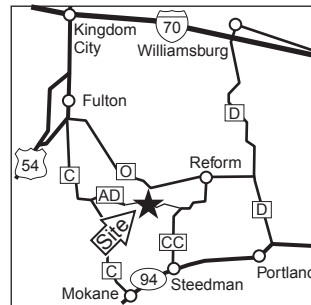

# HAMS PRAIRIE ACCESS

CALLAWAY COUNTY  
28 ACRES

## SCALE

## VICINITY MAP

## LEGEND

- Boundary
- Gravel Road
- Parking Lot
- Forest
- Topography