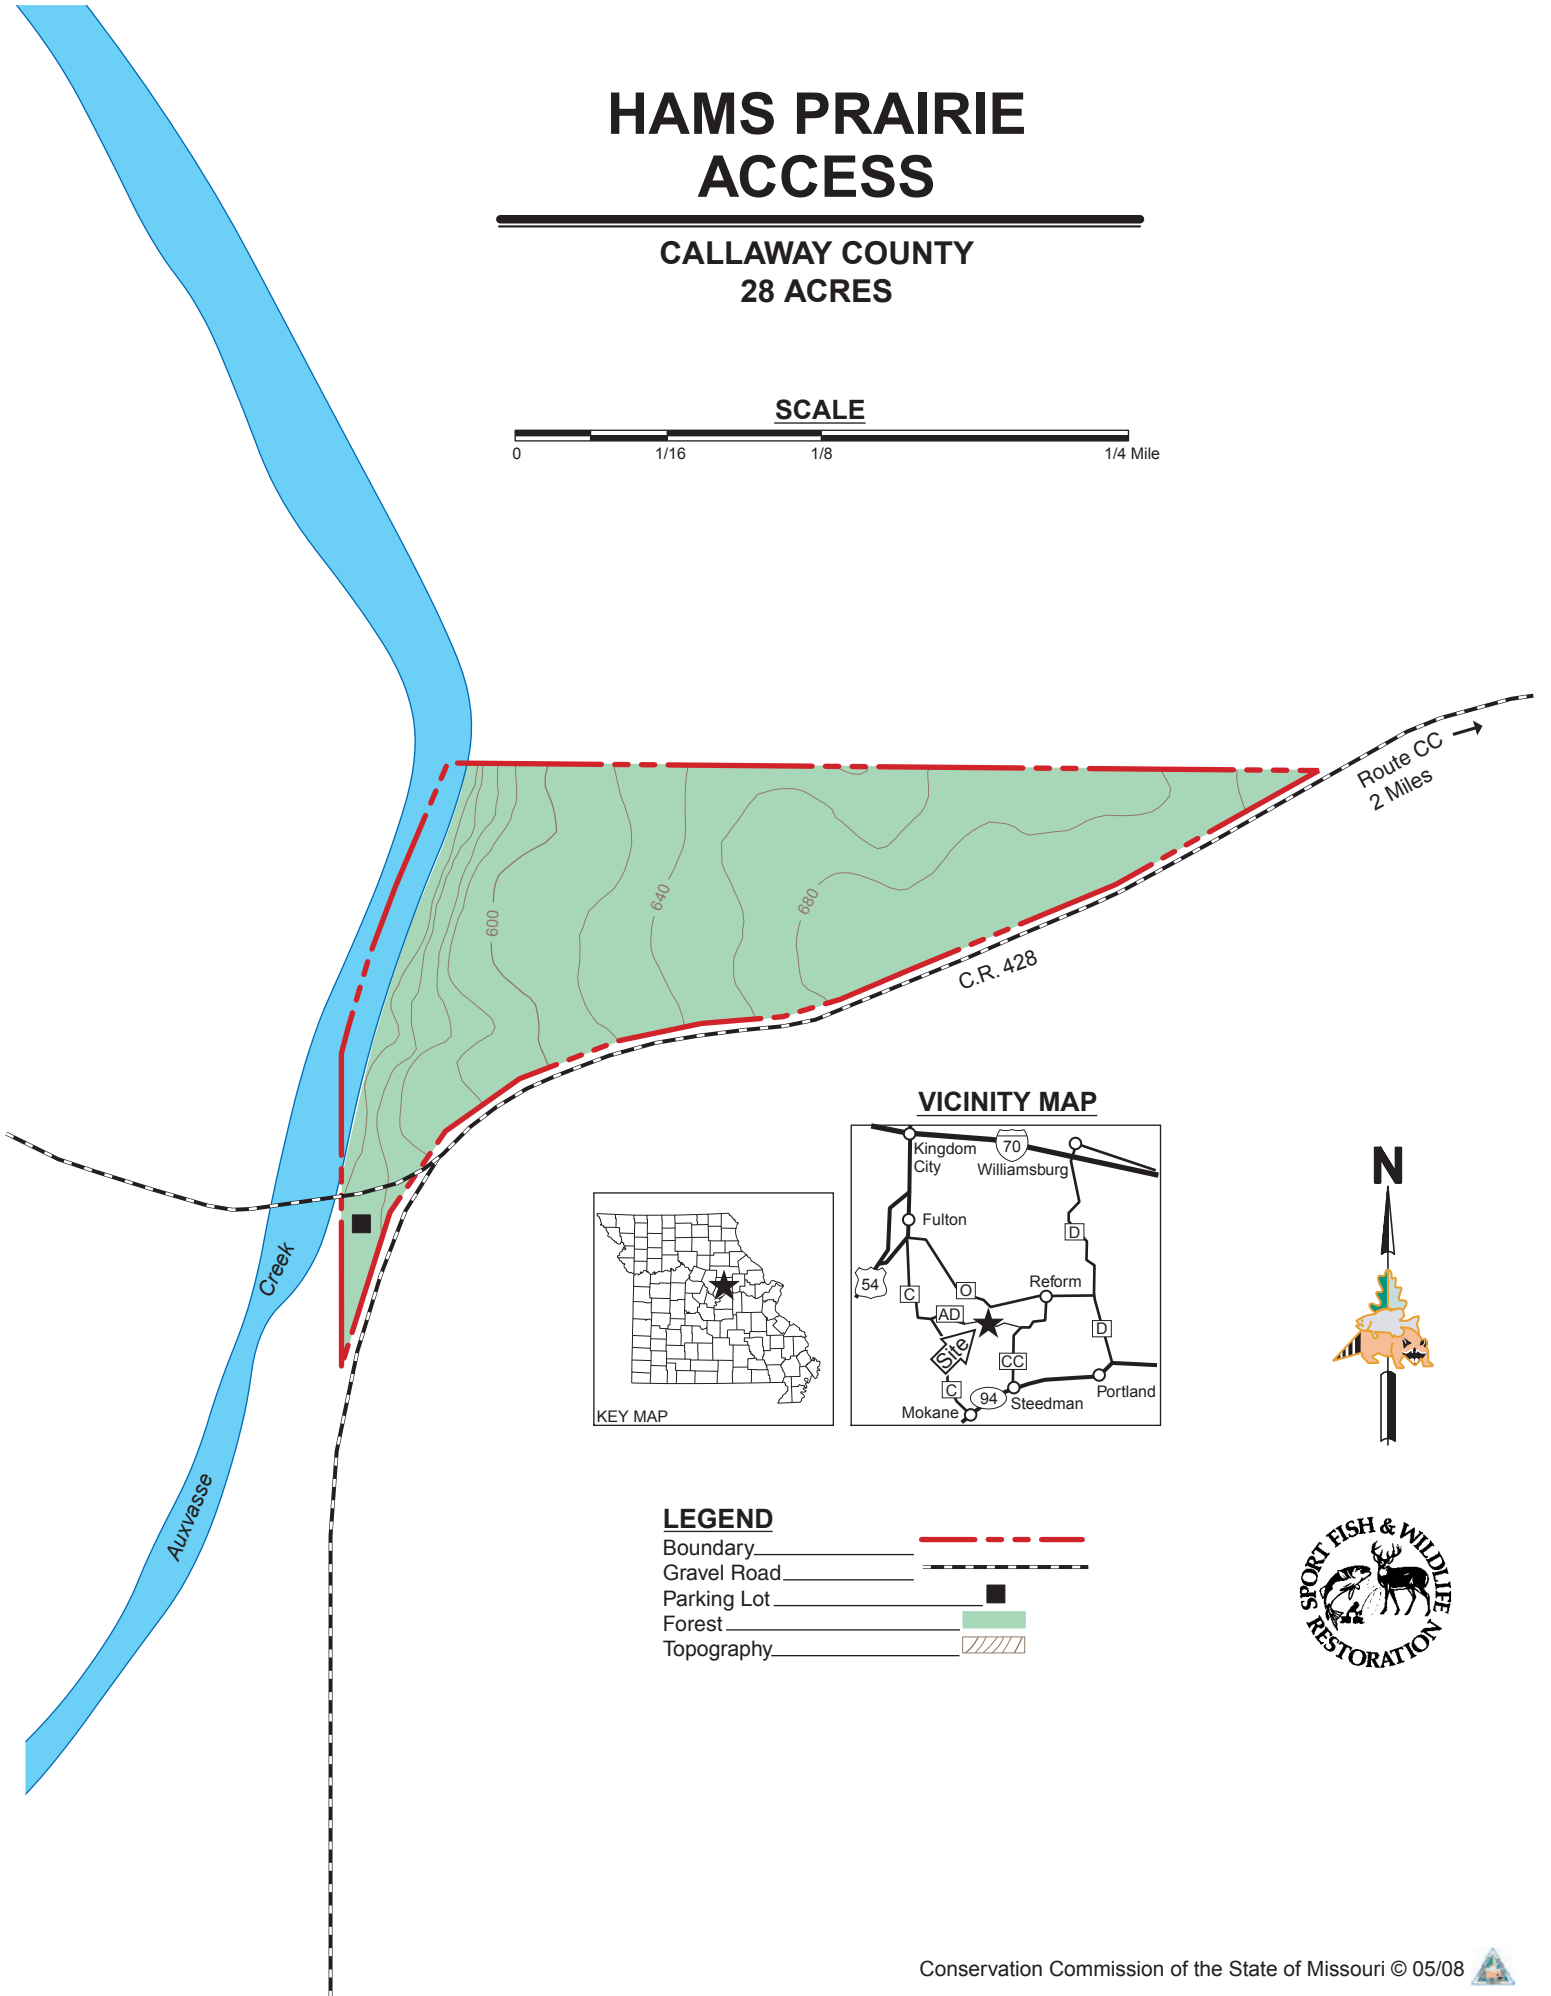

# HAMS PRAIRIE ACCESS

CALLAWAY COUNTY  
28 ACRES

## SCALE

## VICINITY MAP

## LEGEND

- Boundary
- Gravel Road
- Parking Lot
- Forest
- Topography