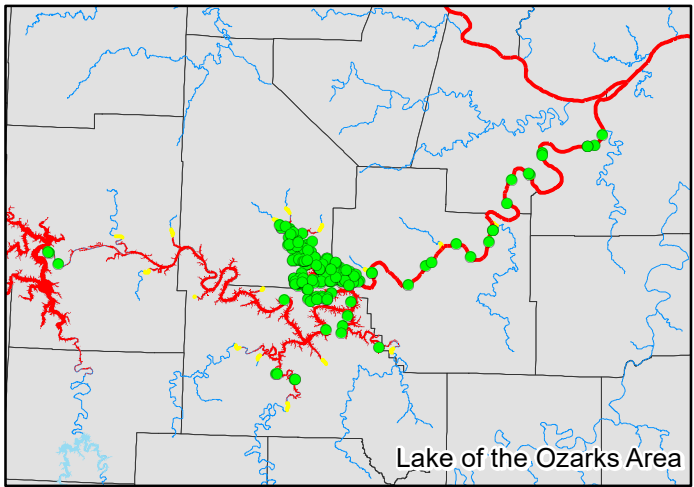

ZEBRA MUSSEL DISTRIBUTION IN MISSOURI

*Contact Steve McMurray at 573-815-7902, ext 2925 for additional information