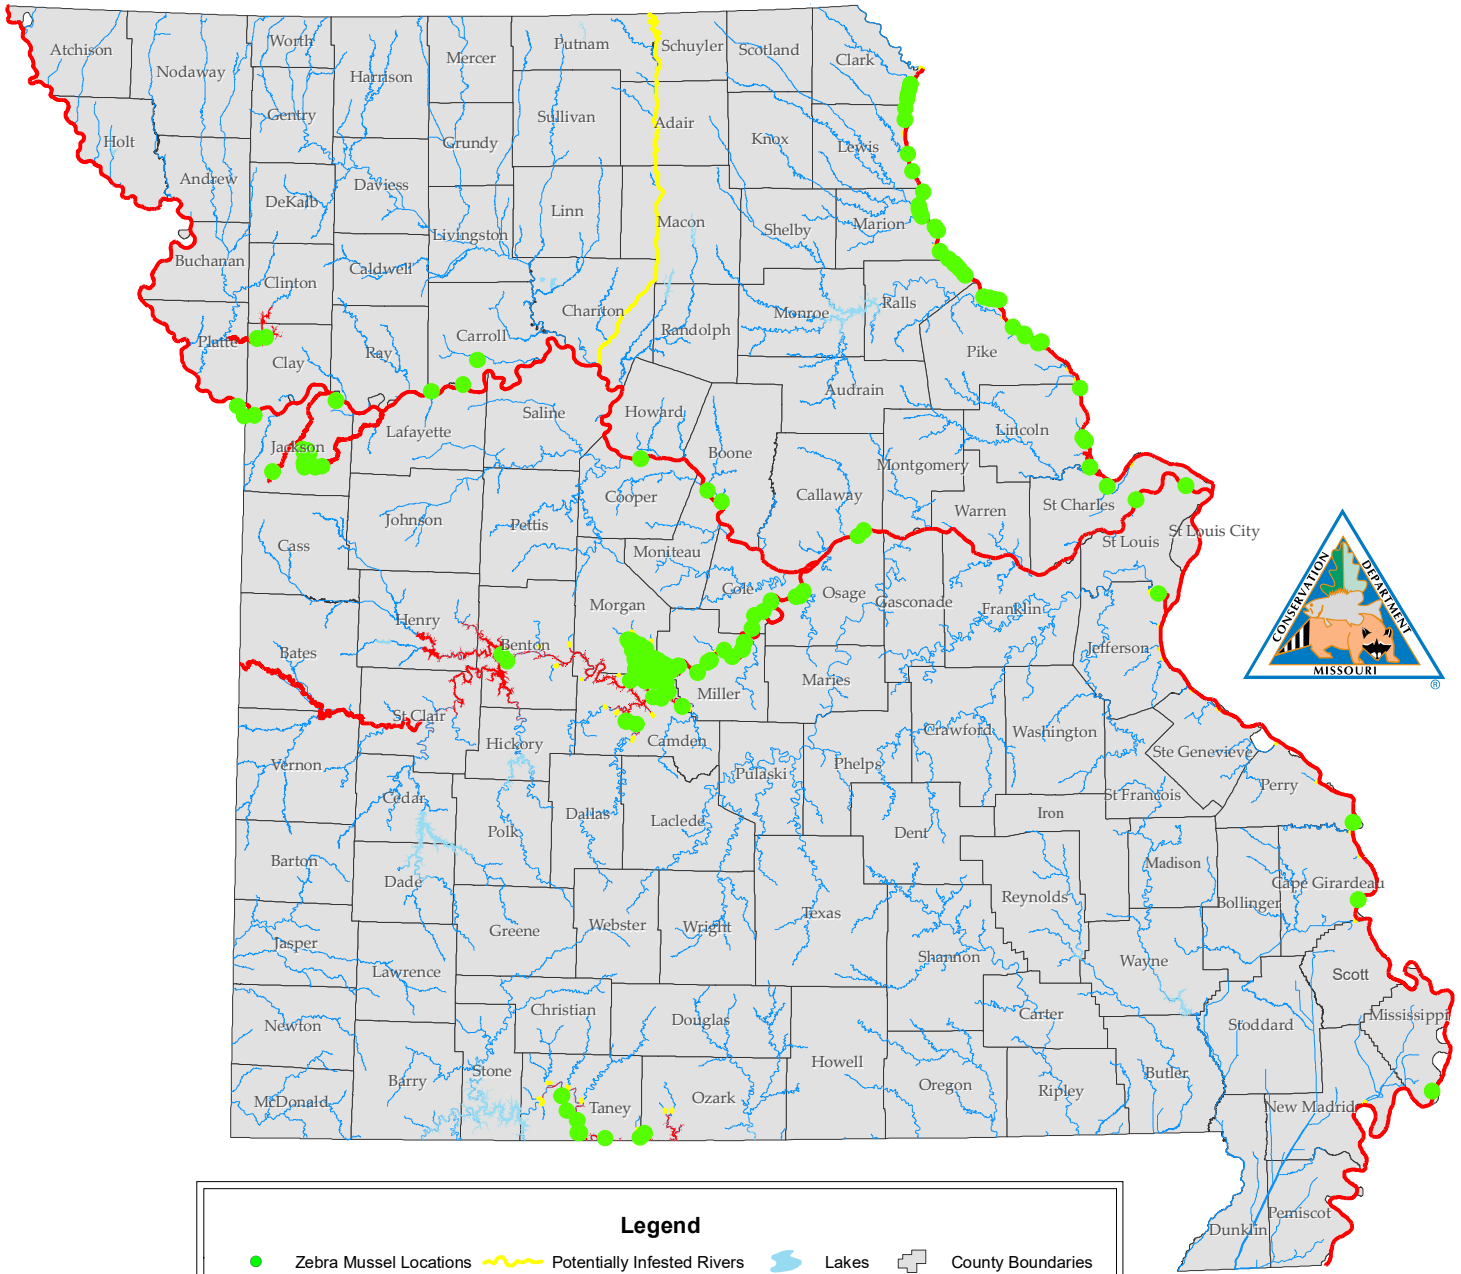

ZEBRA MUSSEL DISTRIBUTION IN MISSOURI

*Contact Steve McMurray at 573-815-7902, ext 2925 for additional information