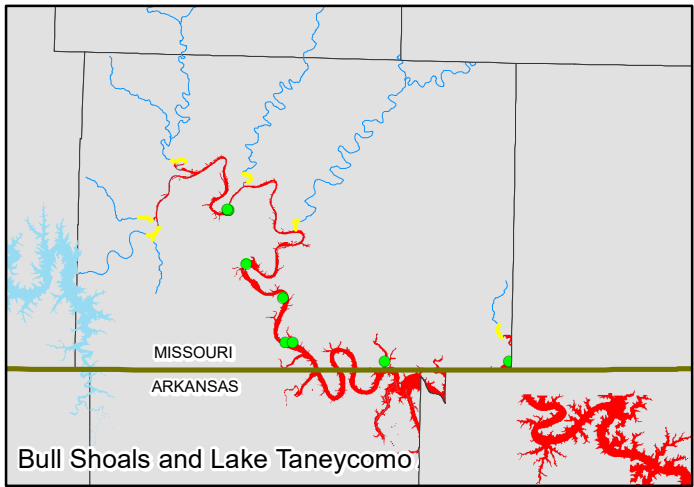

ZEBRA MUSSEL DISTRIBUTION IN MISSOURI

*Contact Steve McMurray at 573-815-7902, ext 2925 for additional information