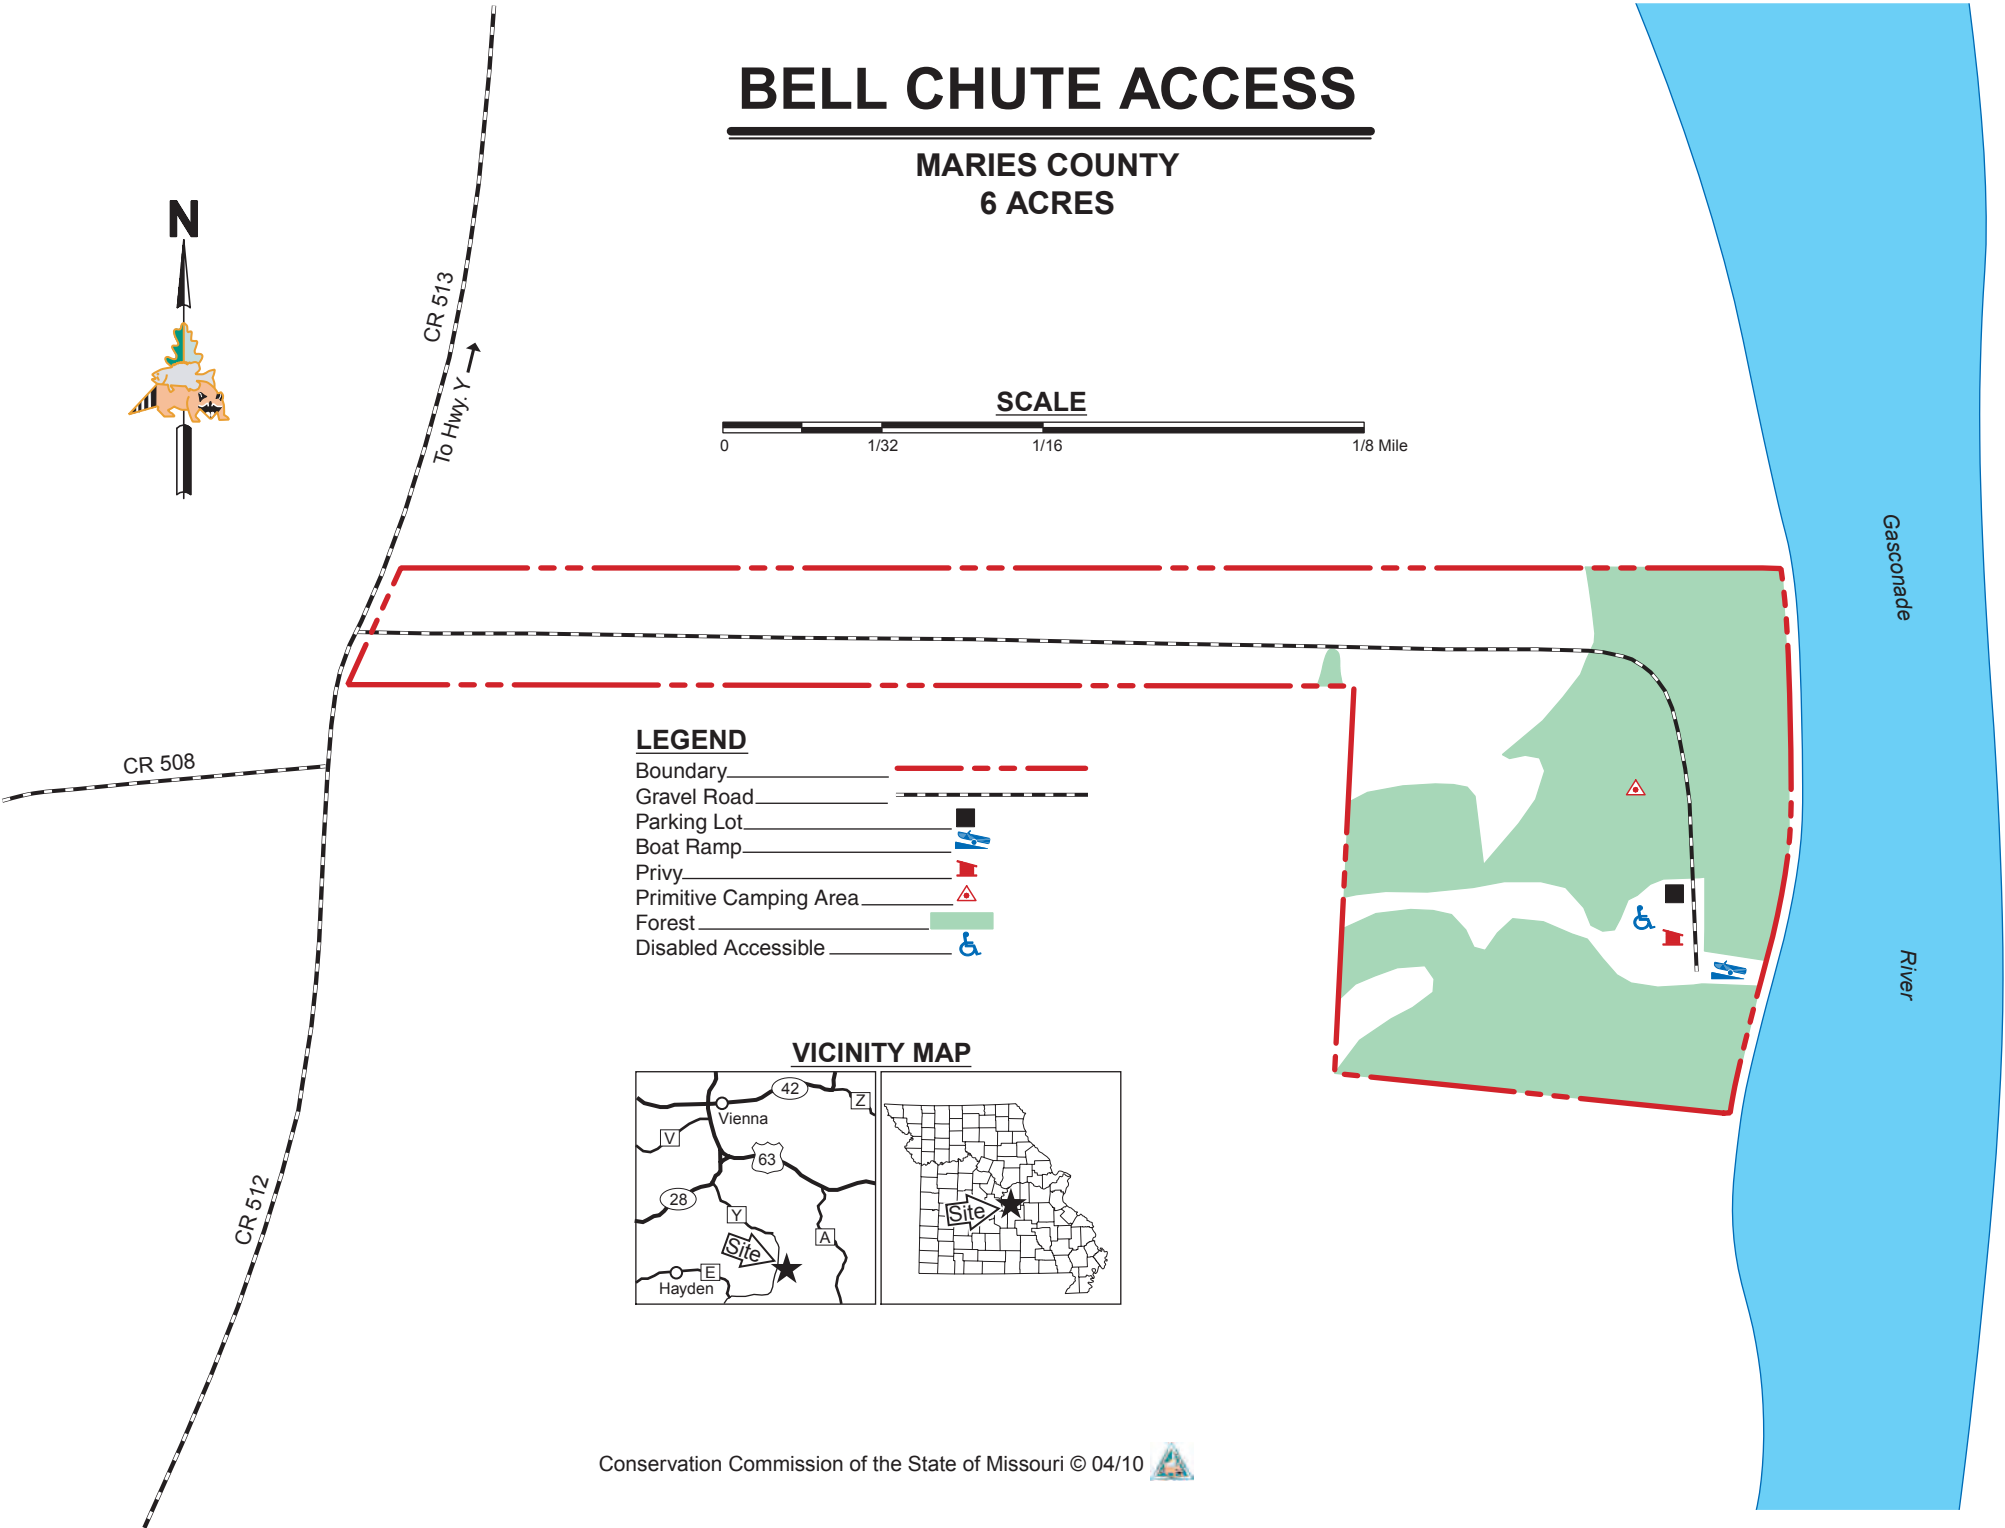

BELL CHUTE ACCESS

MARIES COUNTY
6 ACRES

LEGEND

- Boundary
- Gravel Road
- Parking Lot
- Boat Ramp
- Privy
- Primitive Camping Area
- Forest
- Disabled Accessible

VICINITY MAP