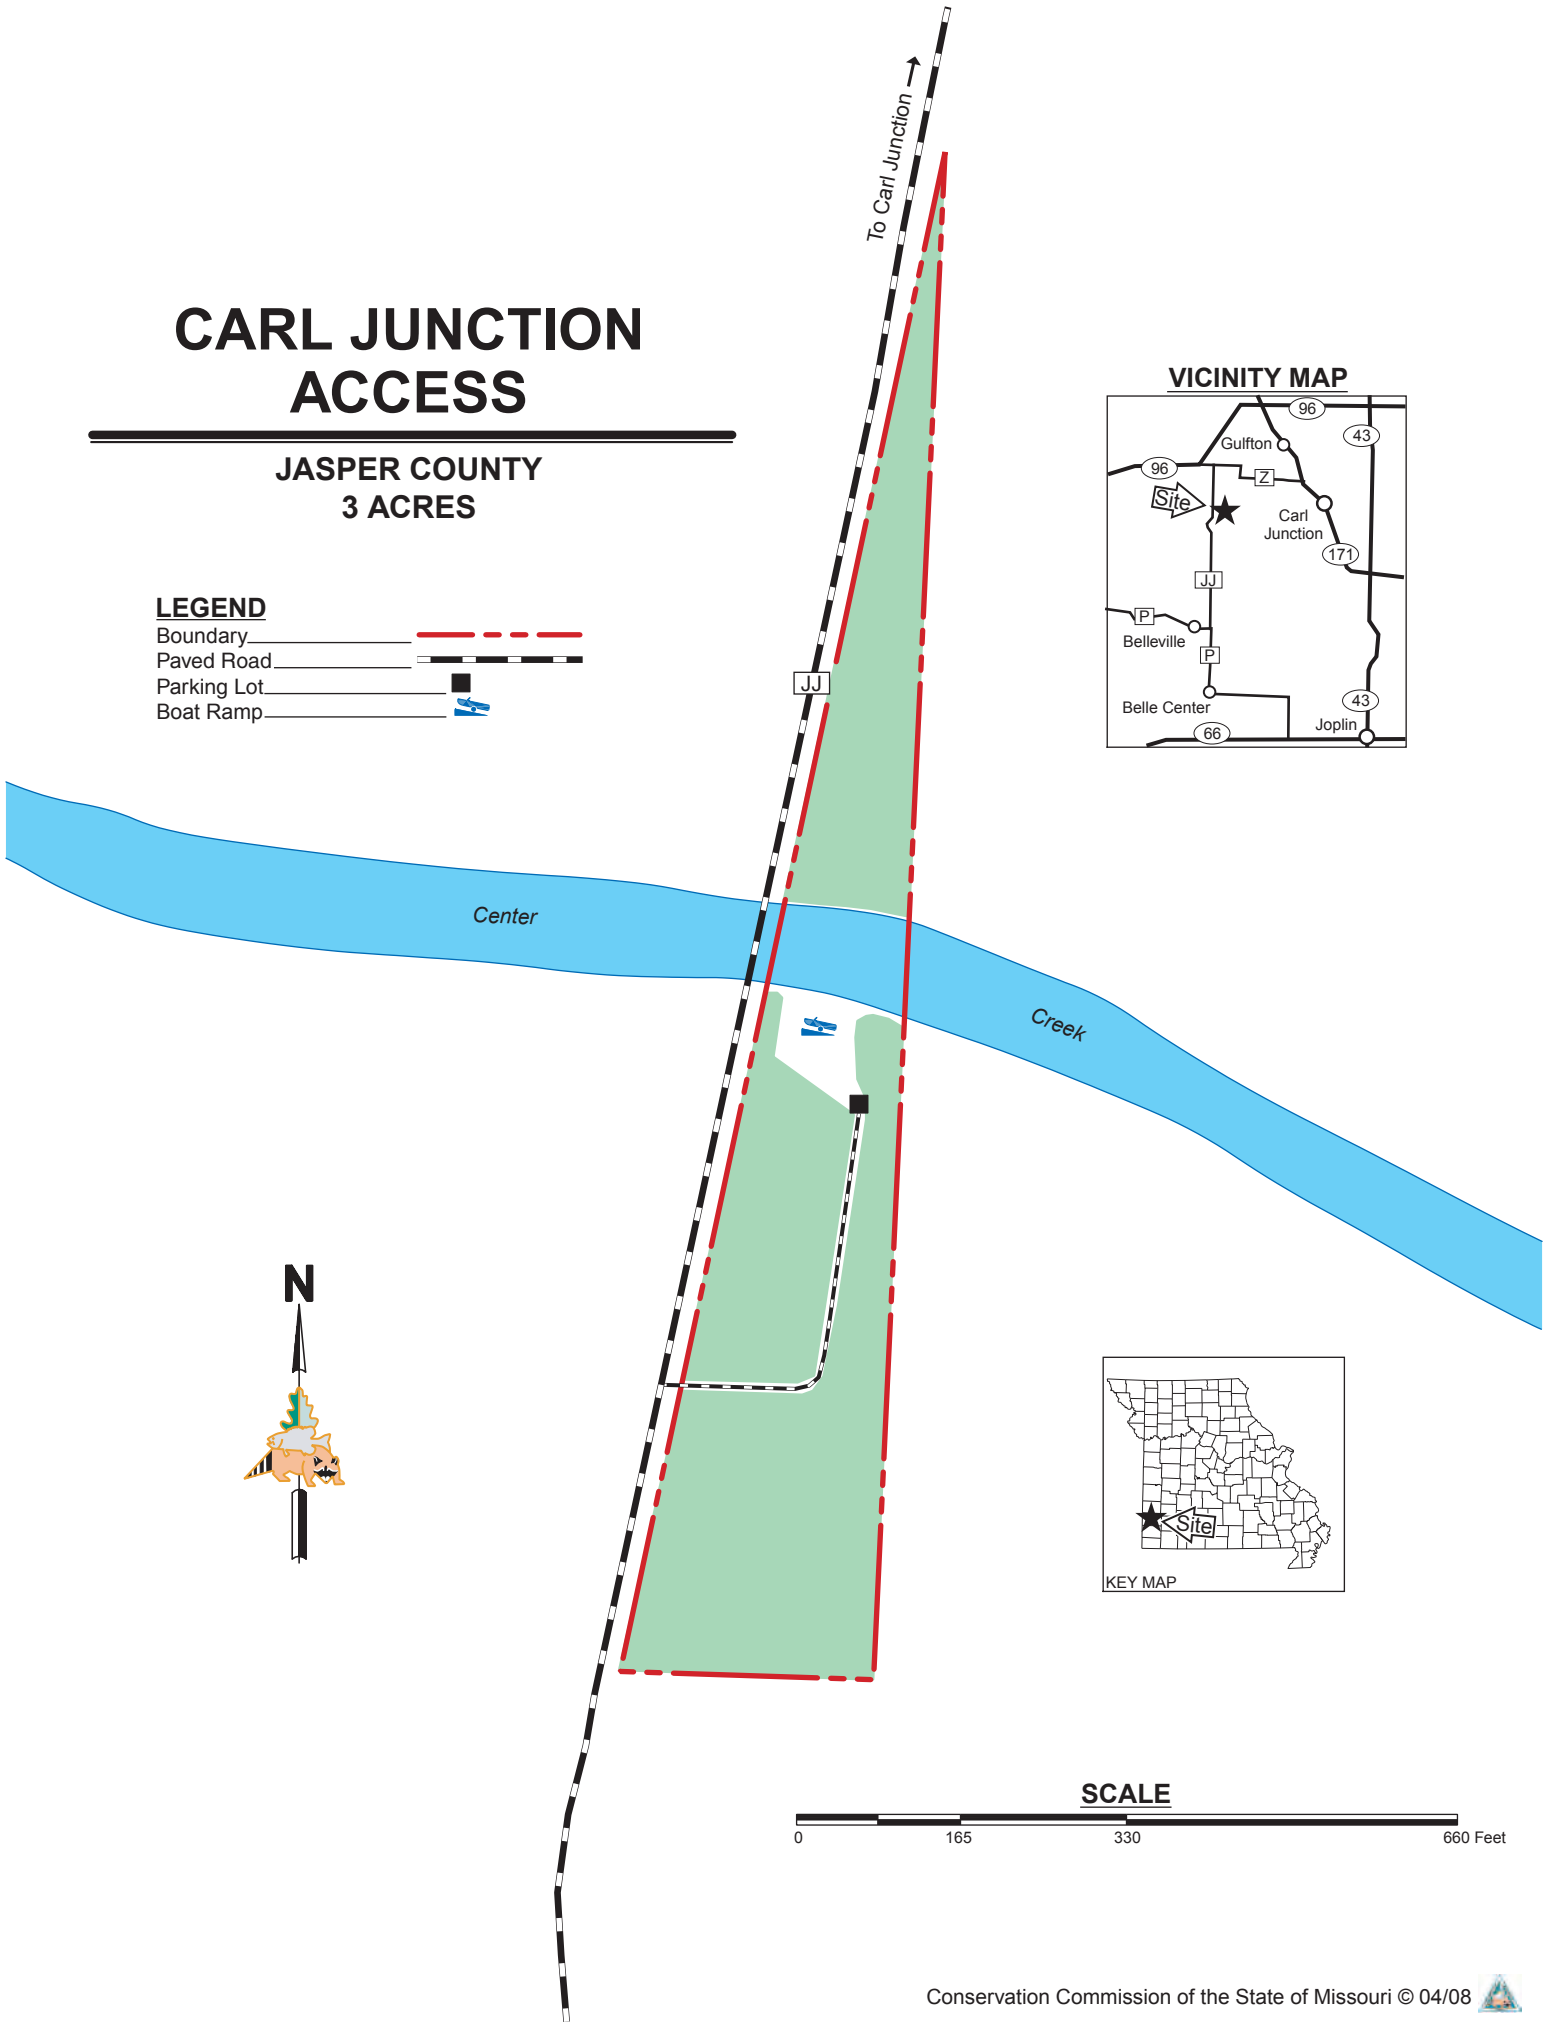

CARL JUNCTION ACCESS

JASPER COUNTY
3 ACRES

LEGEND

- Boundary 
- Paved Road 
- Parking Lot 
- Boat Ramp 

VICINITY MAP

SCALE