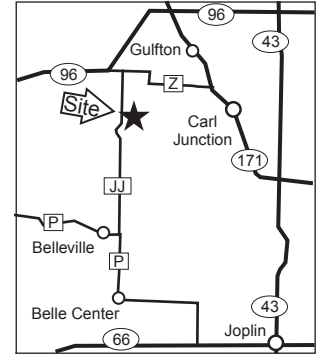

CARL JUNCTION ACCESS

JASPER COUNTY
3 ACRES

LEGEND

- Boundary 
- Paved Road 
- Parking Lot 
- Boat Ramp 

VICINITY MAP

SCALE