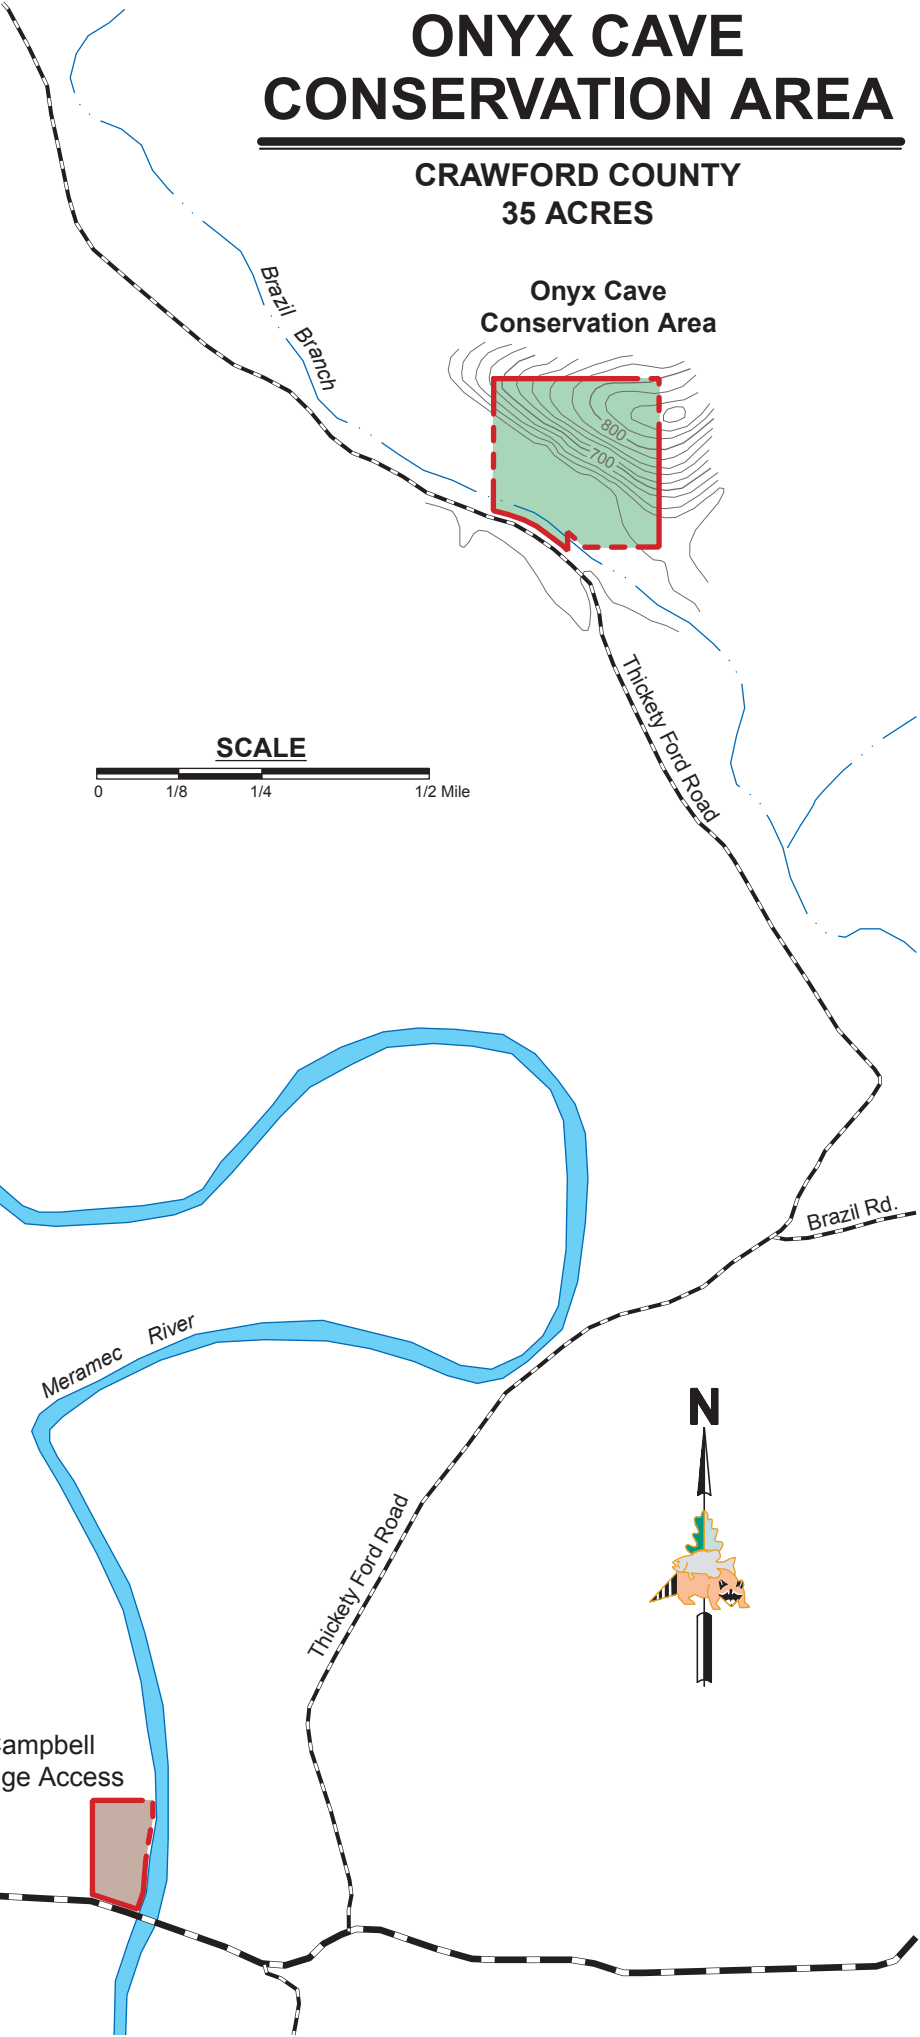

# ONYX CAVE CONSERVATION AREA

CRAWFORD COUNTY  
35 ACRES

### VICINITY MAP

### SCALE

### LEGEND

- Boundary
- Paved Road
- Gravel Road
- Forest
- Topography

Campbell  
Bridge Access