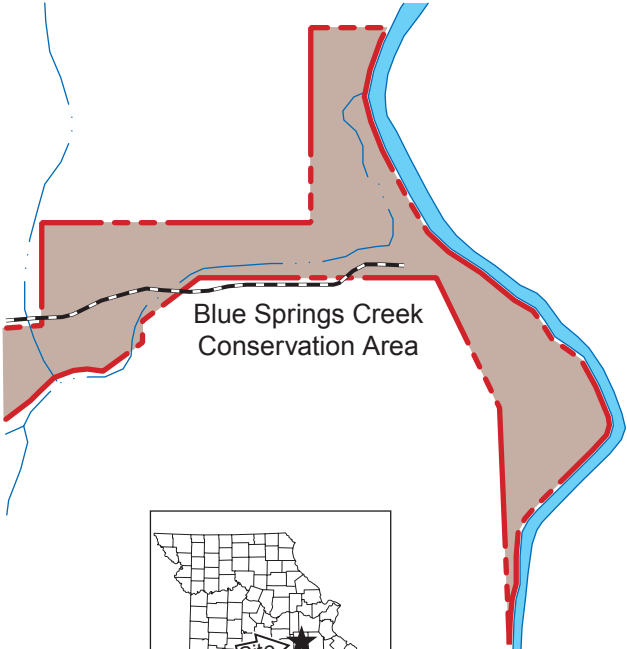

# ONYX CAVE CONSERVATION AREA

CRAWFORD COUNTY  
35 ACRES

### VICINITY MAP

### SCALE

### LEGEND

- Boundary
- Paved Road
- Gravel Road
- Forest
- Topography

Campbell  
Bridge Access