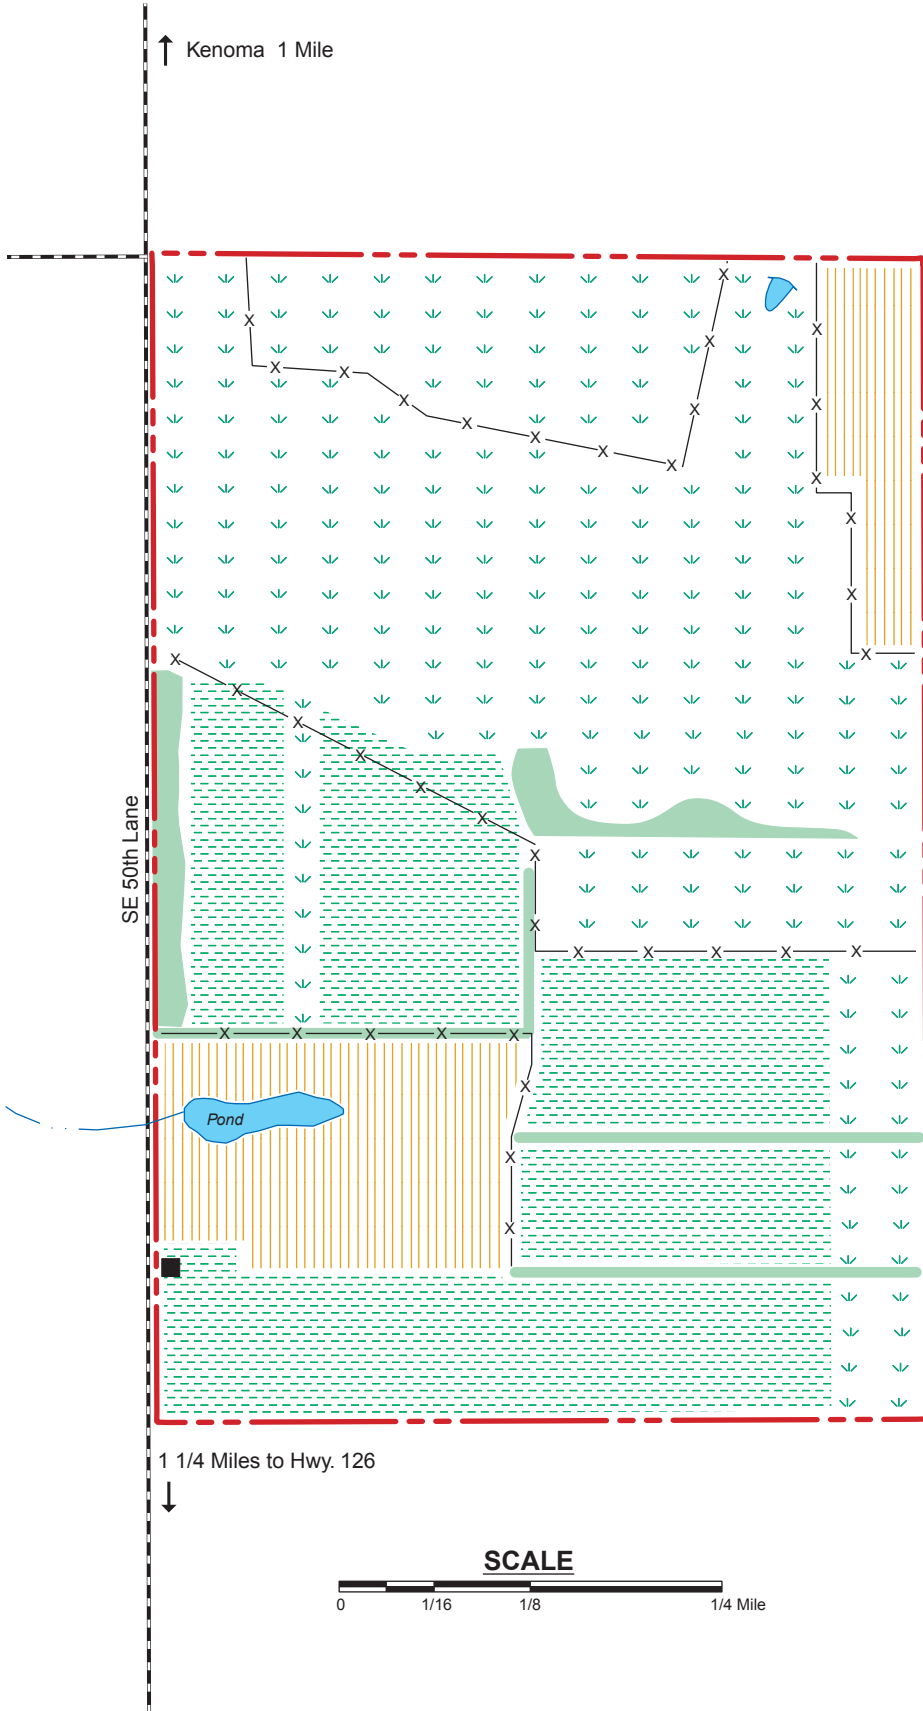

# PA SOLE PRAIRIE CONSERVATION AREA

BARTON COUNTY  
240 ACRES

## LEGEND

- Boundary
- Gravel Road
- Fence
- Drainage
- Parking Lot
- Pond
- Crops
- Prairie
- Shrubs
- Old Field

## VICINITY MAP