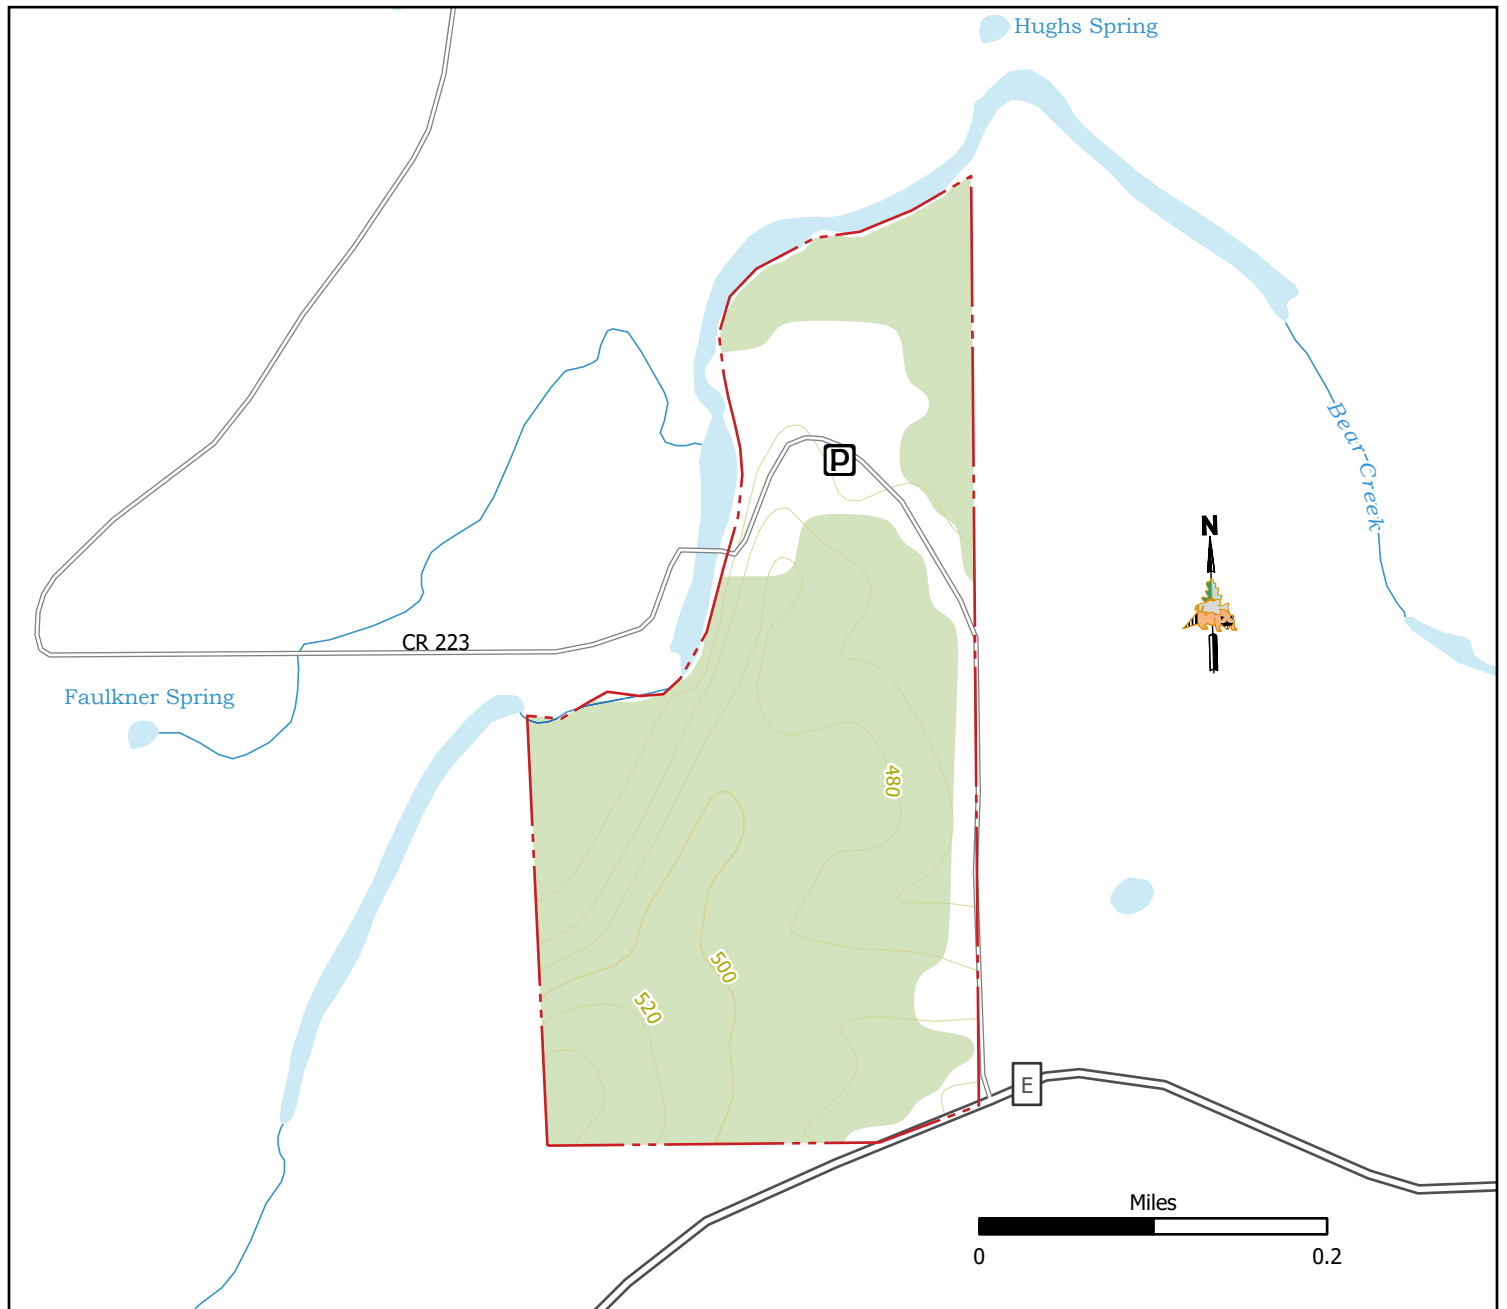

Iron Bridge Access

70 acres in Wayne County (Last Updated: 5/22/2026)

Conservation Commission of the State of Missouri ©

Legend

- Parking
- Non MDC Road
- Stream
- MDC Land
- Surface Water
- Forest

MAP DISCLAIMER: Although all data in this map have been compiled by the Missouri Department of Conservation, no warranty, expressed or implied, is made by the department as to the accuracy of the data and related materials. The act of distribution shall not constitute any such warranty, and no responsibility is assumed by the department in the use of these data or related materials.