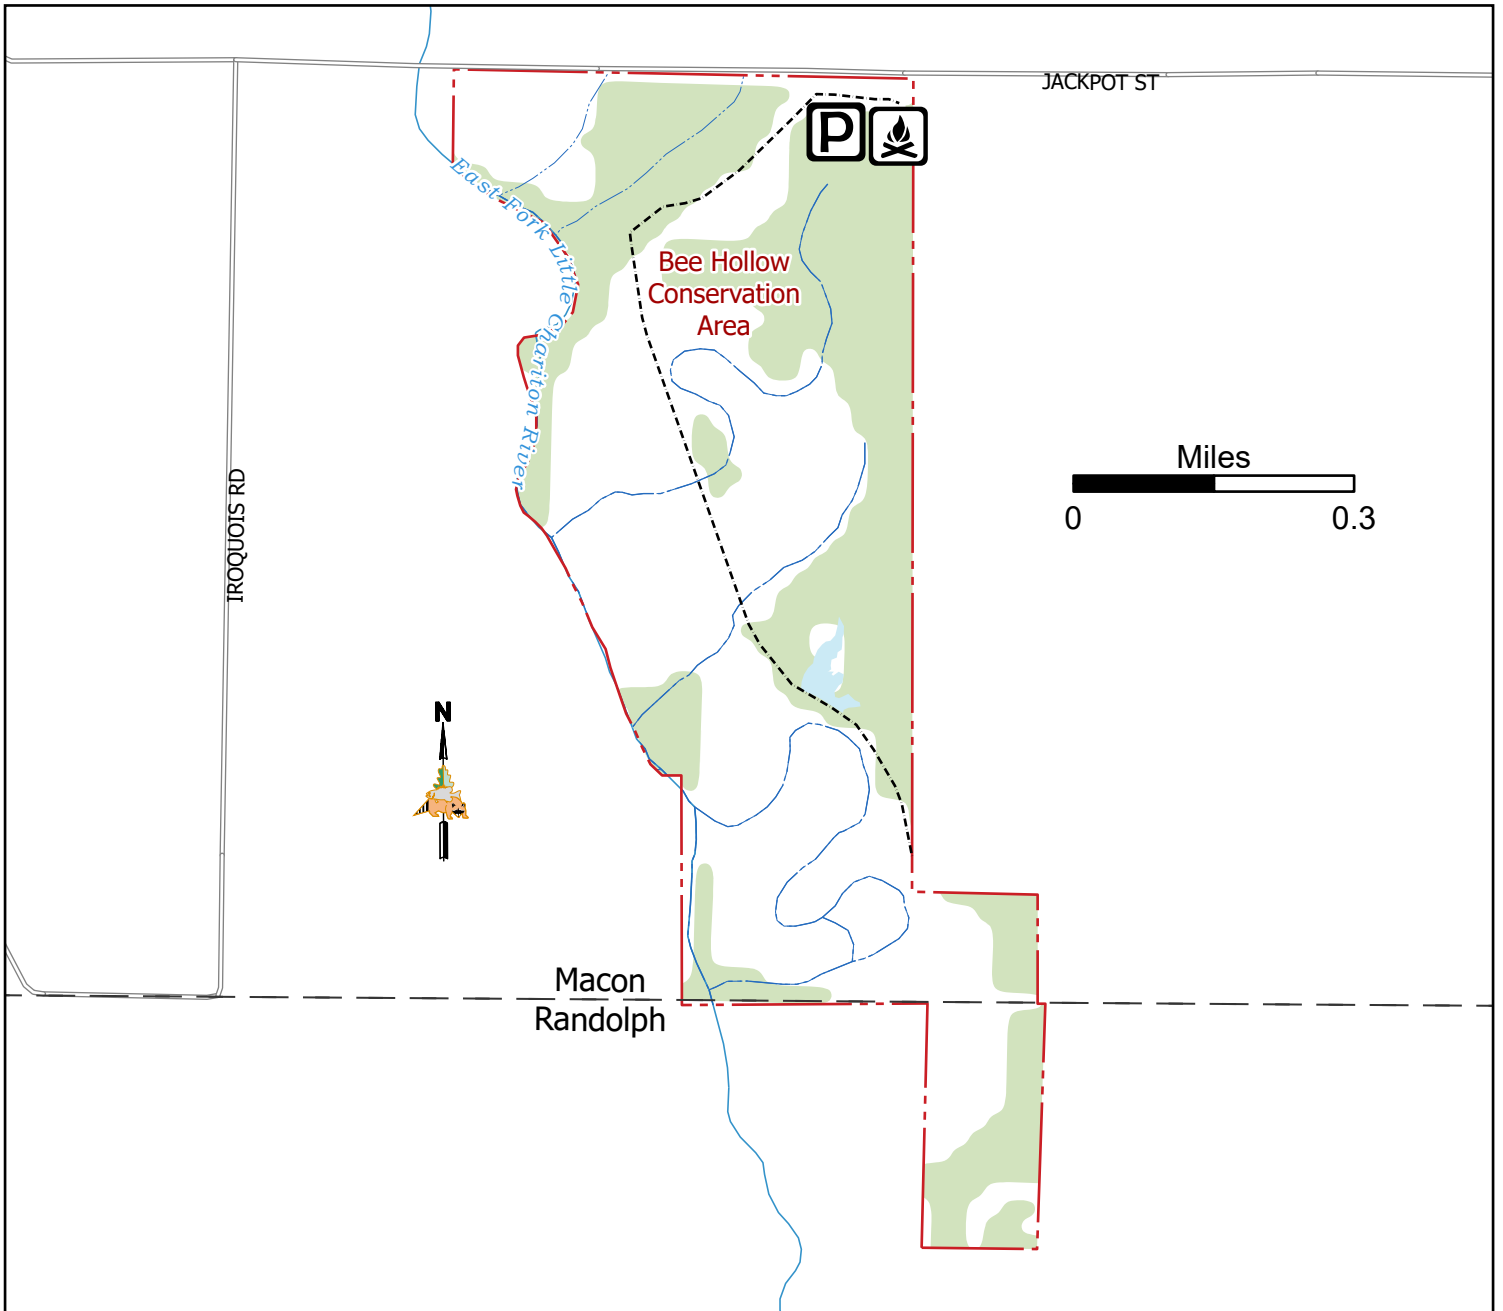

Bee Hollow Conservation Area

271 acres in Macon, Randolph County (Last Updated:1/6/2026)

Conservation Commission of the State of Missouri ©

Legend

- Parking
- Camping site
- Service Road
- Stream
- MDC Land
- Surface Water
- Forest

MAP DISCLAIMER: Although all data in this map have been compiled by the Missouri Department of Conservation, no warranty, expressed or implied, is made by the department as to the accuracy of the data and related materials. The act of distribution shall not constitute any such warranty, and no responsibility is assumed by the department in the use of these data or related materials.