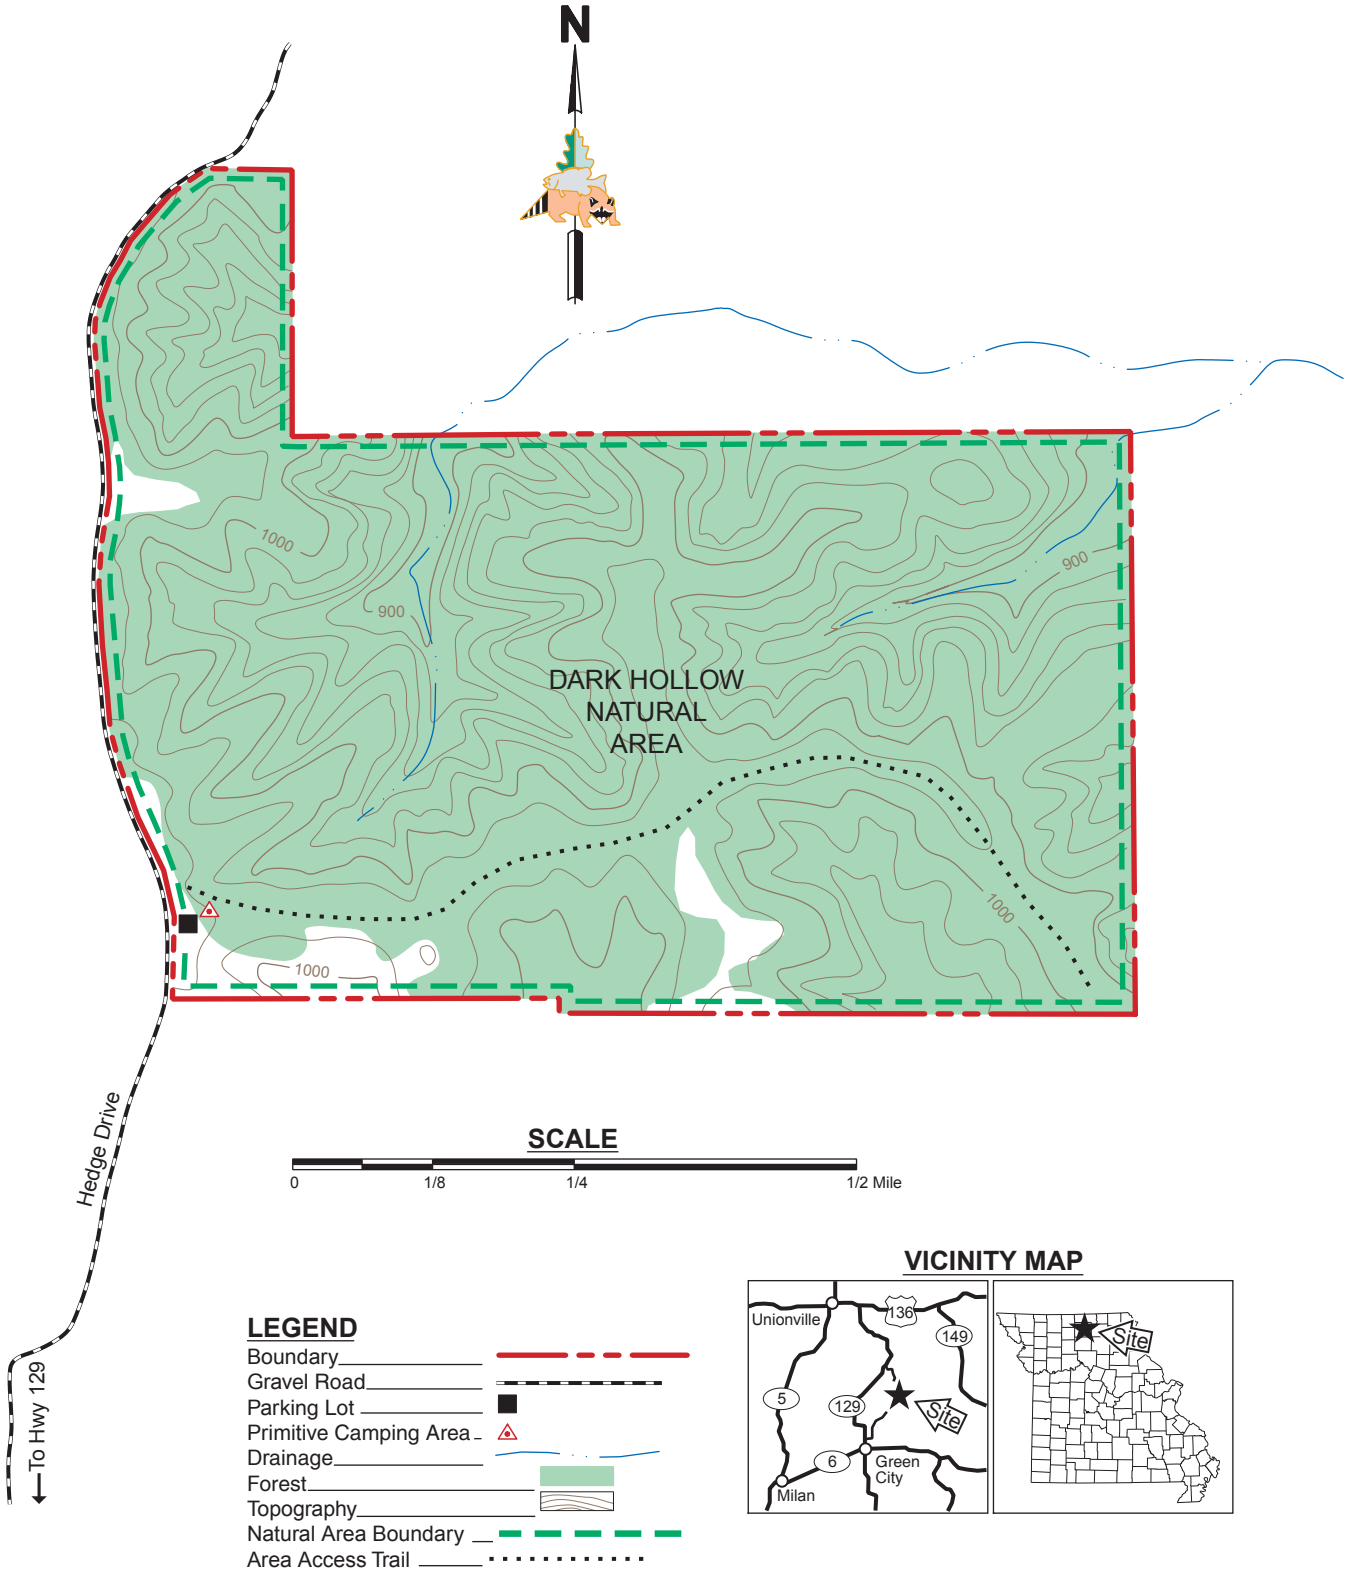

DARK HOLLOW NATURAL AREA

SULLIVAN COUNTY
315 ACRES

SCALE

LEGEND

- Boundary
- Gravel Road
- Parking Lot
- Primitive Camping Area
- Drainage
- Forest
- Topography
- Natural Area Boundary
- Area Access Trail

VICINITY MAP