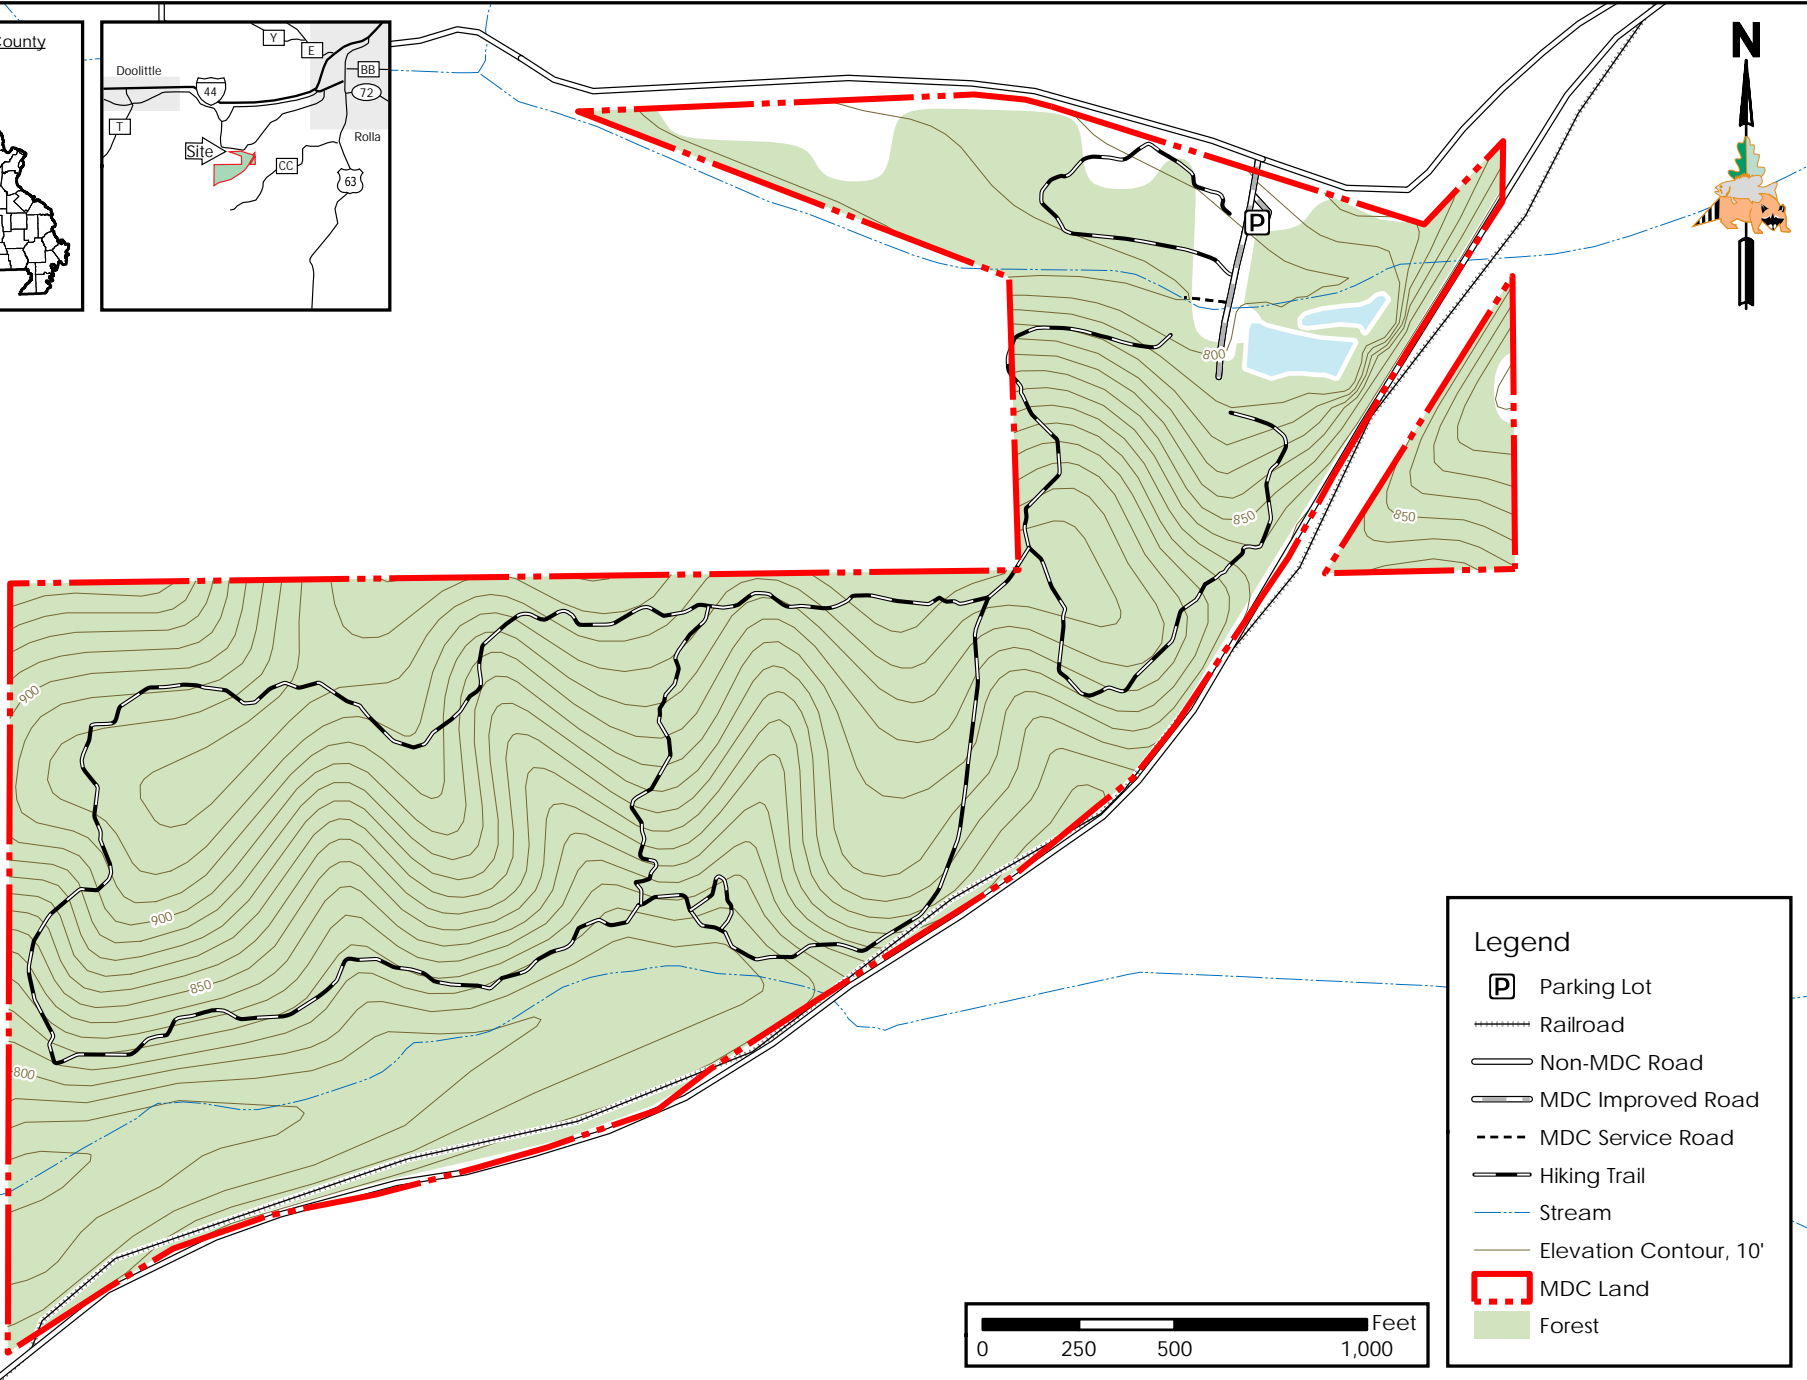

Bray (Marguerite) CA

Conservation Commission of the State of Missouri ©

Last Updated - 4/19/2024

Legend

- Parking Lot
- Railroad
- Non-MDC Road
- MDC Improved Road
- MDC Service Road
- Hiking Trail
- Stream
- Elevation Contour, 10'
- MDC Land
- Forest

MAP DISCLAIMER: Although all data in this map have been compiled by the Missouri Department of Conservation, no warranty, expressed or implied, is made by the department as to the accuracy of the data and related materials. The act of distribution shall not constitute any such warranty, and no responsibility is assumed by the department in the use of these data or related materials.