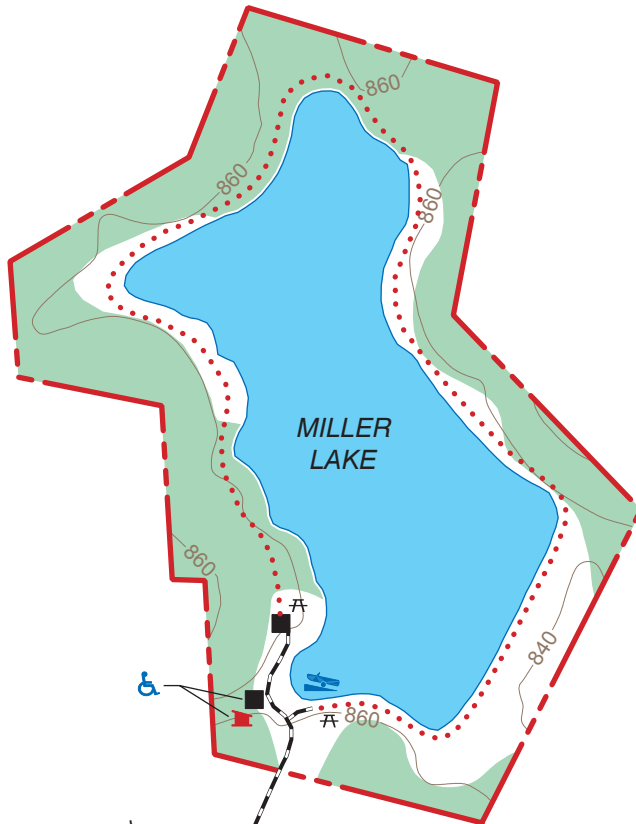

# MILLER COMMUNITY LAKE

CARTER COUNTY  
61 ACRES

## SCALE

## LEGEND

Boundary	
Paved Road	
Gravel Road	
Hiking Trail	
Parking Lot	
Privy	
Boat Ramp	
Picnic Area	
Disabled Accessible	
Forest	
Topography	

REYNOLDS COUNTY  
CARTER COUNTY

## VICINITY MAP

To Hwy. 60  
1 Mile ↓

Miller Lake Road