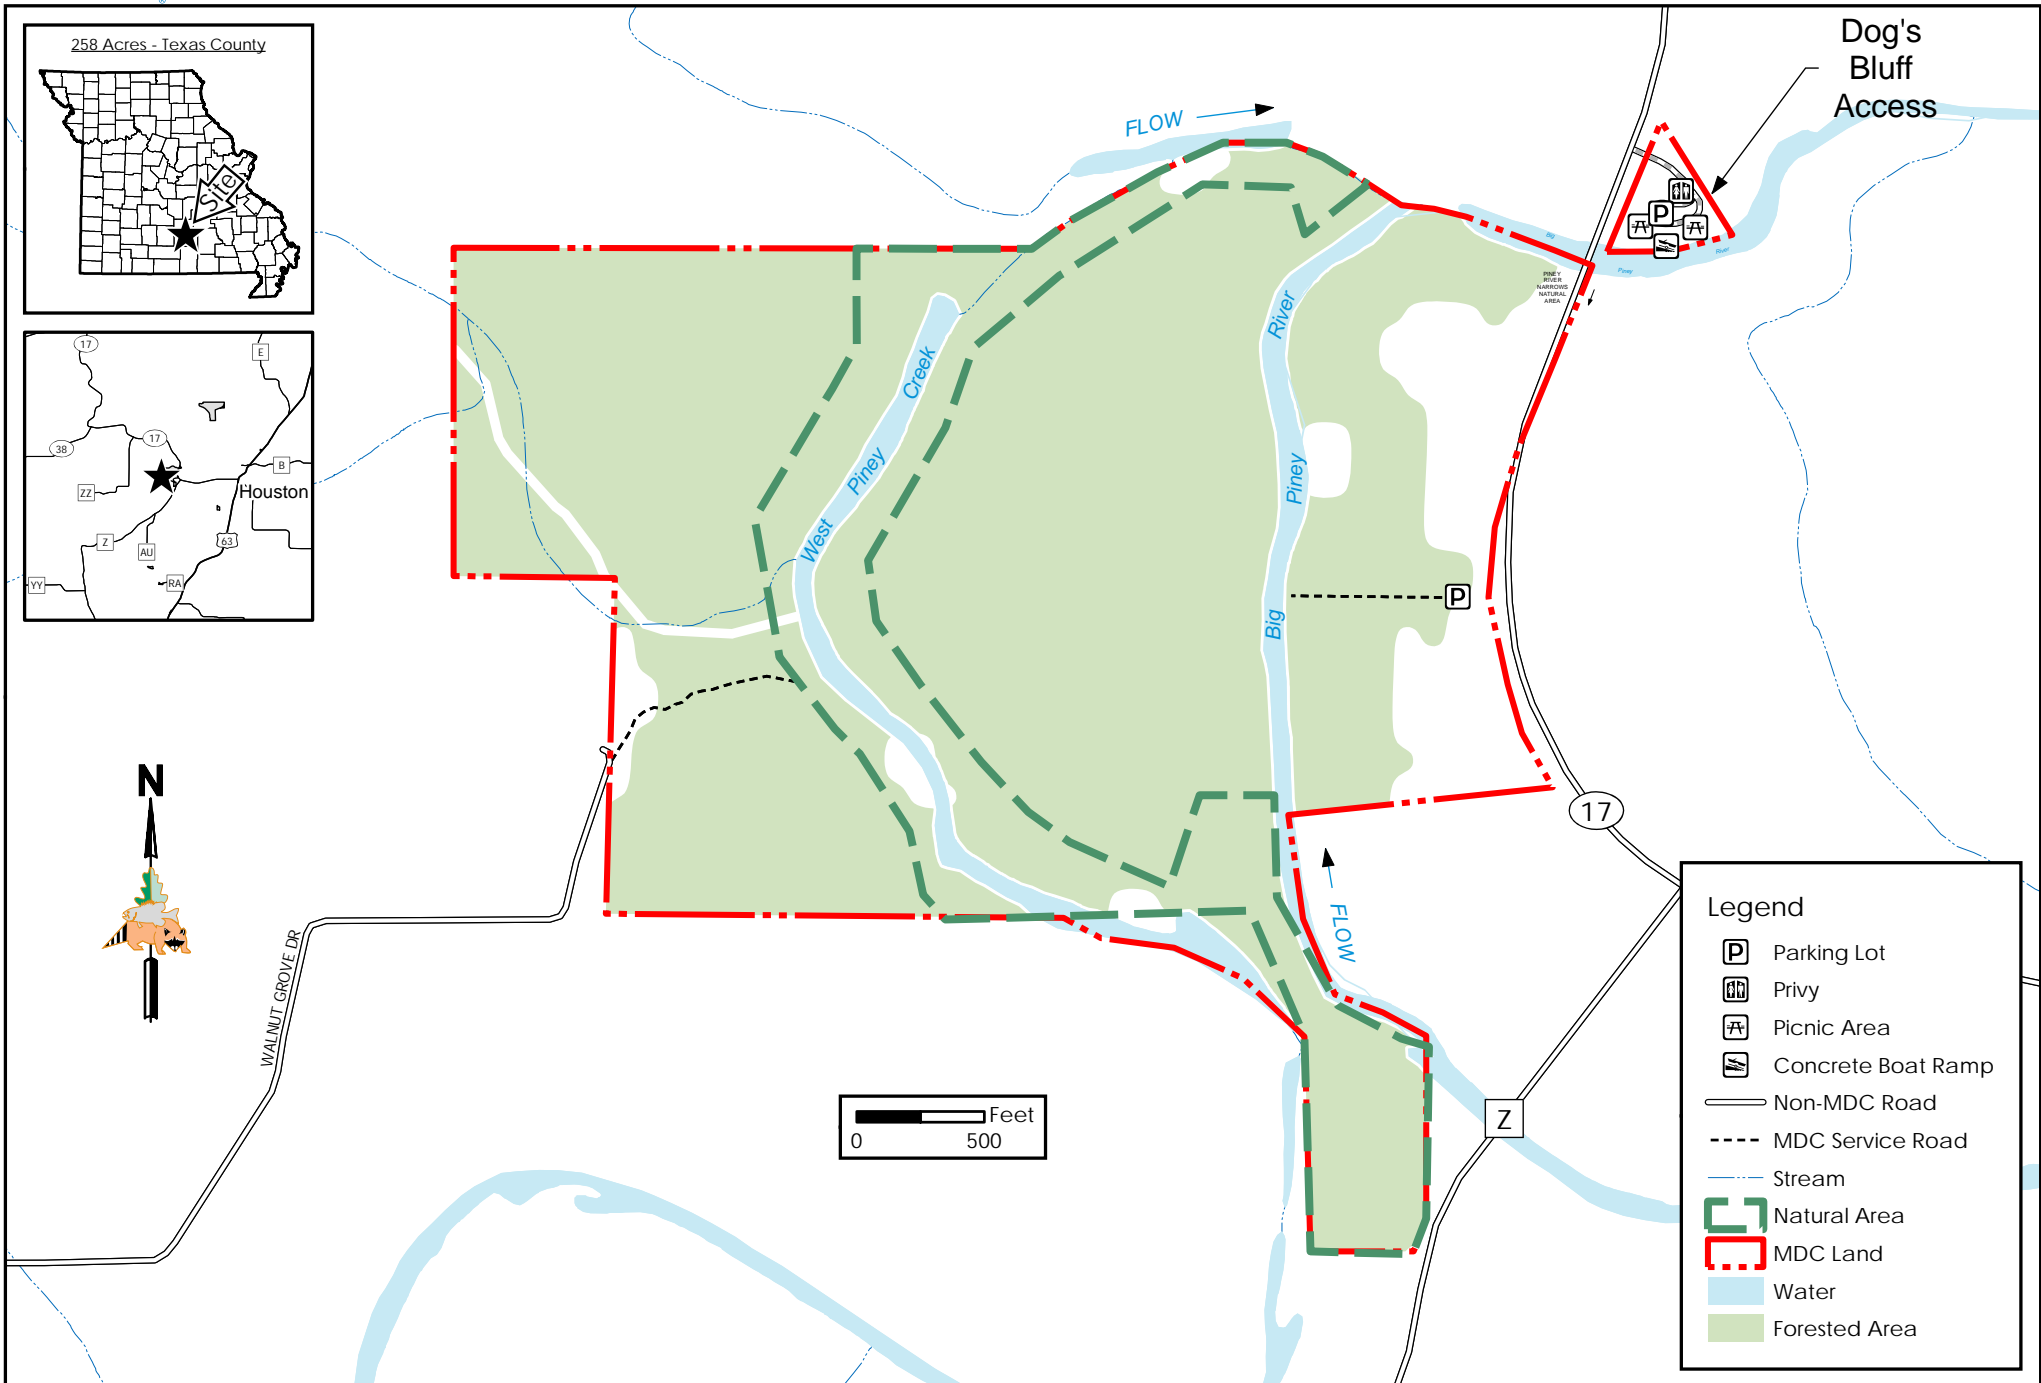

Piney River Narrows Conservation Area

Conservation Commission of the State of Missouri ©

Last Updated - 9/23/2024

MAP DISCLAIMER: Although all data in this map have been compiled by the Missouri Department of Conservation, no warranty, expressed or implied, is made by the department as to the accuracy of the data and related materials. The act of distribution shall not constitute any such warranty, and no responsibility is assumed by the department in the use of these data or related materials.