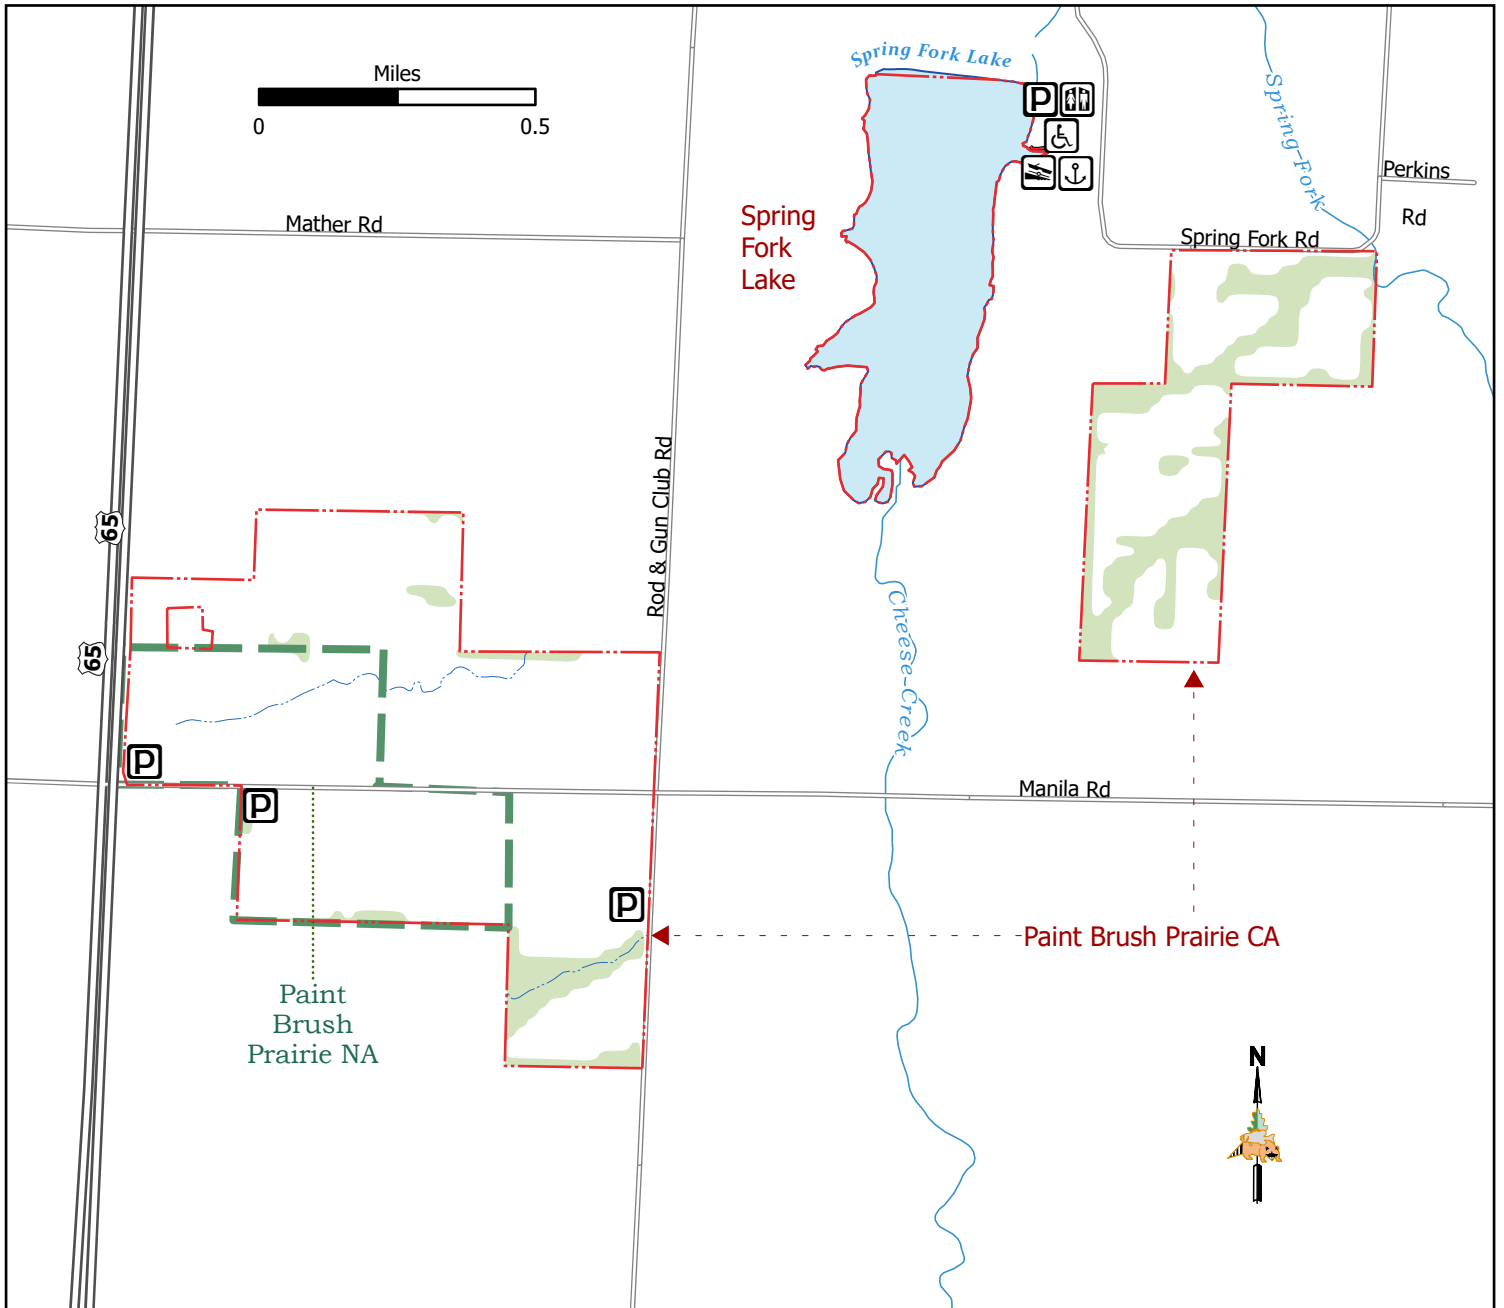

Paint Brush Prairie Conservation Area

529 acres in Pettis County (Last Updated:5/5/2026)

Conservation Commission of the State of Missouri ©

Legend

- Parking
- Non MDC Road
- Stream
- MDC Land
- Natural Area
- Surface Water
- Forest

MAP DISCLAIMER: Although all data in this map have been compiled by the Missouri Department of Conservation, no warranty, expressed or implied, is made by the department as to the accuracy of the data and related materials. The act of distribution shall not constitute any such warranty, and no responsibility is assumed by the department in the use of these data or related materials.