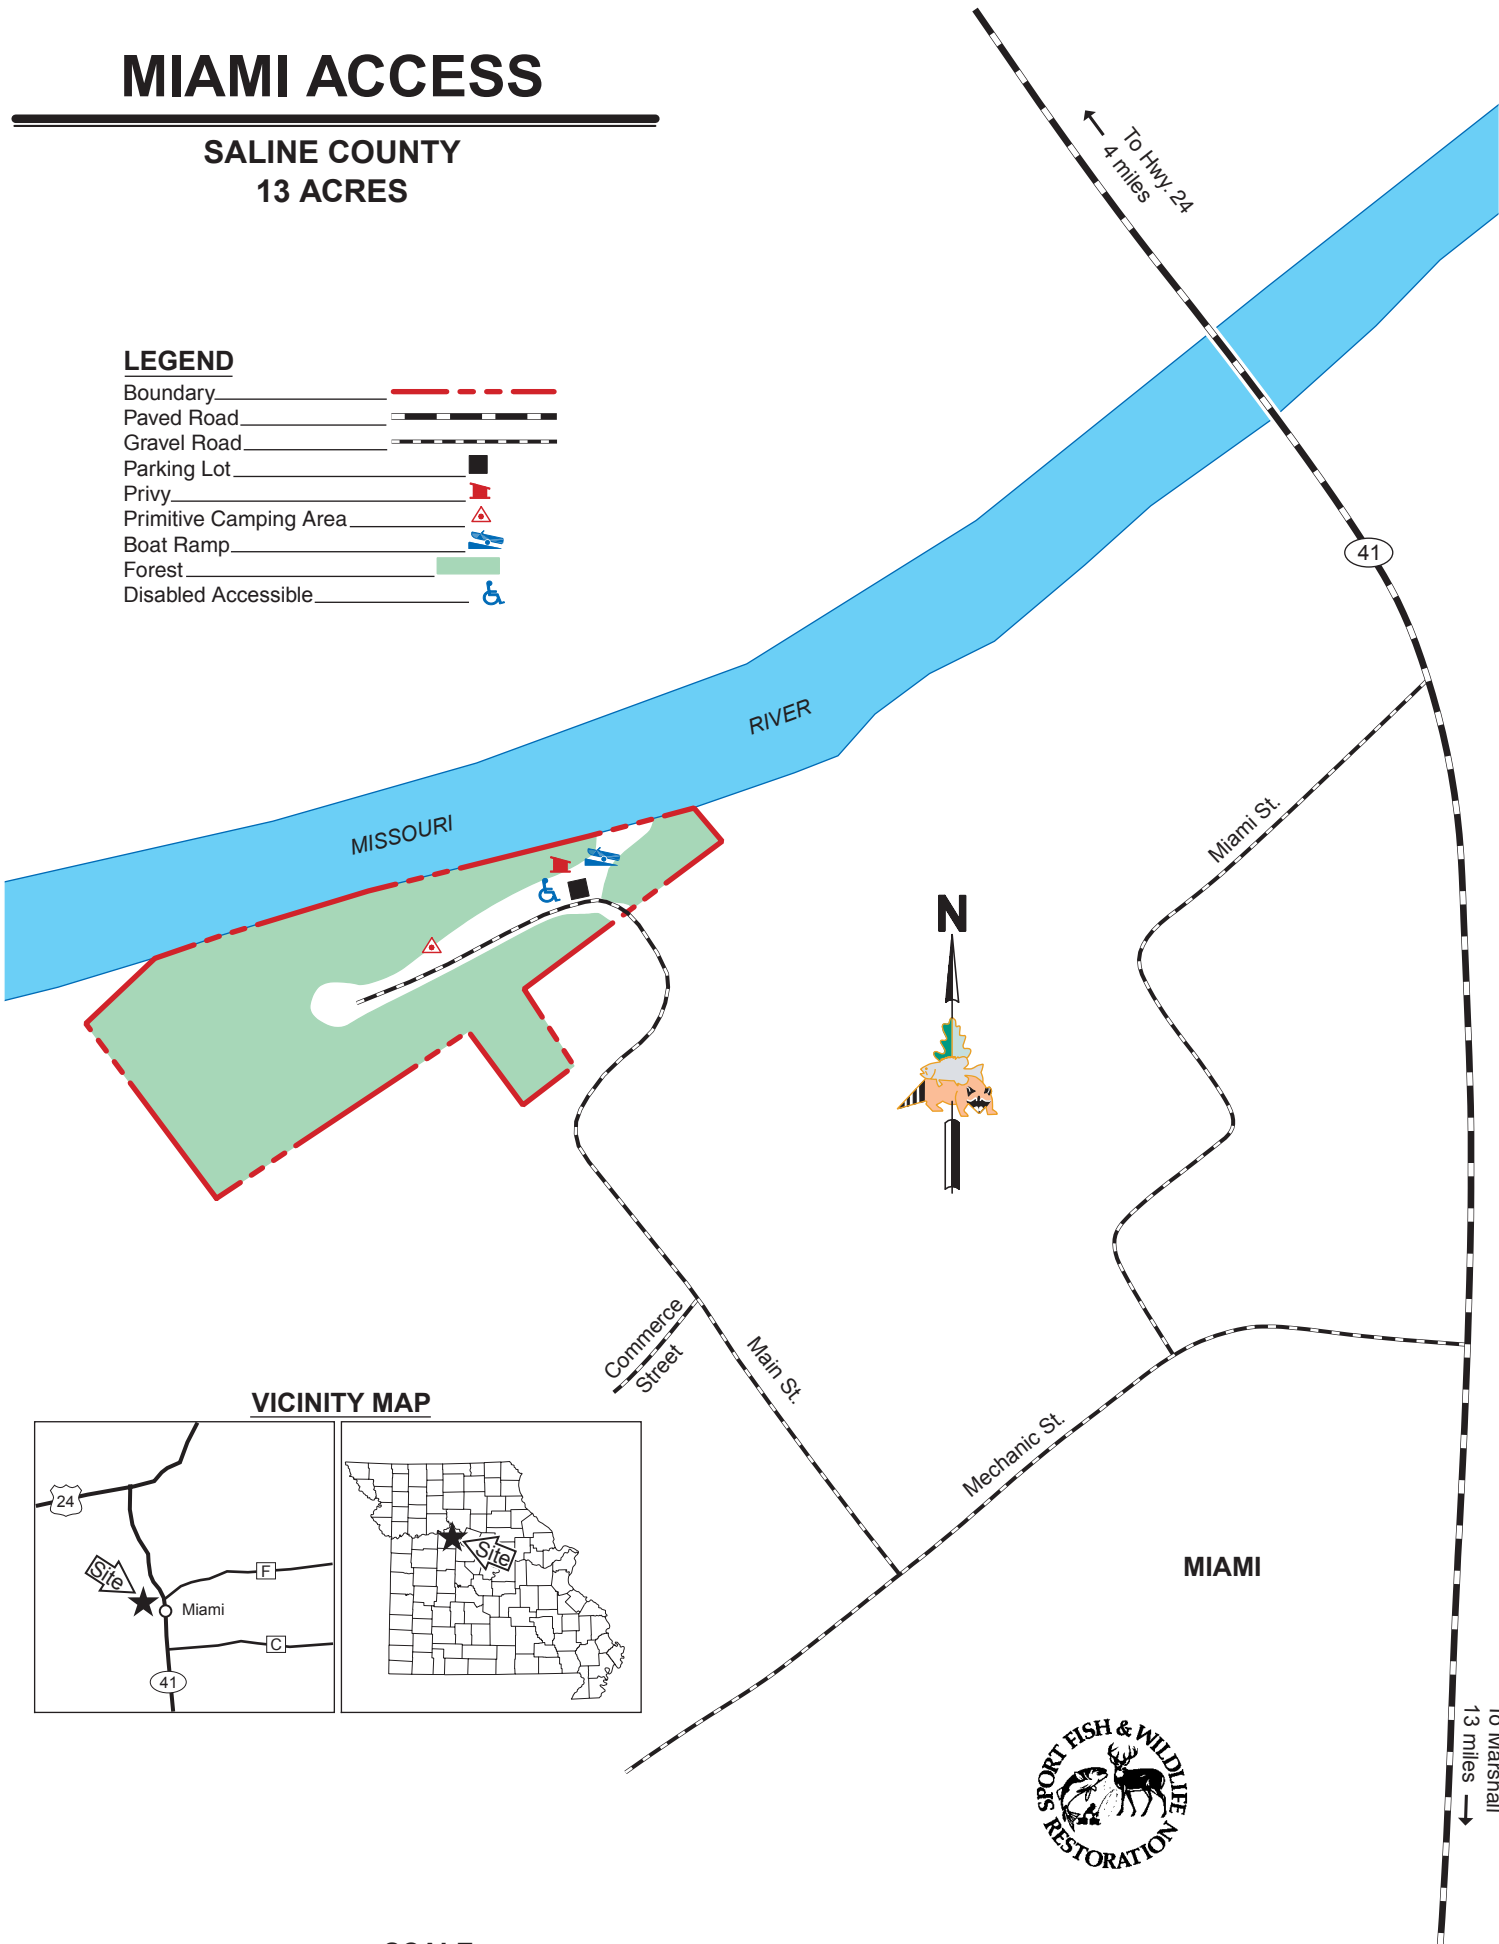

# MIAMI ACCESS

SALINE COUNTY  
13 ACRES

## LEGEND

- Boundary
- Paved Road
- Gravel Road
- Parking Lot
- Privy
- Primitive Camping Area
- Boat Ramp
- Forest
- Disabled Accessible

## VICINITY MAP

## SCALE