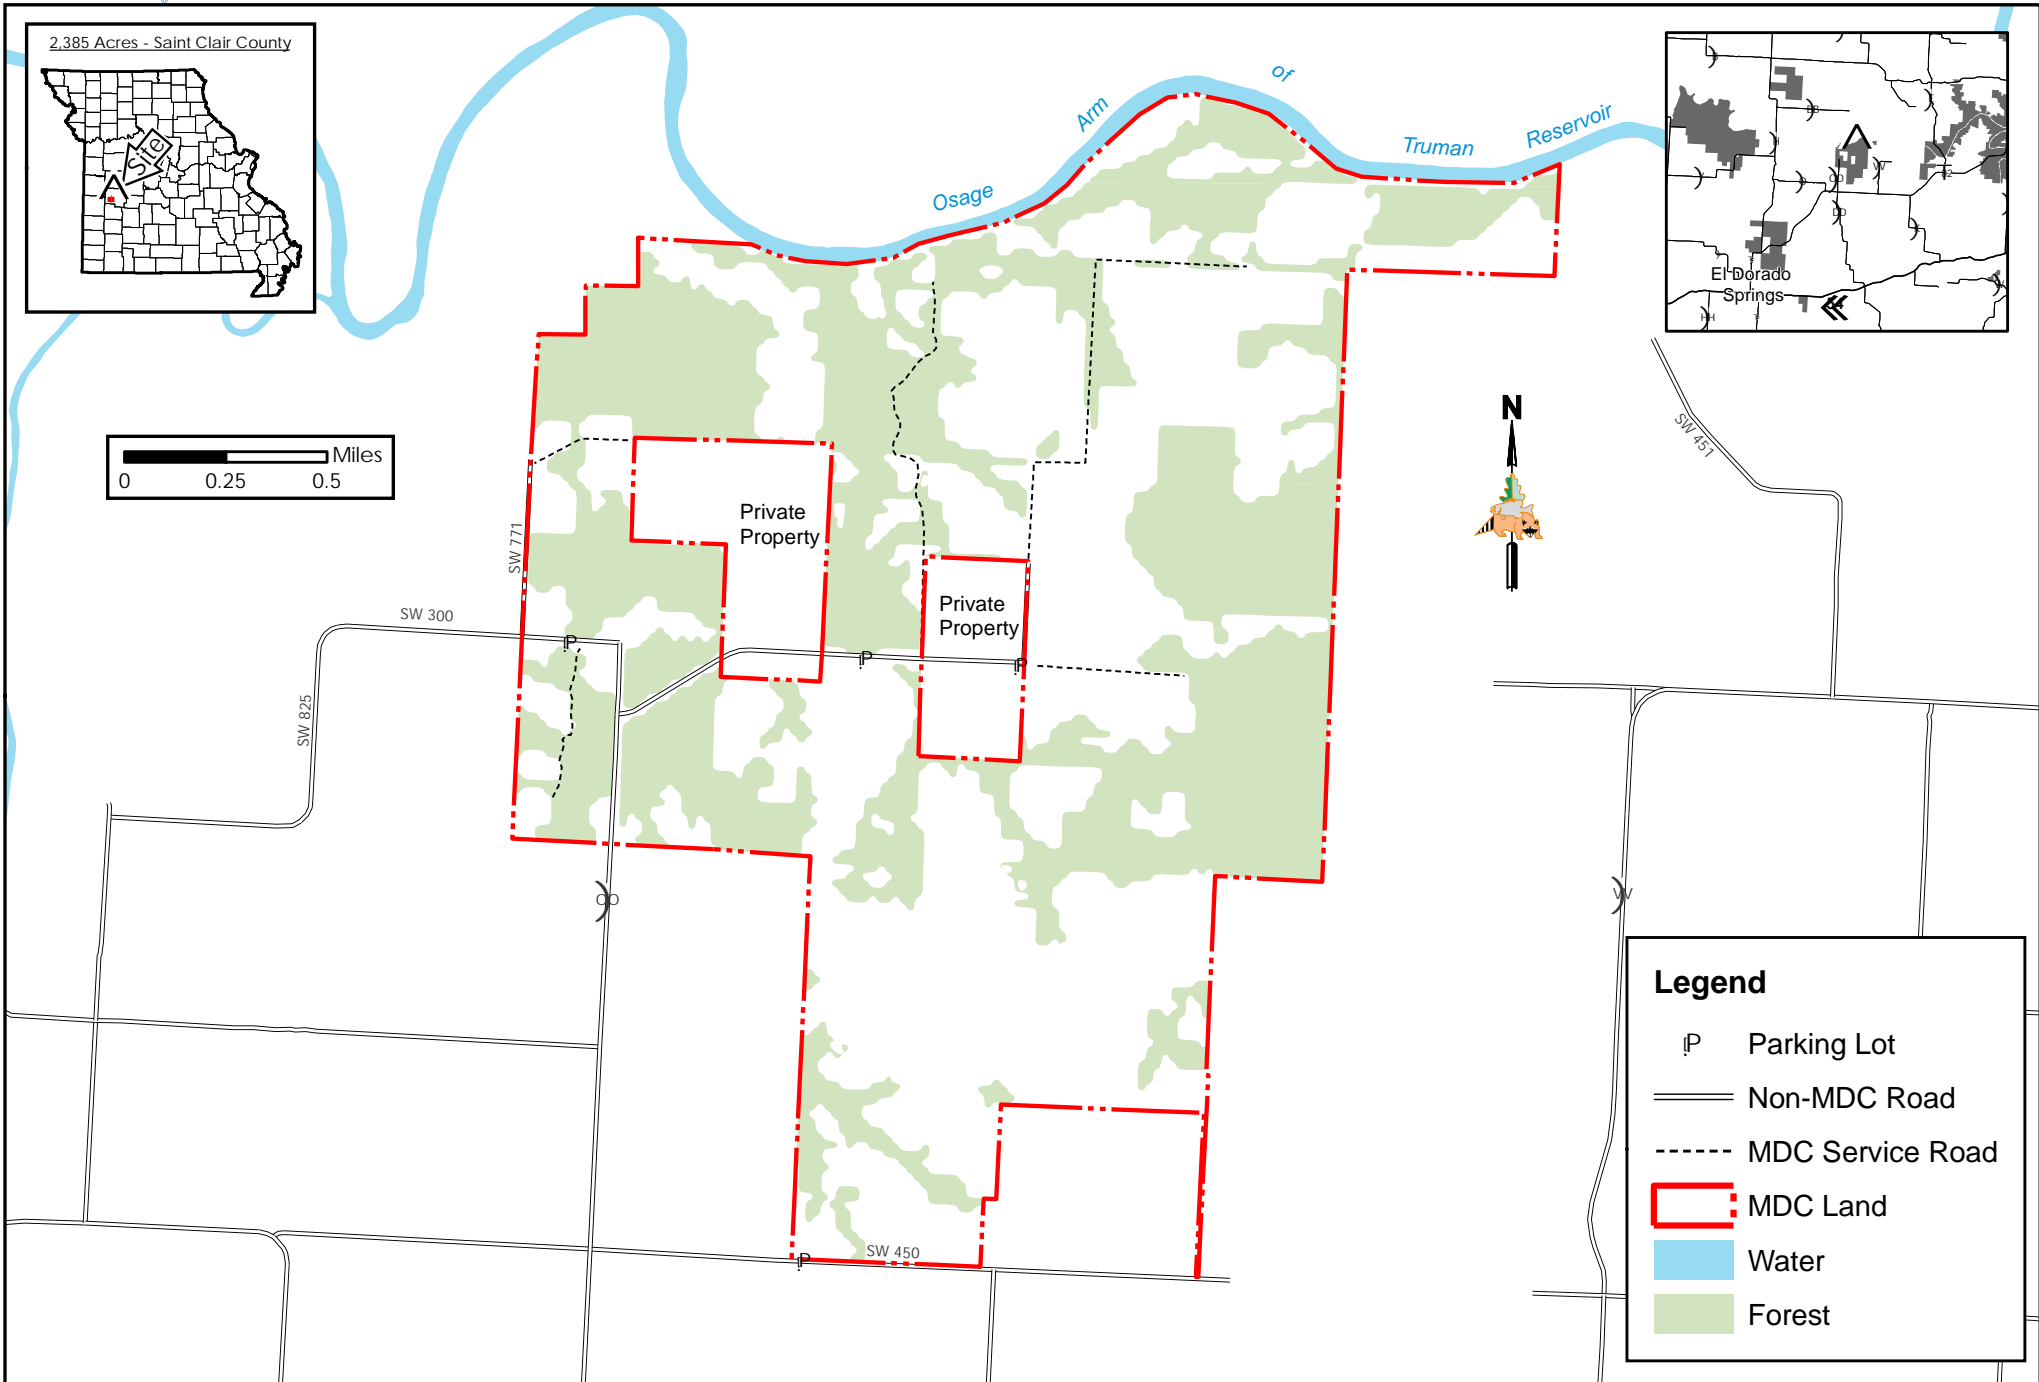

# Linscomb Wildlife Area

Conservation Commission of the State of Missouri ©

Last Updated - 1/28/2025

2,385 Acres - Saint Clair County

**Legend**

- Parking Lot
- Non-MDC Road
- MDC Service Road
- MDC Land
- Water
- Forest

MAP DISCLAIMER: Although all data in this map have been compiled by the Missouri Department of Conservation, no warranty, expressed or implied, is made by the department as to the accuracy of the data and related materials. The act of distribution shall not constitute any such warranty, and no responsibility is assumed by the department in the use of these data or related materials.