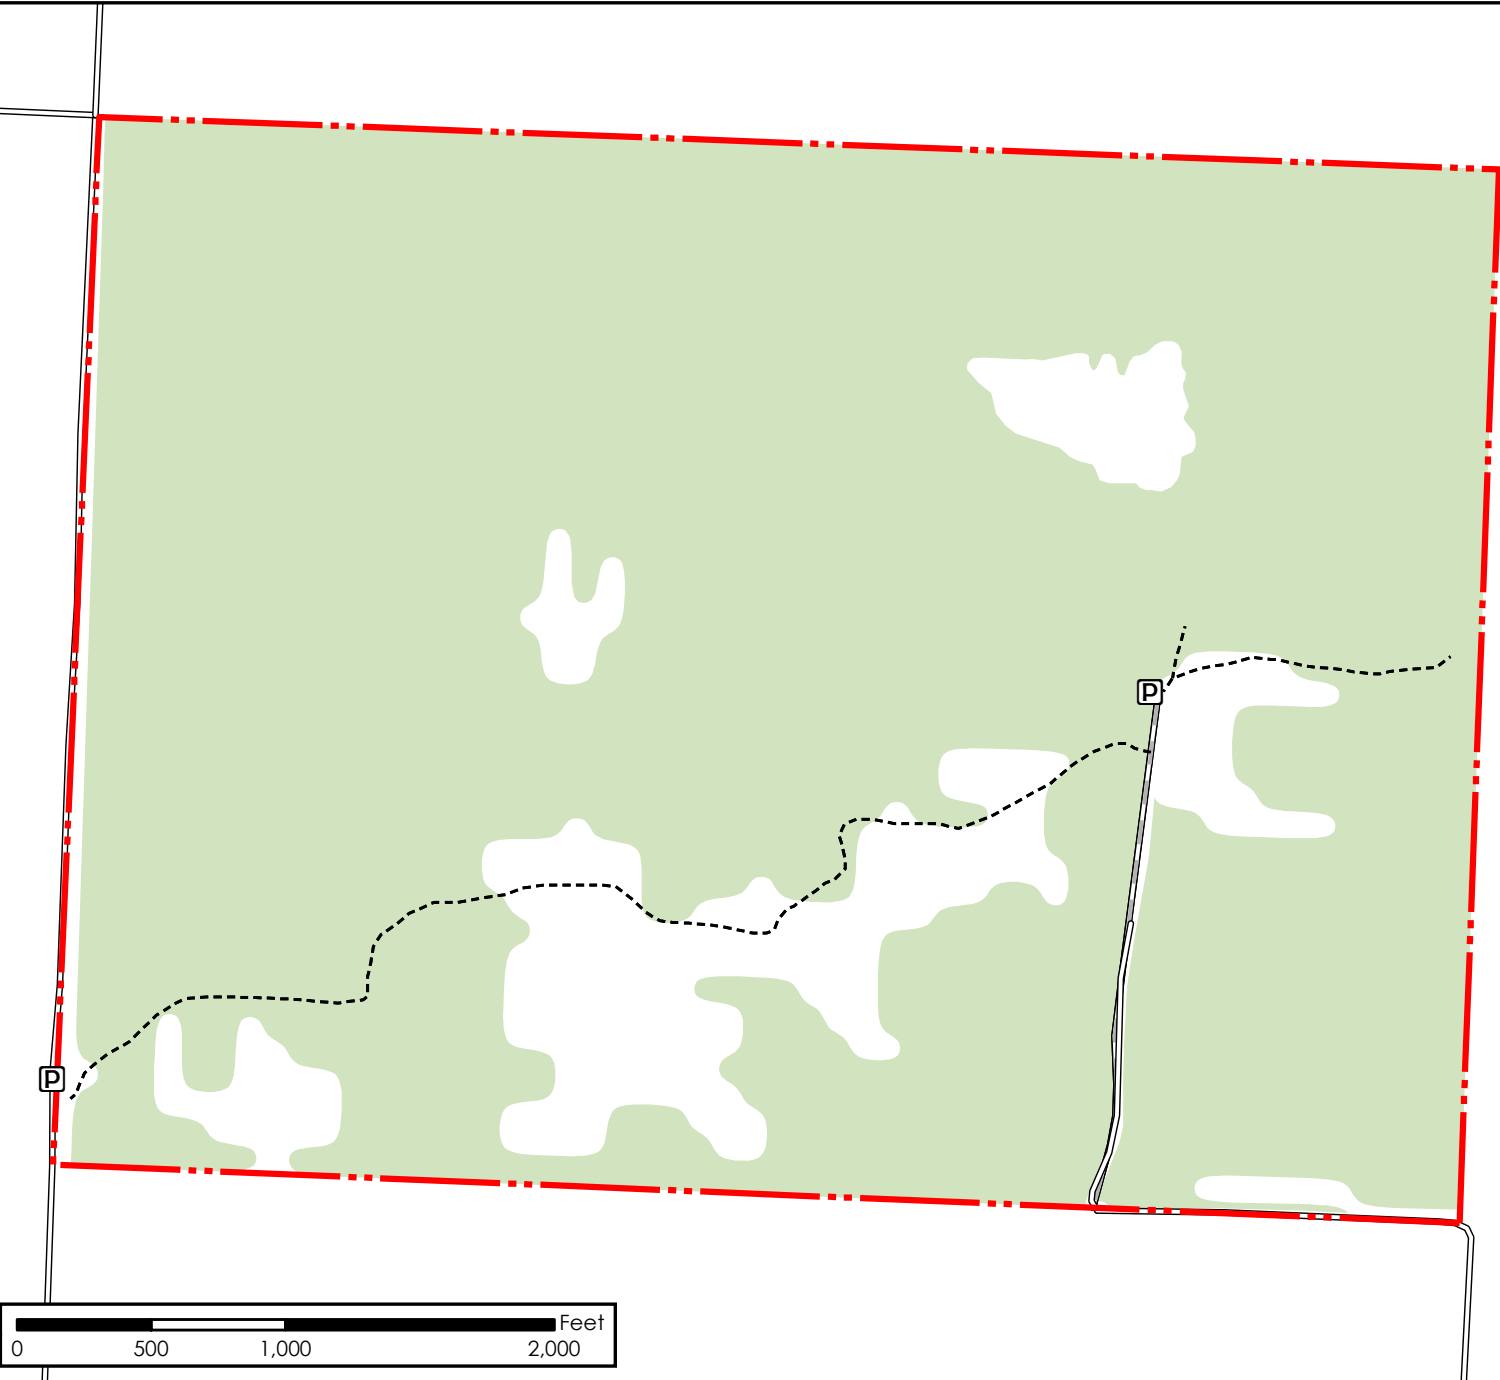

# Urich CA

Conservation Commission of the State of Missouri ©

Last Updated - 6/13/2025

**Legend**

- Parking Lot
- MDC Land
- Non-MDC Road
- MDC Improved Road
- MDC Service Road
- Forest

MAP DISCLAIMER: Although all data in this map have been compiled by the Missouri Department of Conservation, no warranty, expressed or implied, is made by the department as to the accuracy of the data and related materials. The act of distribution shall not constitute any such warranty, and no responsibility is assumed by the department in the use of these data or related materials.