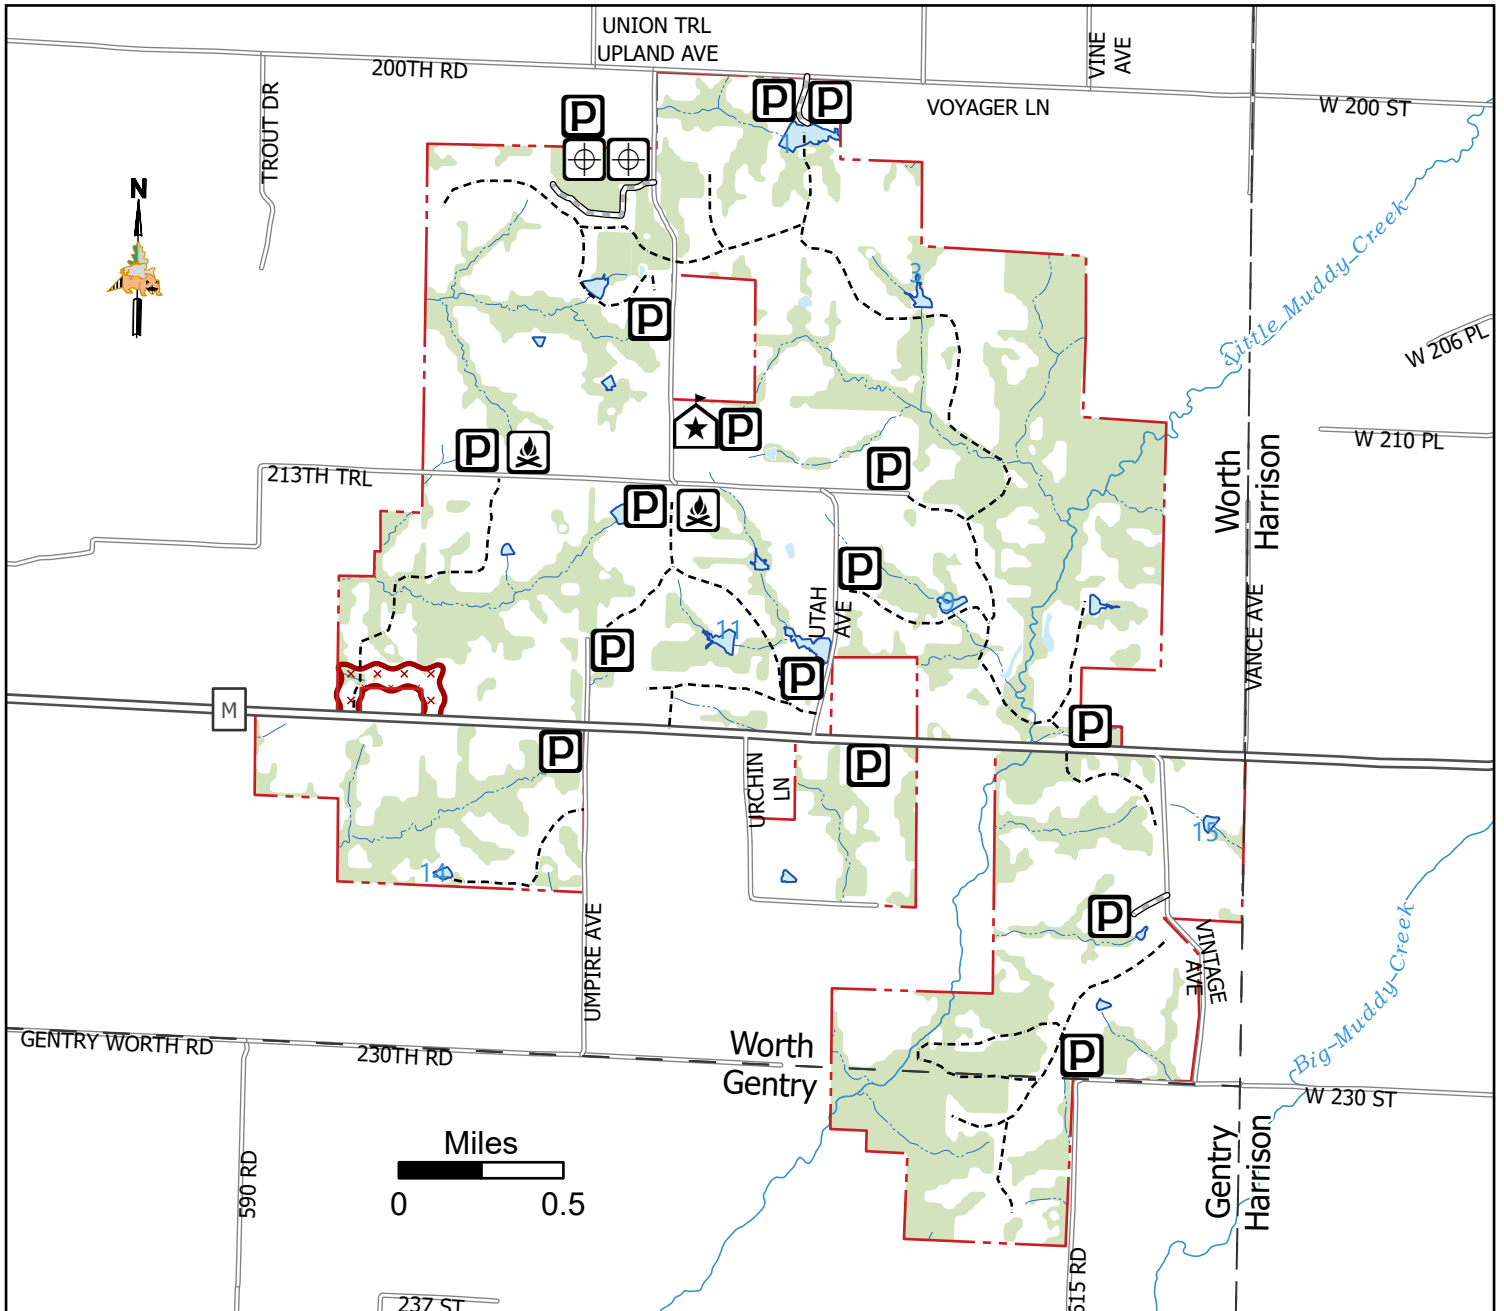

Emmett and Leah Seat Memorial Conservation Area

3,479 acres in Gentry, Worth County (Last Updated: 1/12/2026)

Conservation Commission of the State of Missouri ©

Legend

- MDC Office
- Archery Range
- Privy
- Parking
- Camping site
- Service Road
- Unimproved Road
- Stream
- MDC Land
- No Shooting Zone
- MDC Managed Waterbody
- Surface Water
- Forest

MAP DISCLAIMER: Although all data in this map have been compiled by the Missouri Department of Conservation, no warranty, expressed or implied, is made by the department as to the accuracy of the data and related materials. The act of distribution shall not constitute any such warranty, and no responsibility is assumed by the department in the use of these data or related materials.