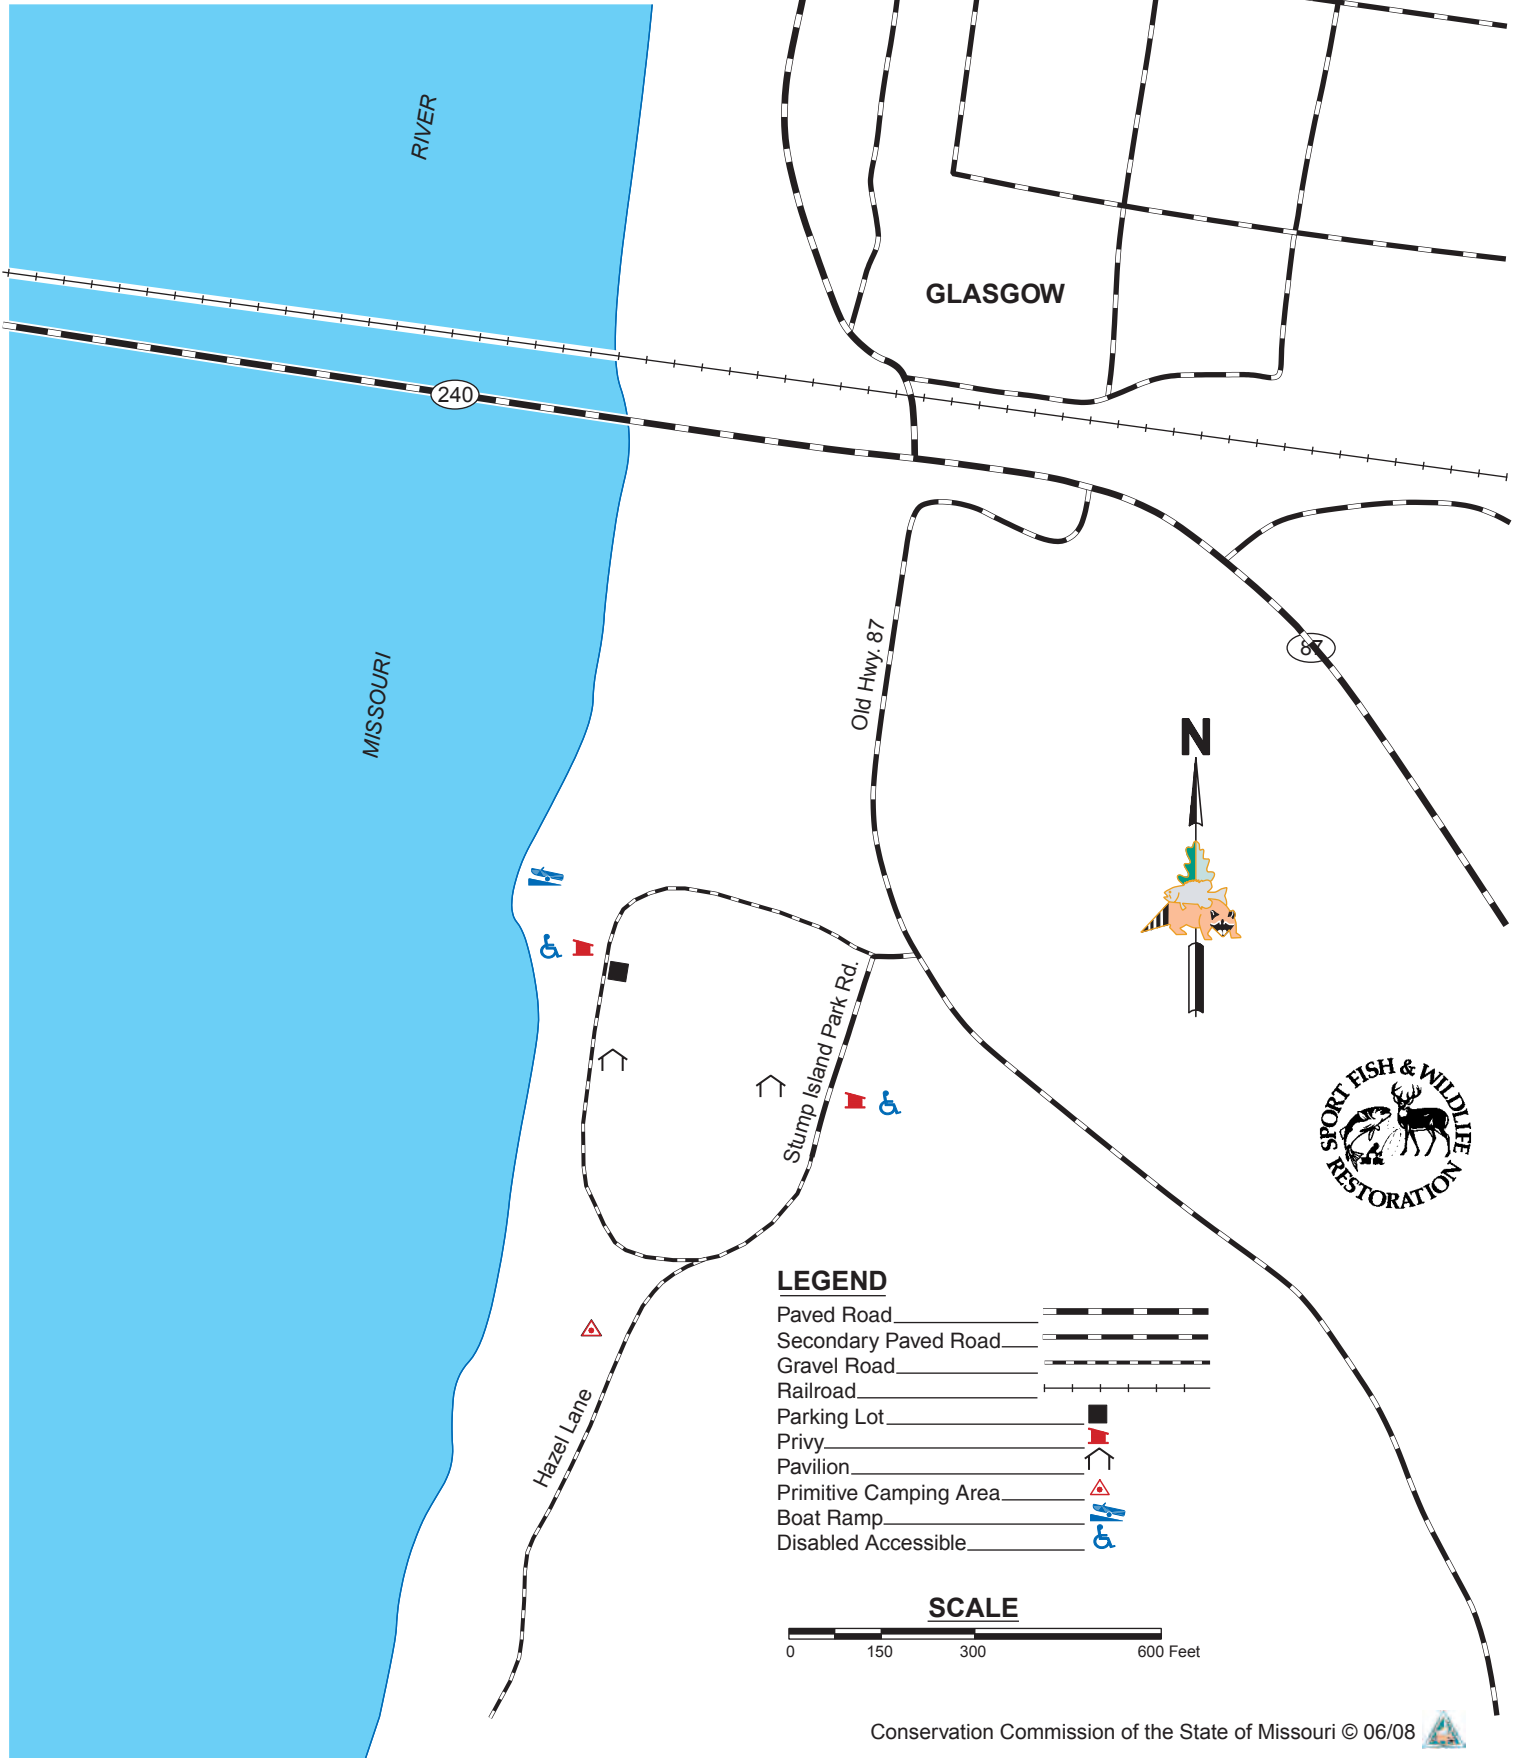

# STUMP ISLAND PARK ACCESS

HOWARD COUNTY

### LEGEND

- Paved Road
- Secondary Paved Road
- Gravel Road
- Railroad
- Parking Lot
- Privy
- Pavilion
- Primitive Camping Area
- Boat Ramp
- Disabled Accessible

### SCALE