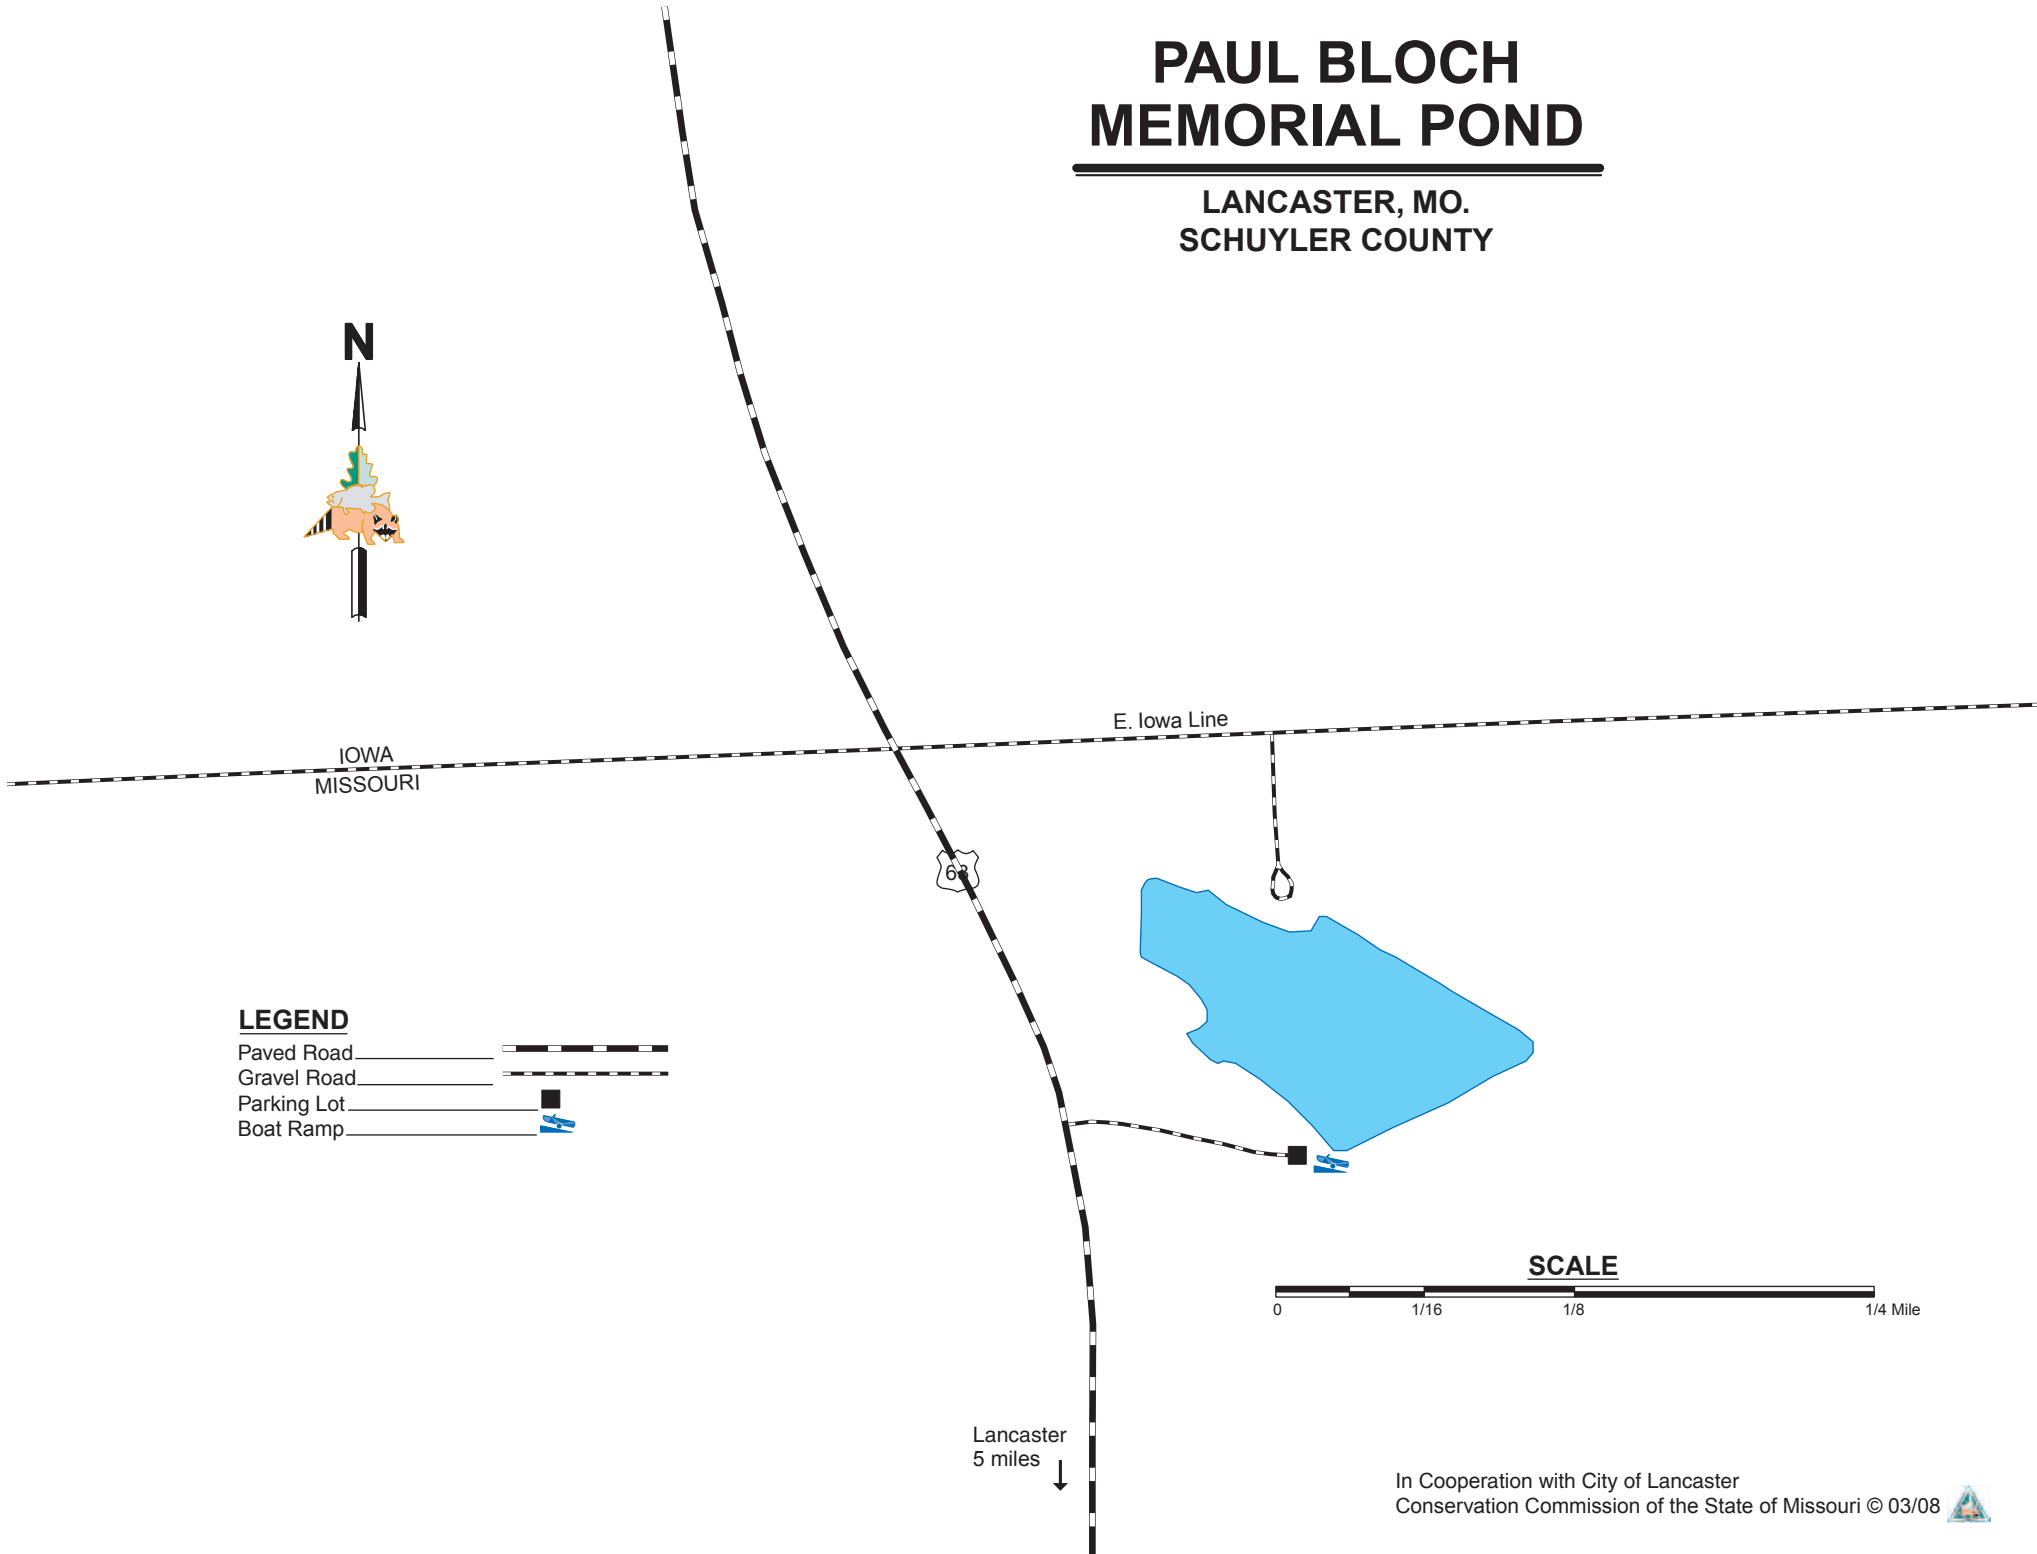

# PAUL BLOCH MEMORIAL POND

LANCASTER, MO.  
SCHUYLER COUNTY

## LEGEND

- Paved Road 
- Gravel Road 
- Parking Lot 
- Boat Ramp 

## SCALE