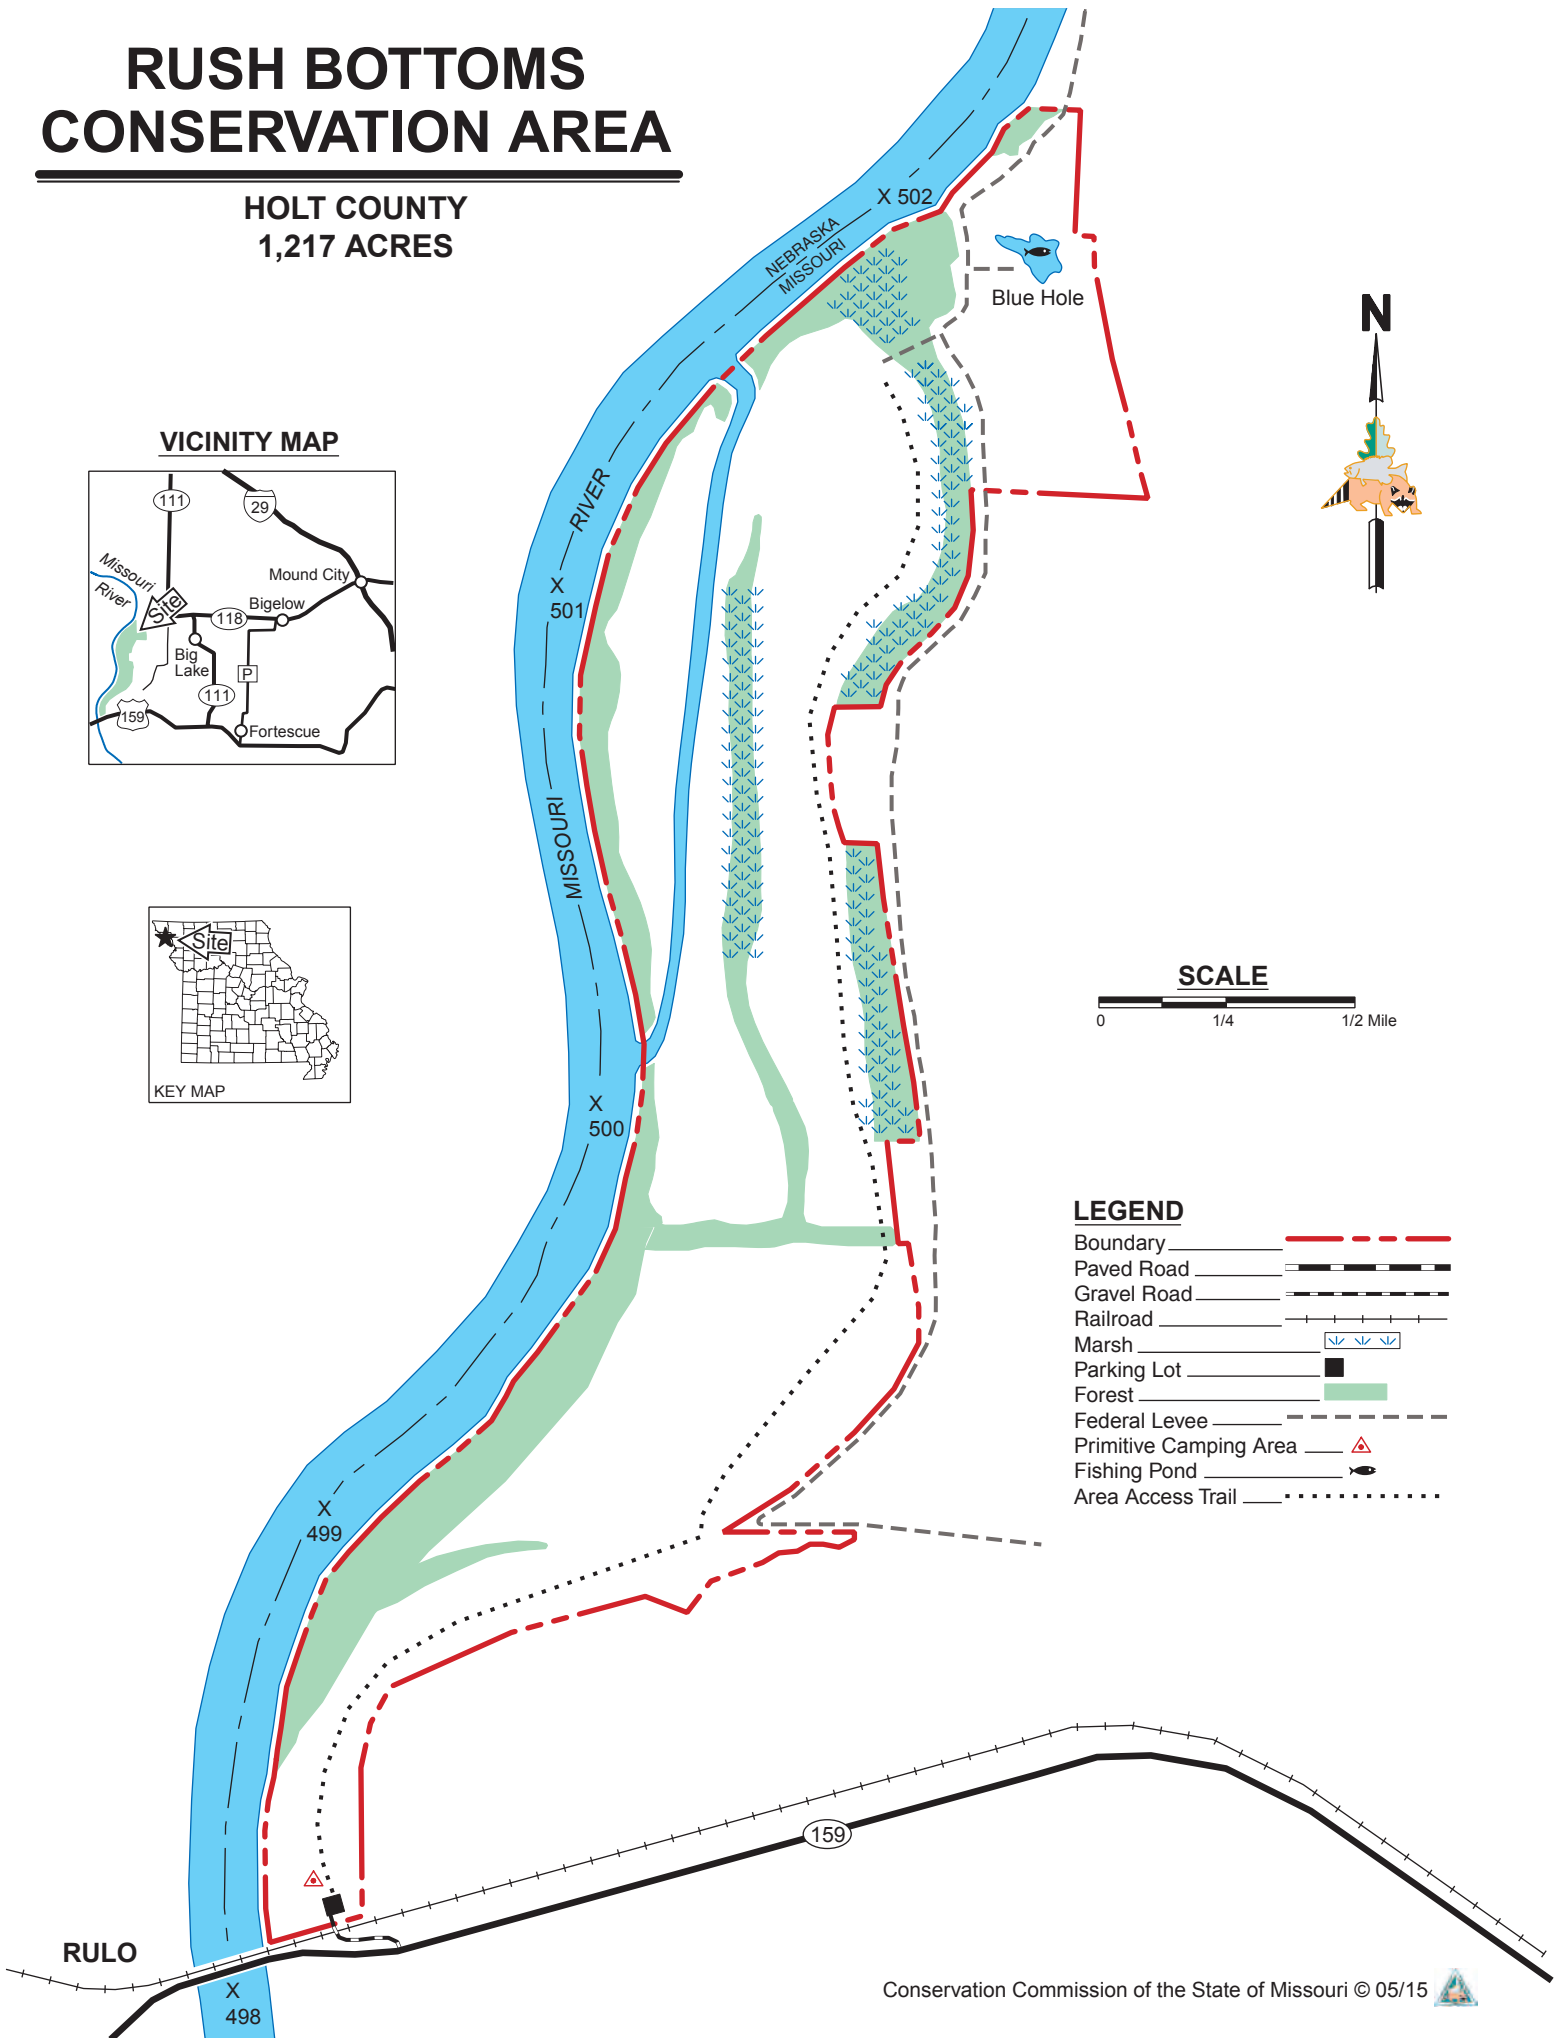

RUSH BOTTOMS CONSERVATION AREA

HOLT COUNTY
1,217 ACRES

VICINITY MAP

LEGEND

- Boundary
- Paved Road
- Gravel Road
- Railroad
- Marsh
- Parking Lot
- Forest
- Federal Levee
- Primitive Camping Area
- Fishing Pond
- Area Access Trail