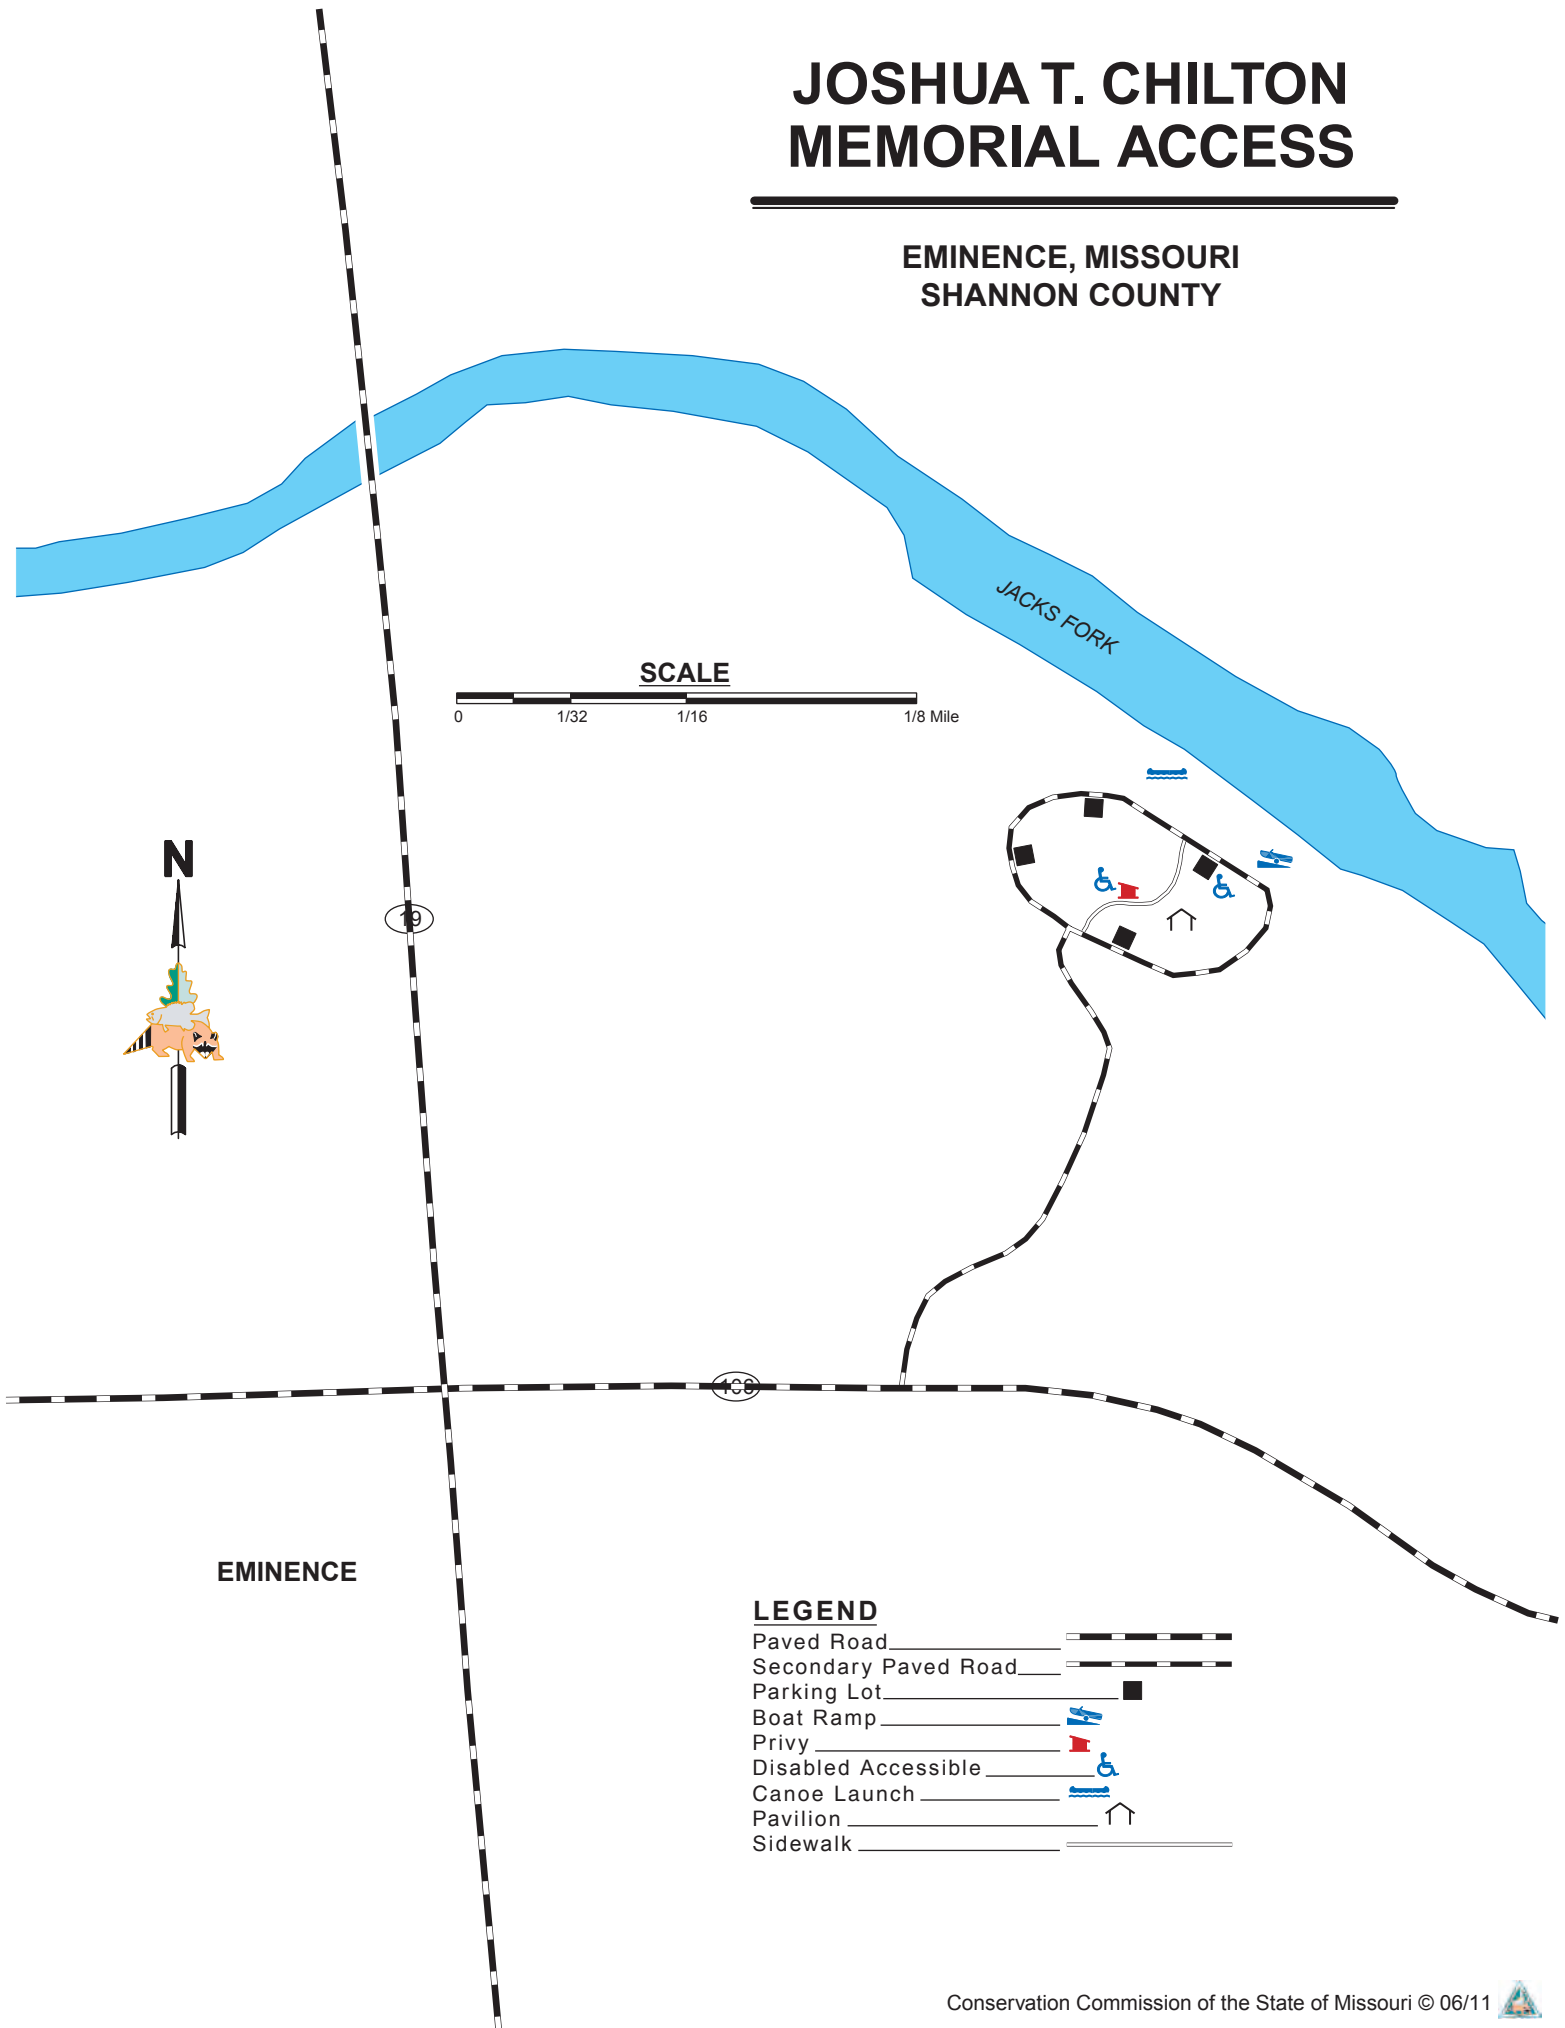

JOSHUA T. CHILTON MEMORIAL ACCESS

EMINENCE, MISSOURI
SHANNON COUNTY

SCALE

N

EMINENCE

LEGEND

- Paved Road _____
- Secondary Paved Road _____
- Parking Lot _____
- Boat Ramp _____
- Privy _____
- Disabled Accessible _____
- Canoe Launch _____
- Pavilion _____
- Sidewalk _____