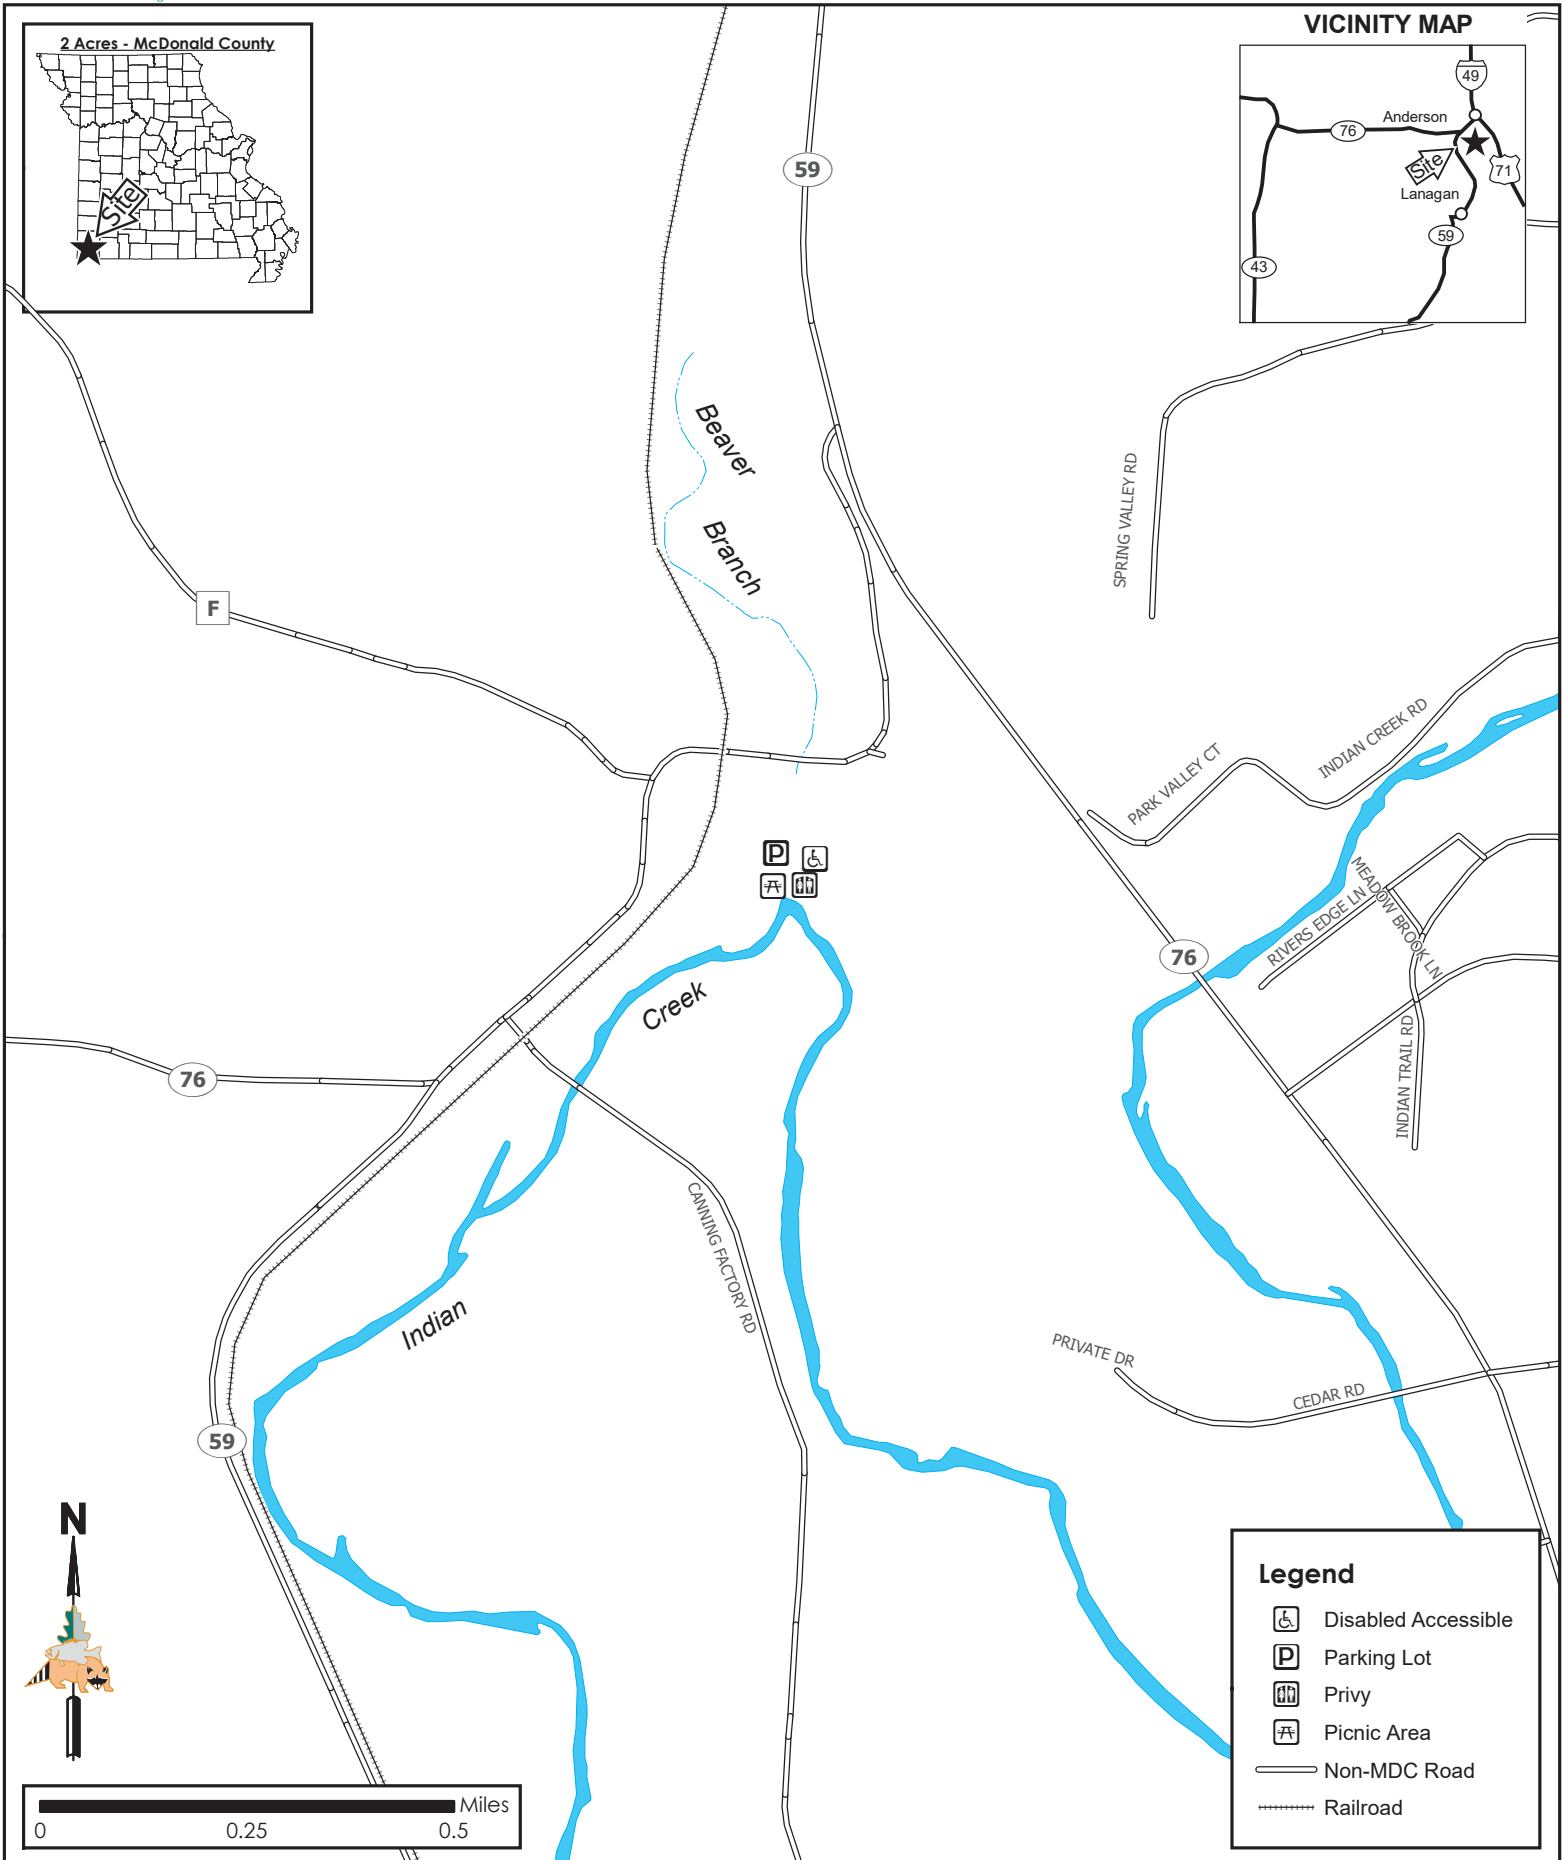

Dabbs Greer Town Hole Park & Access

Conservation Commission of the State of Missouri ©

Last Updated - 8/30/2019

Legend

- Disabled Accessible
- Parking Lot
- Privy
- Picnic Area
- Non-MDC Road
- Railroad

MAP DISCLAIMER: Although all data in this map have been compiled by the Missouri Department of Conservation, no warranty, expressed or implied, is made by the department as to the accuracy of the data and related materials. The act of distribution shall not constitute any such warranty, and no responsibility is assumed by the department in the use of these data or related materials.