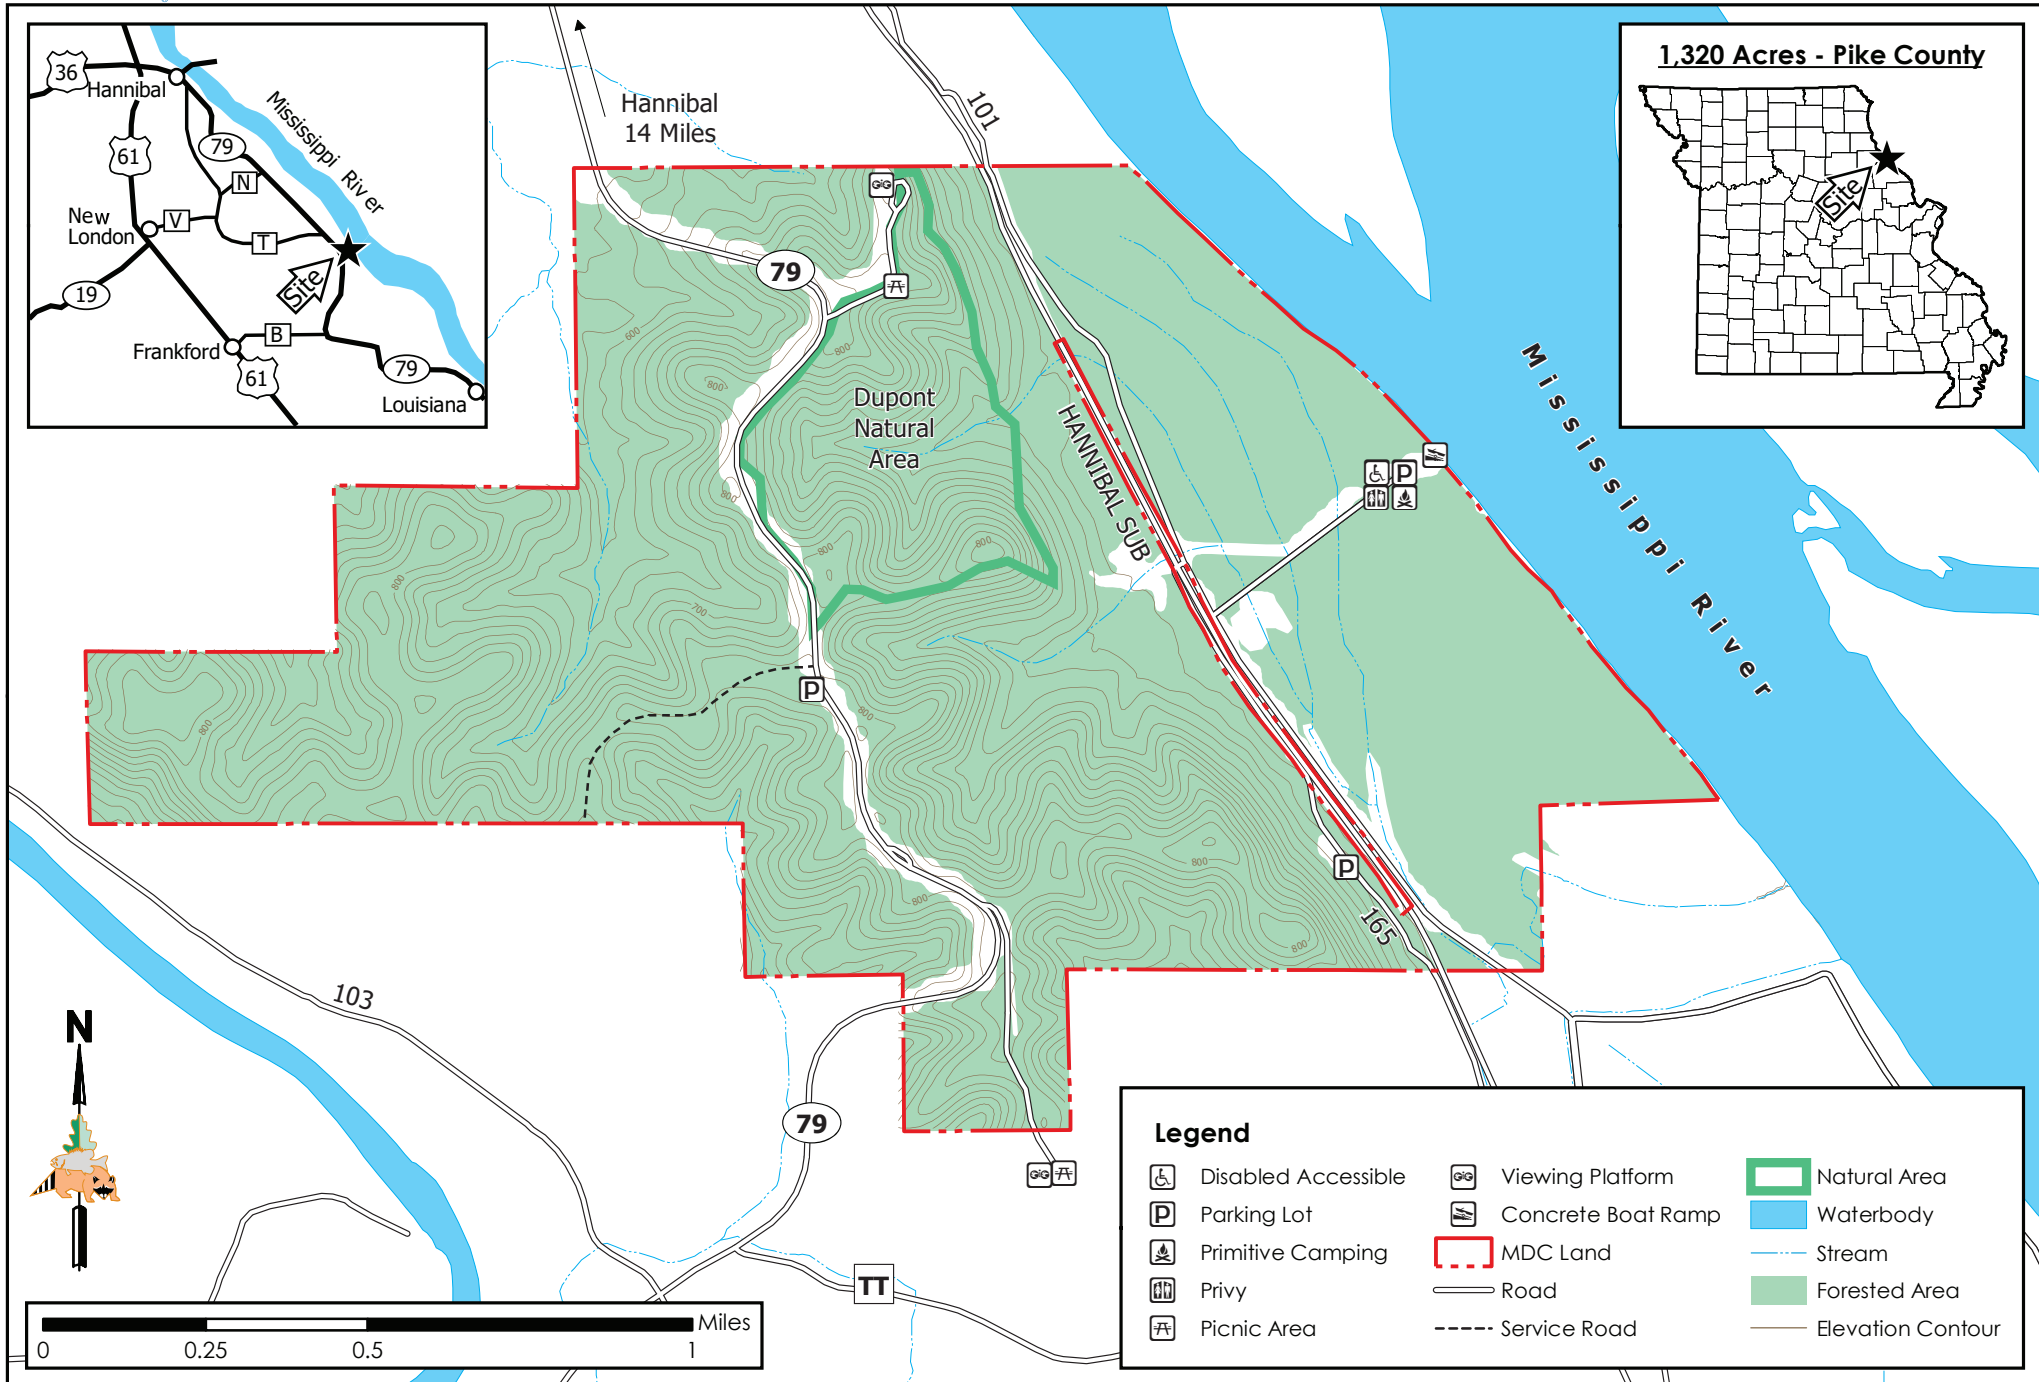

Dupont Reservation Conservation Area

Conservation Commission of the State of Missouri ©

Last Updated - 11/19/2018

1,320 Acres - Pike County

Legend					
	Disabled Accessible		Viewing Platform		Natural Area
	Parking Lot		Concrete Boat Ramp		Waterbody
	Primitive Camping		MDC Land		Stream
	Privy		Road		Forested Area
	Picnic Area		Service Road		Elevation Contour

MAP DISCLAIMER: Although all data in this map have been compiled by the Missouri Department of Conservation, no warranty, expressed or implied, is made by the department as to the accuracy of the data and related materials. The act of distribution shall not constitute any such warranty, and no responsibility is assumed by the department in the use of these data or related materials.