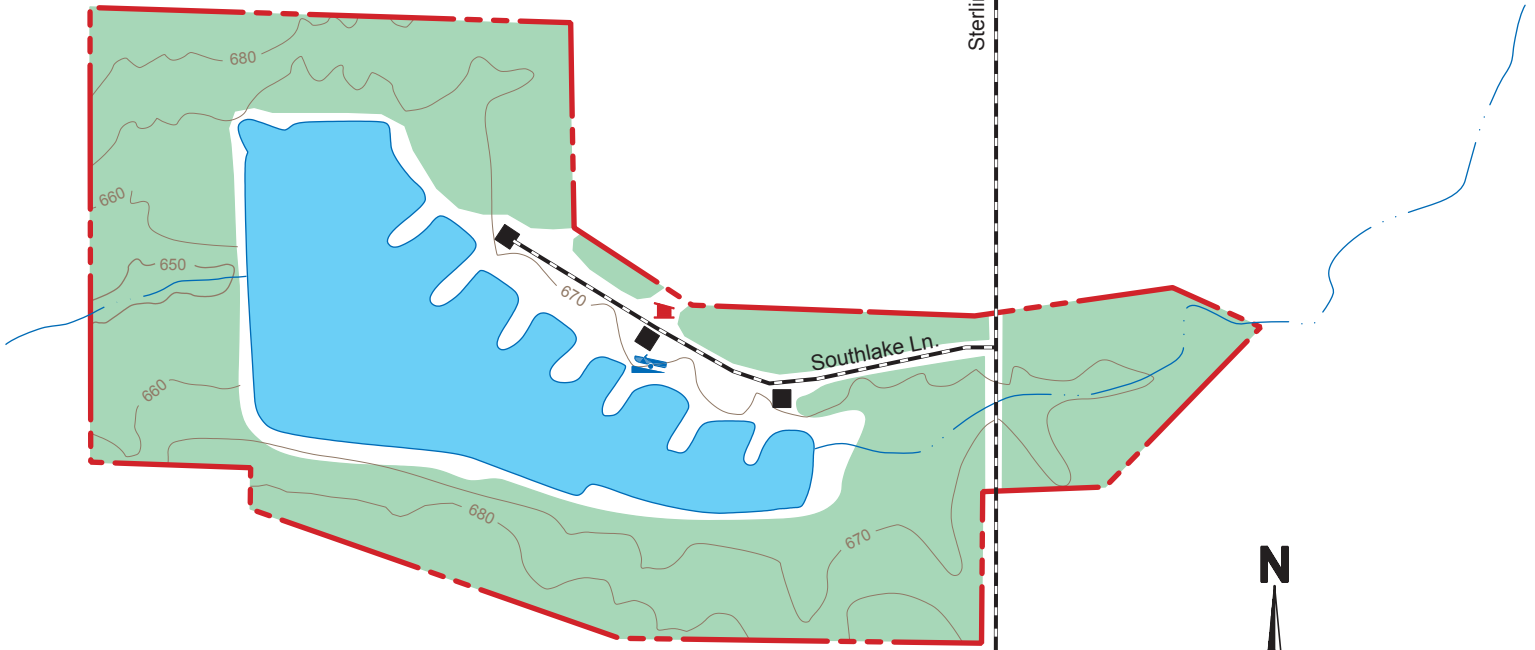

# STERLING PRICE COMMUNITY LAKE

CHARITON COUNTY  
84 ACRES

## LEGEND

Boundary	
Gravel Road	
Drainage	
Parking Lot	
Privy	
Boat Ramp	
Forest	
Topography	

## VICINITY MAP

## SCALE

↑  
Hwy. 24  
1 Mile

Sterling Ave.