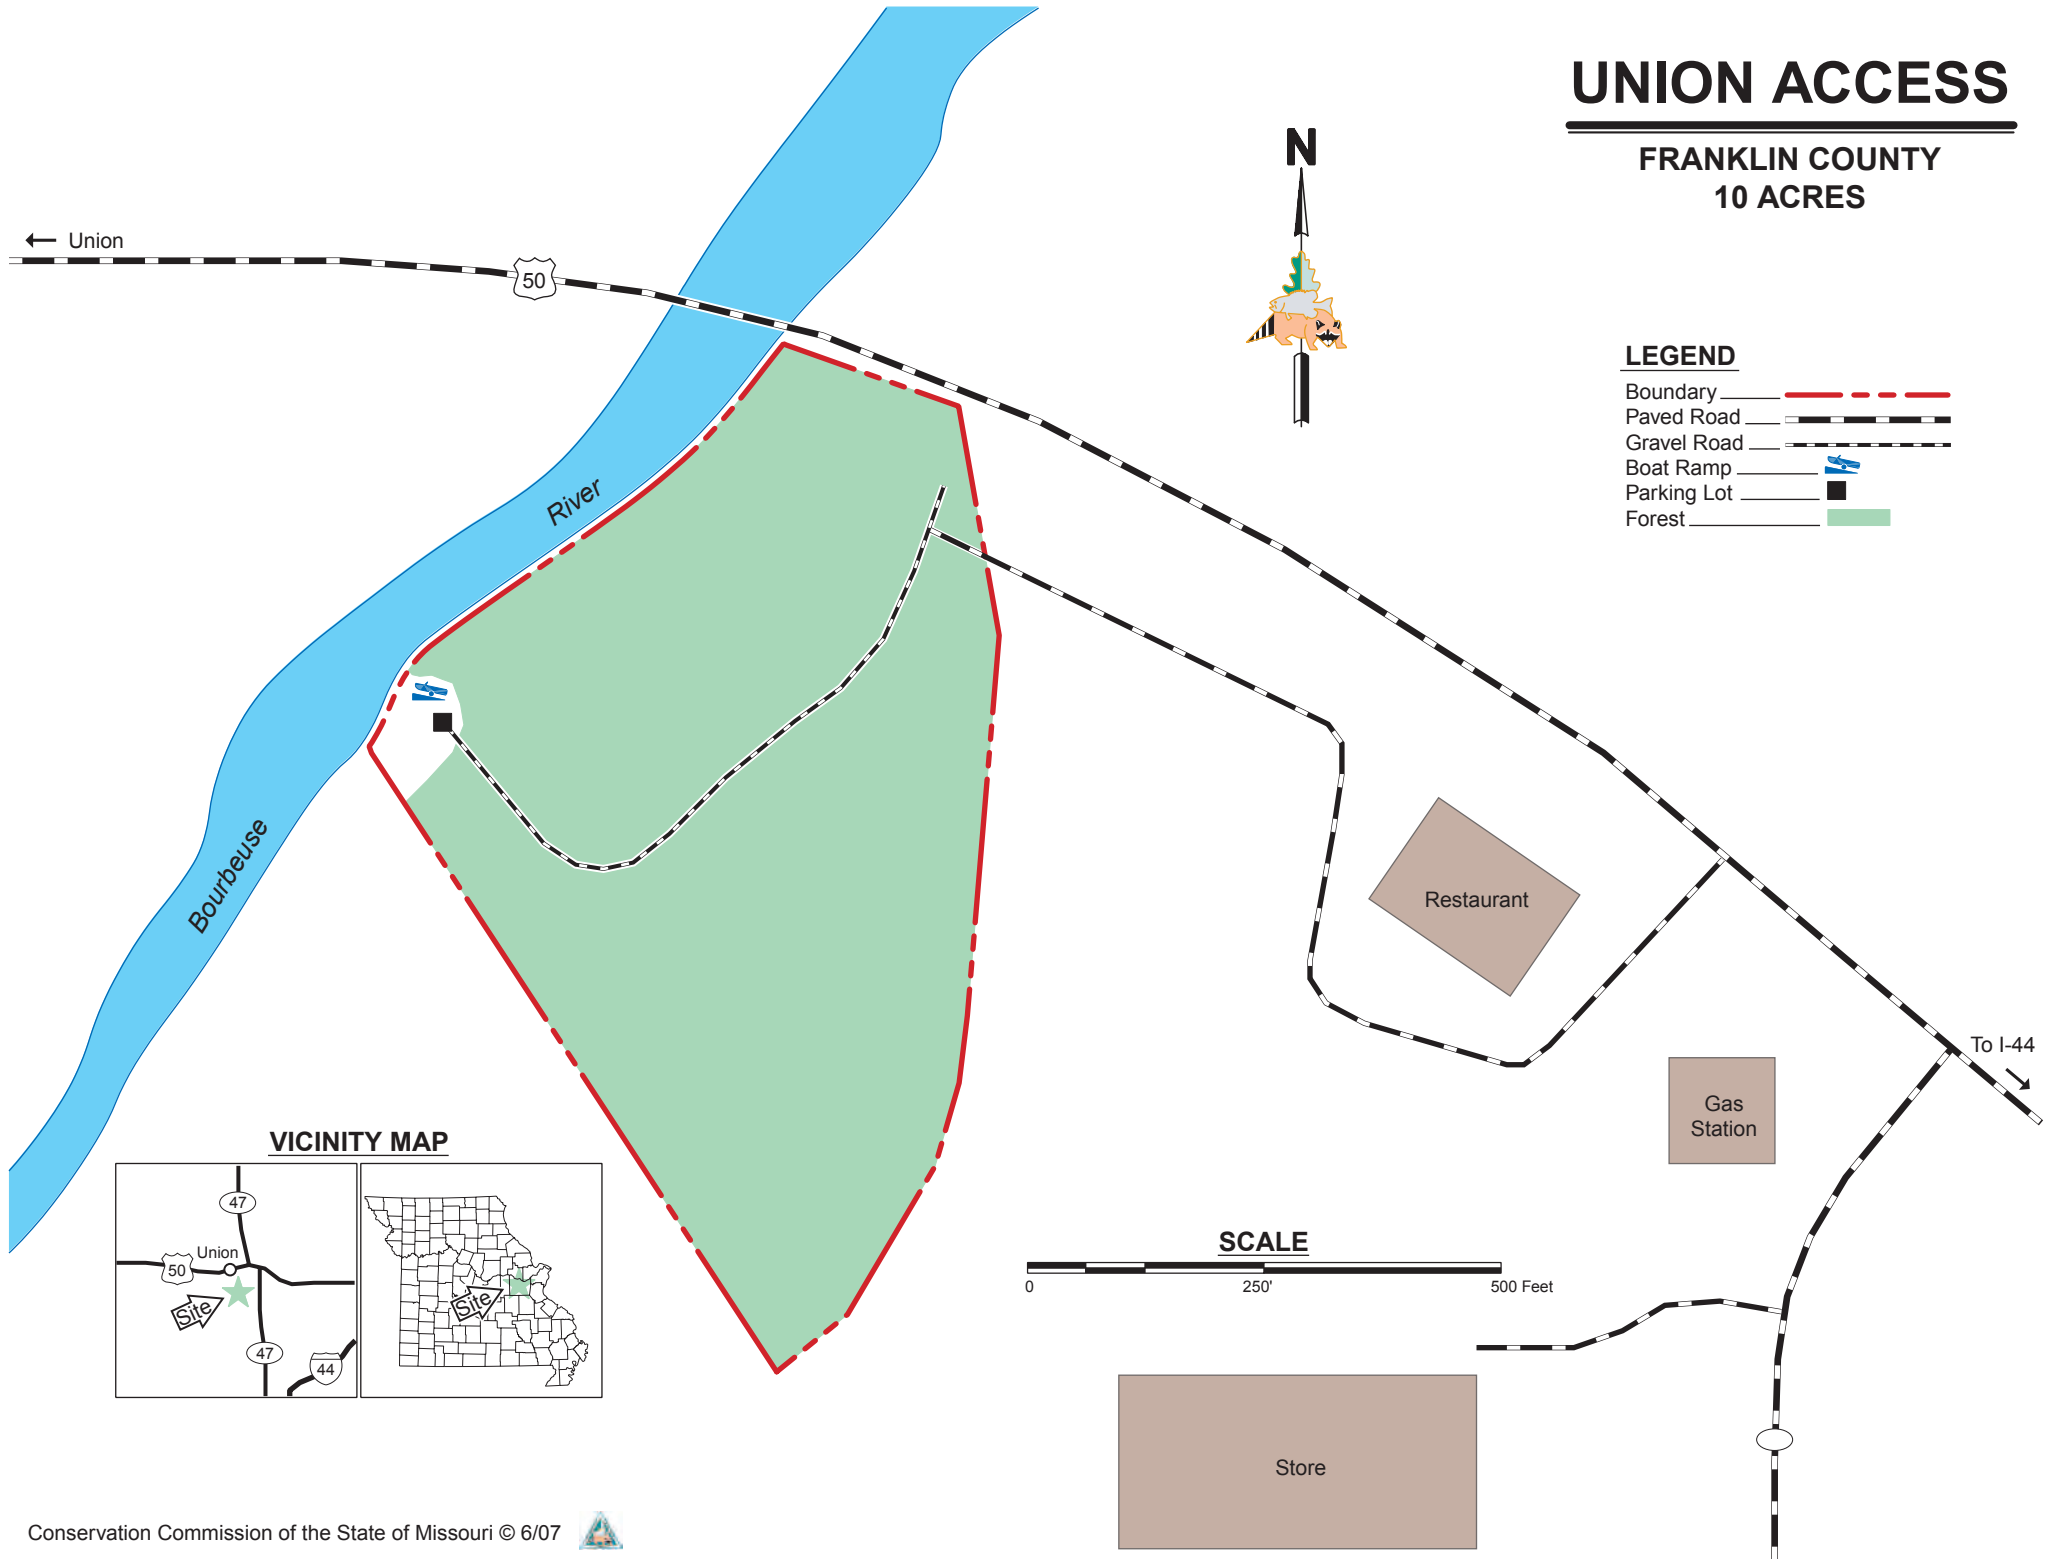

UNION ACCESS

FRANKLIN COUNTY
10 ACRES

LEGEND

- Boundary
- Paved Road
- Gravel Road
- Boat Ramp
- Parking Lot
- Forest

VICINITY MAP

SCALE