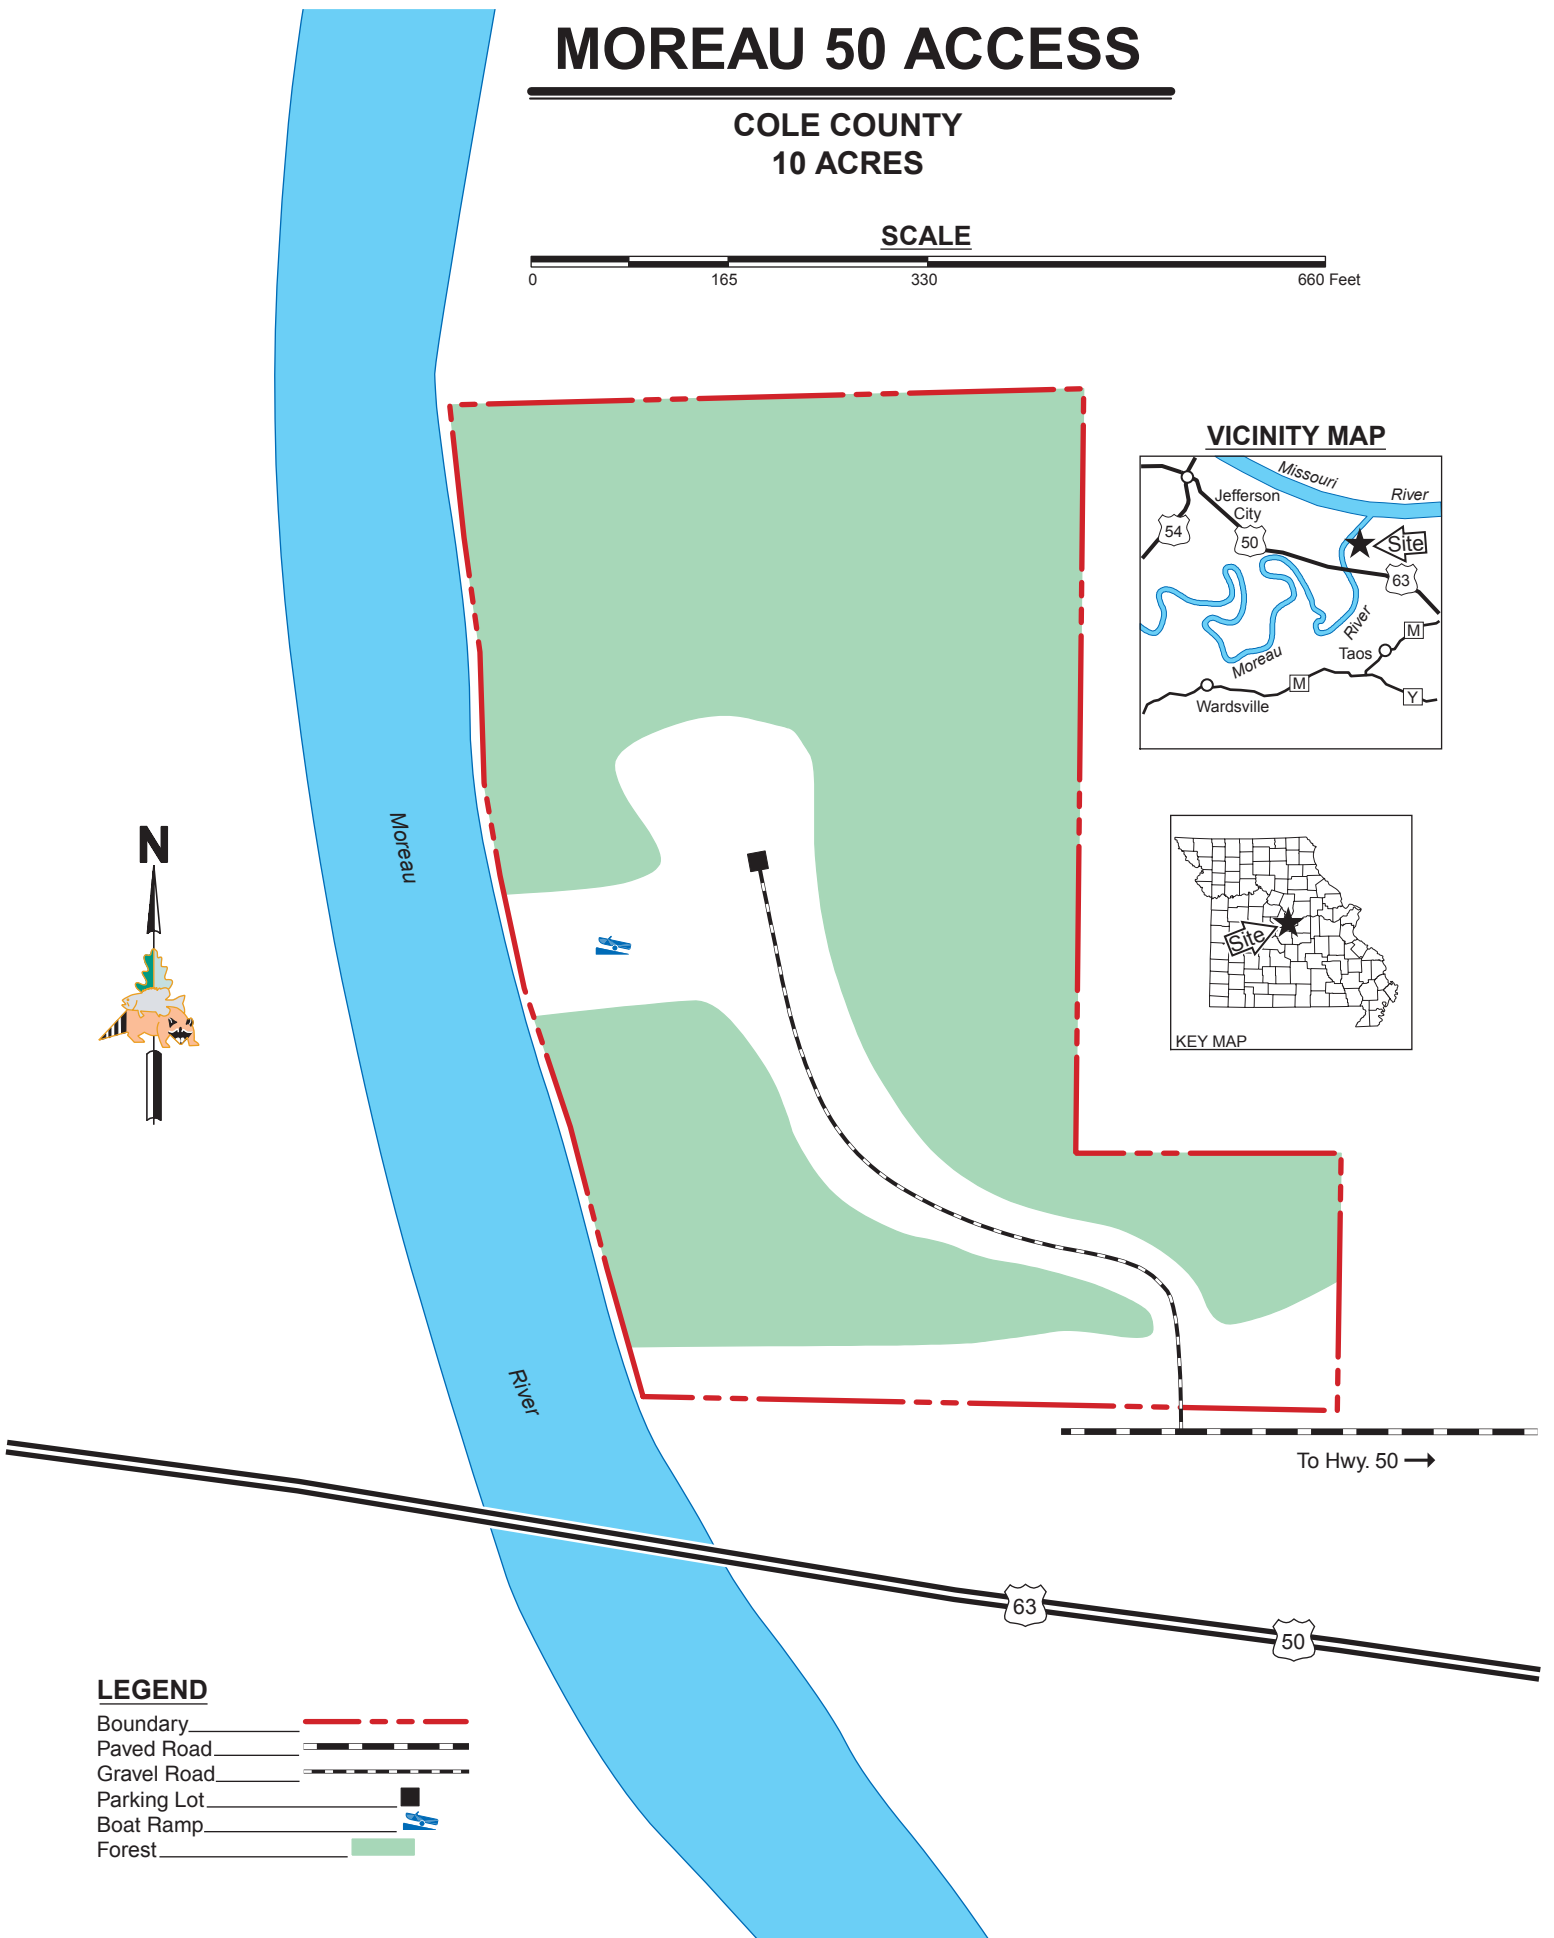

# MOREAU 50 ACCESS

COLE COUNTY  
10 ACRES

## SCALE

## VICINITY MAP

## LEGEND

- Boundary
- Paved Road
- Gravel Road
- Parking Lot
- Boat Ramp
- Forest