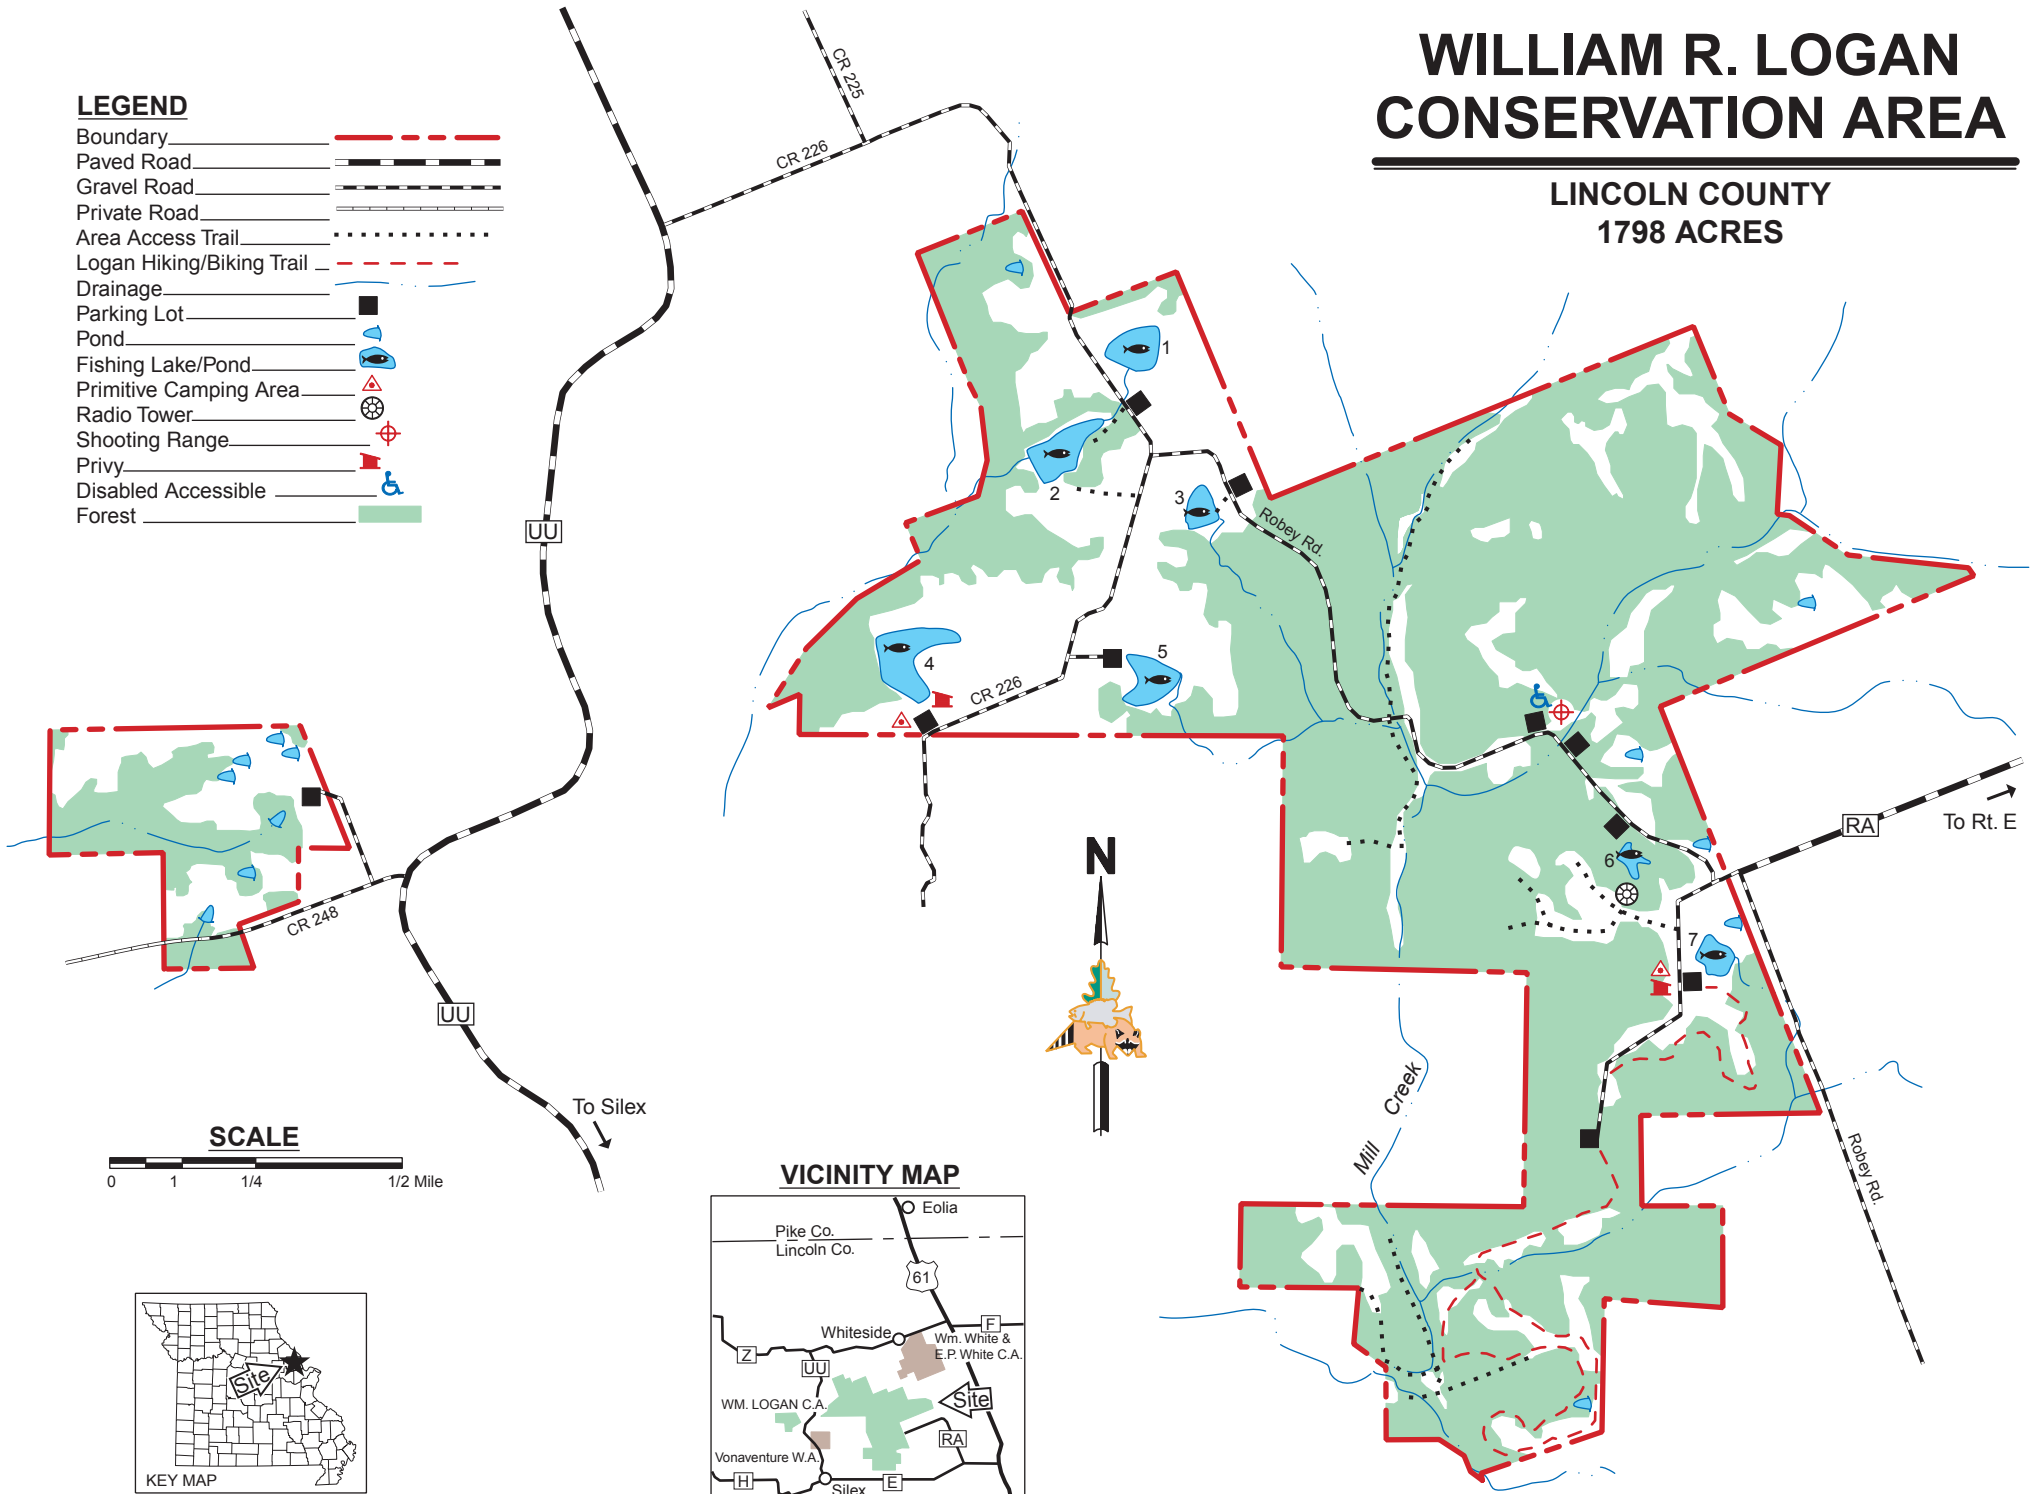

WILLIAM R. LOGAN CONSERVATION AREA

LINCOLN COUNTY
1798 ACRES

LEGEND

- Boundary
- Paved Road
- Gravel Road
- Private Road
- Area Access Trail
- Logan Hiking/Biking Trail
- Drainage
- Parking Lot
- Pond
- Fishing Lake/Pond
- Primitive Camping Area
- Radio Tower
- Shooting Range
- Privy
- Disabled Accessible
- Forest

VICINITY MAP