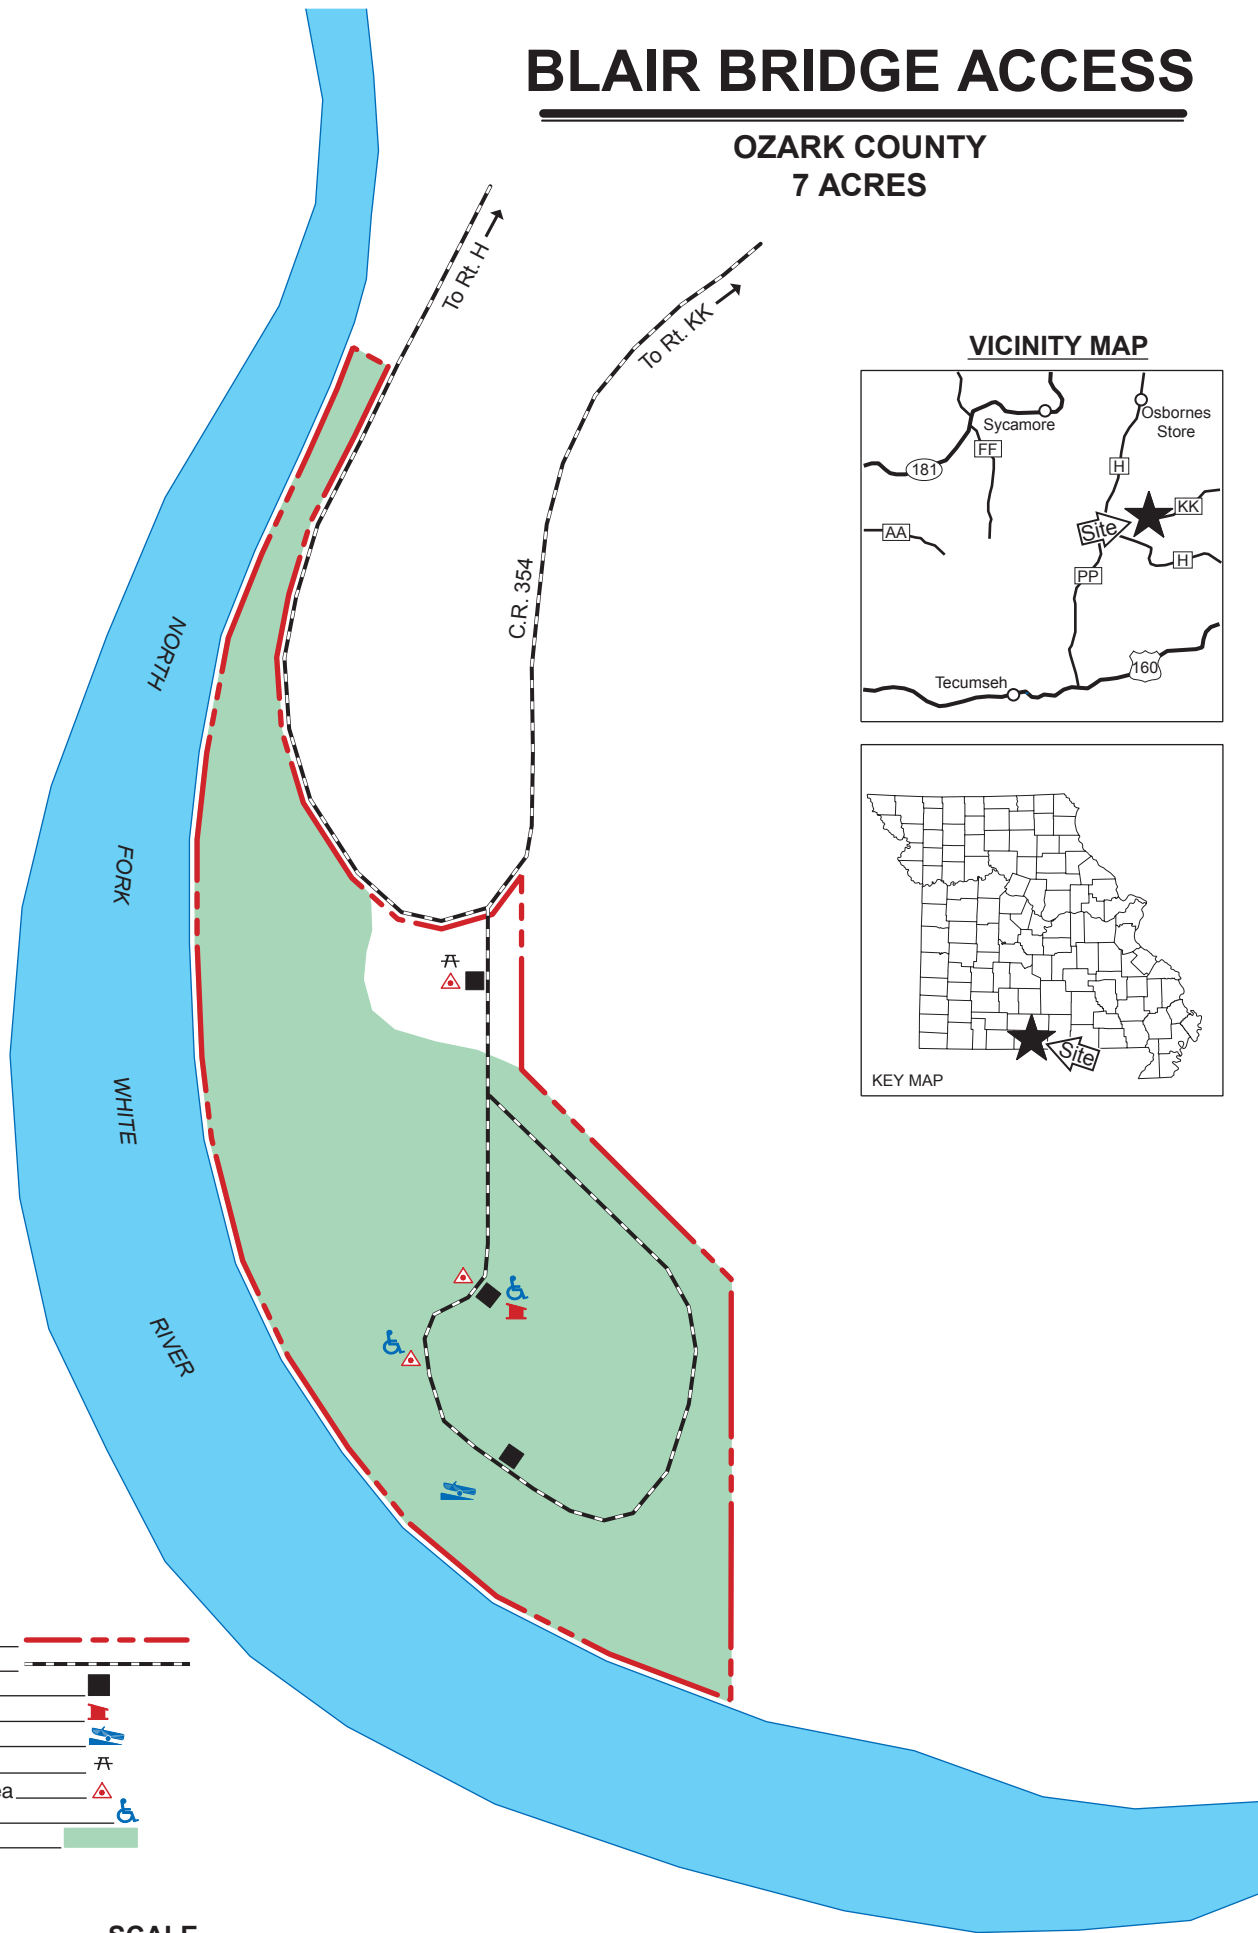

BLAIR BRIDGE ACCESS

OZARK COUNTY
7 ACRES

VICINITY MAP

LEGEND

- Boundary
- Gravel Road
- Parking Lot
- Privy
- Boat Ramp
- Picnic Area
- Primitive Camping Area
- Disabled Accessible
- Forest

SCALE